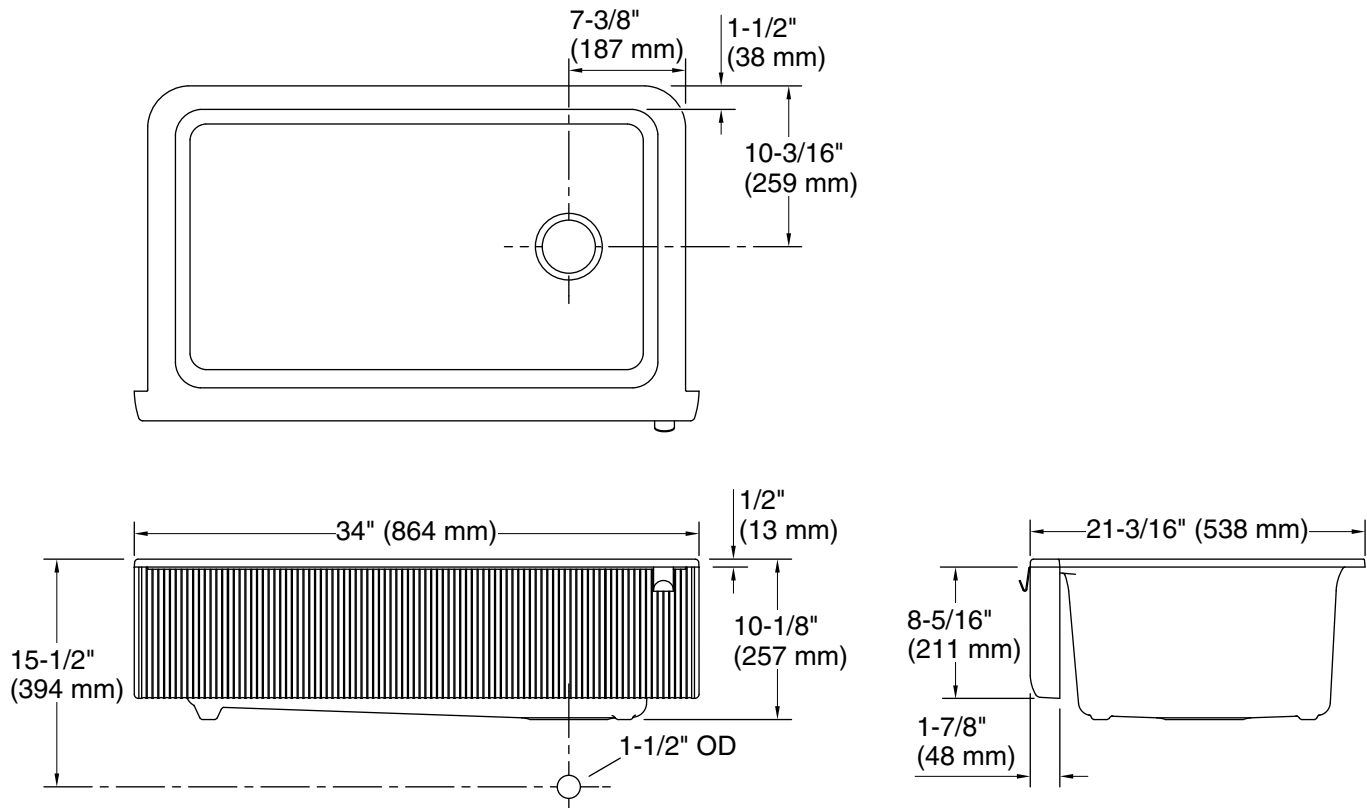

## Features

- Fits minimum 36" (914 mm) apron sink base cabinet.
- 9-1/2" depth provides generous workspace.
- Apron designed to fit in standard 36" apron-front cabinetry.
- Textured fluted design.
- Matte finish offers rich, dimensional color.
- Solid color throughout the sink.
- Scratch, stain, chip, and thermal-shock resistant.
- Offset drain increases workspace in the sink and storage space underneath.
- Self-Trimming® apron overlaps cabinet face for easy installation and beautiful results.

### Technical Information

All product dimensions are nominal.

Bowl configuration:	Single
Installation:	Undermount
Min. base cabinet width:	36" (914 mm)
Bowl area (Only):	Length: 28-5/8" (726 mm) Width: 15-1/2" (394 mm) Bowl depth: 9-1/2" (241 mm) Water depth: 9-1/2" (241 mm)
Drain hole:	3-7/8" (98 mm)
Template:	Apron-front, 1400299-7, required, included