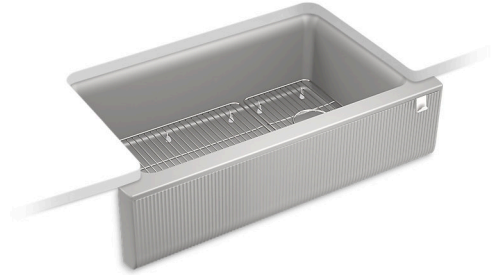

## Features

- Fits minimum 36" (914 mm) apron sink base cabinet.
- 9-1/2" depth provides generous workspace.
- Apron designed to fit in standard 36" apron-front cabinetry.
- Textured fluted design.
- Matte finish offers rich, dimensional color.
- Solid color throughout the sink.
- Scratch, stain, chip, and thermal-shock resistant.
- Offset drain increases workspace in the sink and storage space underneath.
- Self-Trimming® apron overlaps cabinet face for easy installation and beautiful results.

## Material

- KOHLER Neoroc® composite is durable and built to withstand day-to-day cleaning tasks.
- Heat-resistant up to 750°F.