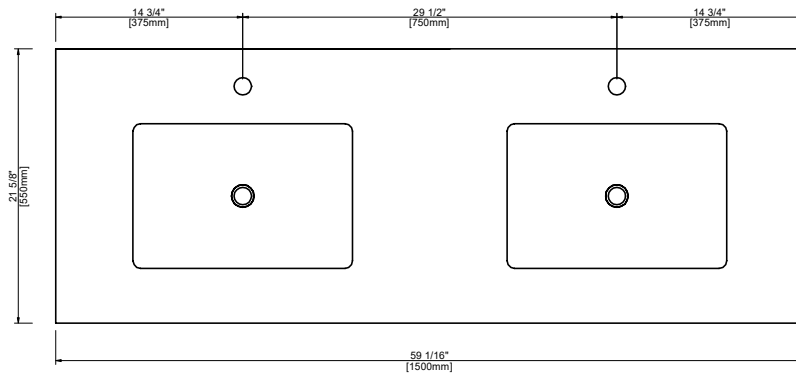

Dimensions

FRONT VIEW

PLAN VIEW

SIDE VIEW

COUNTERTOP PLAN VIEW

RIGHT SIDE VIEW

size:1490x545x830mm