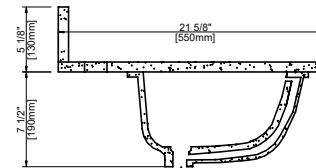

Dimensions

FRONT VIEW

PLAN VIEW

SIDE VIEW

COUNTERTOP PLAN VIEW

RIGHT SIDE VIEW

size:1490x545x830mm