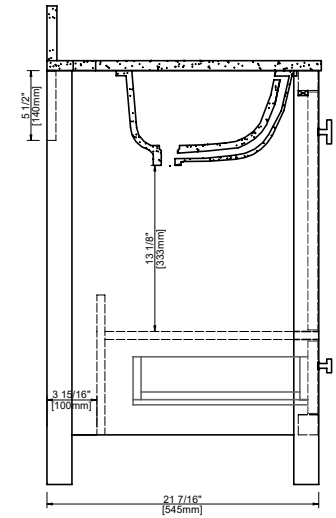

Dimensions

FRONT VIEW

PLAN VIEW

SIDE VIEW

COUNTERTOP PLAN VIEW

RIGHT SIDE VIEW

size:1490x545x830mm