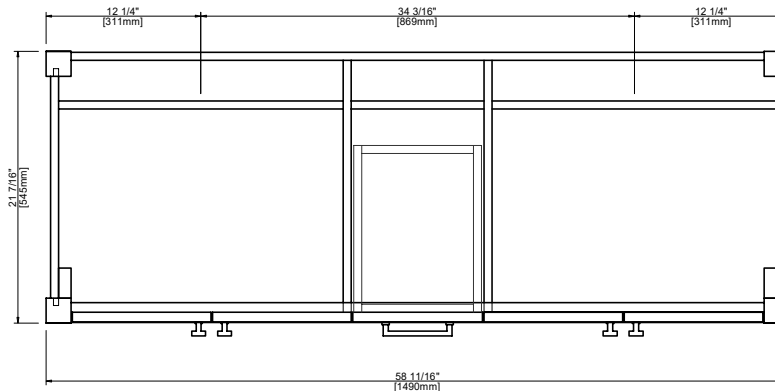

Dimensions

FRONT VIEW

PLAN VIEW

SIDE VIEW

COUNTERTOP PLAN VIEW

RIGHT SIDE VIEW

size:1490x545x830mm