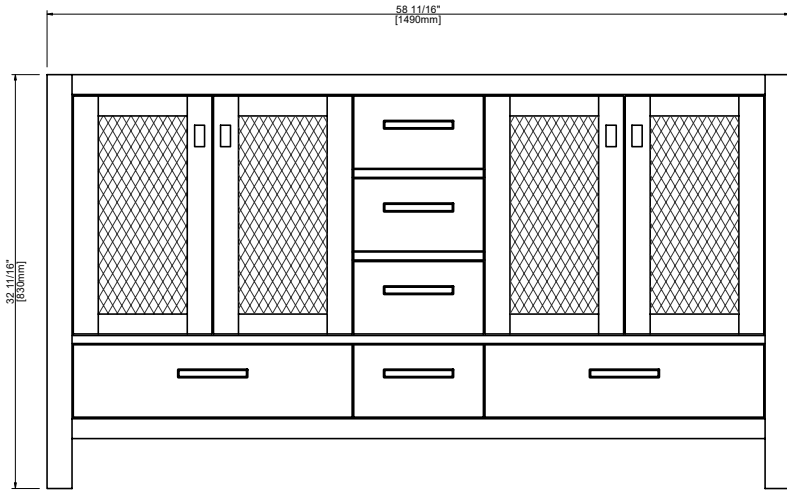

Dimensions

FRONT VIEW

PLAN VIEW

SIDE VIEW

COUNTERTOP PLAN VIEW

RIGHT SIDE VIEW

size:1490x545x830mm