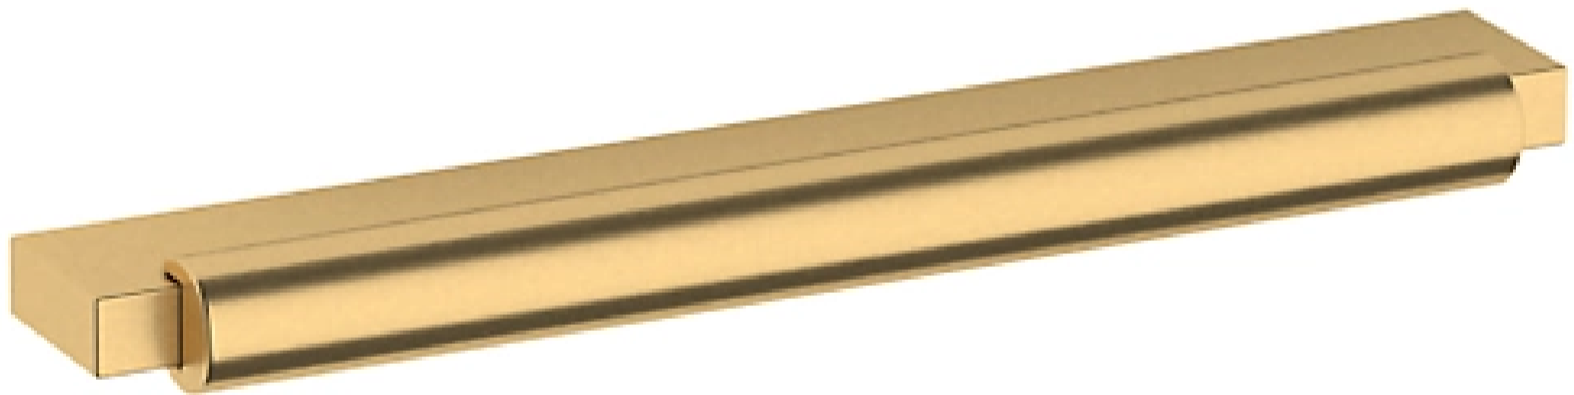

4625 MODERN PULL

6" CTC

SPECIFICATIONS

| | |
|------------|--------------|
| STYLE | Contemporary |
| PROJECTION | 1.07 |

4625 MODERN PULL

6" CTC

ESTATE PORTFOLIO

Model Number:
4625.044.BIN

Key Features

- ✓ The Modern Family is a bold statement piece, the juxtaposition of the elongated solid post, and the rounded end will make for a beautiful design in your home.
- ✓ Baldwin's Satin Brass is a smooth, matte finish with golden, warm tones. This Lifetime Finish is created to add a subtle gleam to the hardware for years to come, and comes with a Limited Lifetime Finish Warranty.

FINISHES OPTIONS

Satin Nickel - 150, US15

Lifetime (PVD) Polished Nickel - 055

Polished Chrome - 260

Lifetime (PVD) Satin Brass - 044

Satin Black - 190

Venetian Bronze - 112, 11P

Non-lacquered Brass - 031