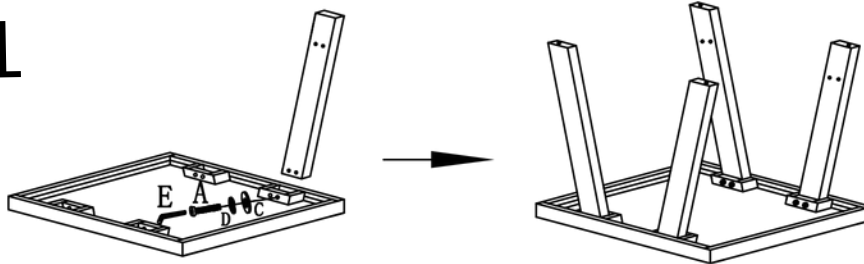

ITEM NO:OA3378

ASSEMBLY INSTRUCTIONS

NO	Parts list		QTY
1	table top		1pcs
2	shelf		1pcs
3	Left legs		2pcs
4	Right legs		2pcs

NO	Hardware		QTY
A		Ø 1/4"*1-1/4"Bolt	8pcs
B		Ø 1/4"*1/2"Bolt	16pcs
C		Ø1/4"*16mm Flat washer	24pcs
D		Ø1/4" Spring washer	8pcs
E		Ø1/4" All-Wrench	1pcs
F		Bracket	4pcs

step1

step2

Do not tighten screws until completely assembled