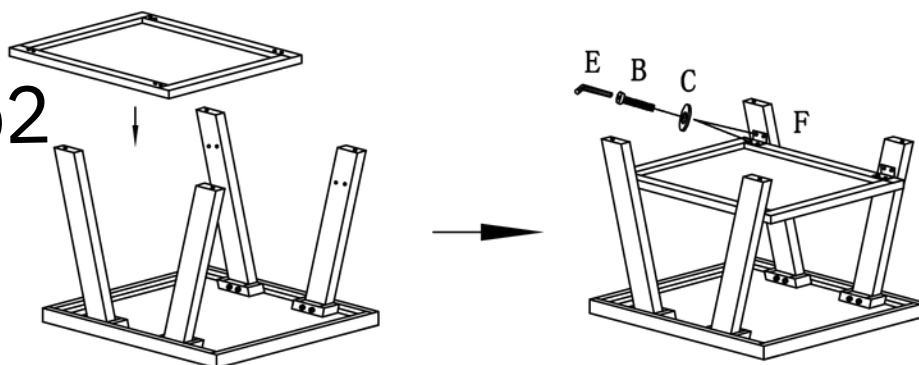

ITEM NO:OA3378

ASSEMBLY INSTRUCTIONS

NO	Parts list		QTY
1	table top		1pcs
2	shelf		1pcs
3	Left legs		2pcs
4	Right legs		2pcs

NO	Hardware		QTY
A		Ø 1/4"*1-1/4"Bolt	8pcs
B		Ø 1/4"*1/2"Bolt	16pcs
C		Ø1/4"*16mm Flat washer	24pcs
D		Ø1/4" Spring washer	8pcs
E		Ø1/4" All-Wrench	1pcs
F		Bracket	4pcs

step1

step2

Do not tighten screws until completely assembled