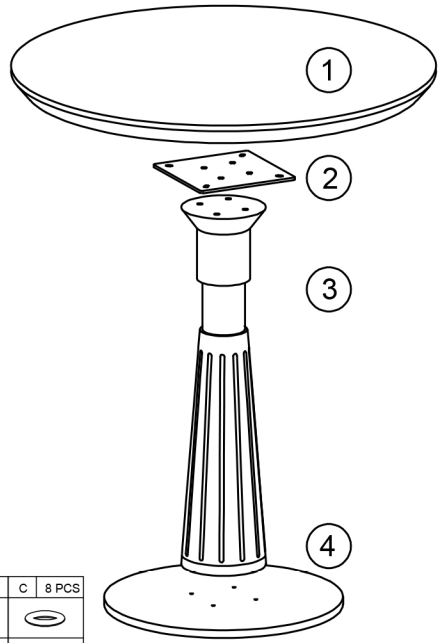

ROUND TABLE

Size:Ø800*H750mm

- When assembling place all parts on a soft, clean, and flat surface such as a carpet to prevent scratches;
- During assembly, align all screws with the corresponding pre-drilled holes first and then tighten them one by one.

Number	Quantity
①	1
②	1
③	1
④	1

A	B	C
12 PCS	1 PC	8 PCS
M8*25mm		

1

Please open Package 2-1, At first, loosen the screw, then separate NO.1,2

packaged 2-1

packaged 2-2

B 1PC

A 4PCS

M8*25mm

2

B 1PC

A 4PCS

M8*25mm

3

B 1PC

A 4PCS

M8*25mm

C 4PCS

4

B 1PC

A 4PCS

M8*25mm

C 4PCS