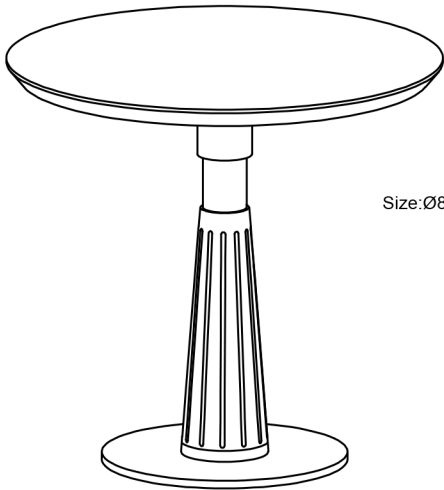

ROUND TABLE

Size:Ø800*H750mm

- When assembling place all parts on a soft, clean, and flat surface such as a carpet to prevent scratches;
- During assembly, align all screws with the corresponding pre-drilled holes first and then tighten them one by one.

Number	Quantity
①	1
②	1
③	1
④	1

A	B	C
12 PCS	1 PC	8 PCS
M8*25mm		

1

Please open Package 2-1, At first, loosen the screw, then separate NO.1,2

packaged 2-1

packaged 2-2

B 1PC

A 4PCS

M8*25mm

2

B 1PC

A 4PCS

M8*25mm

3

B 1PC

A 4PCS

M8*25mm

C 4PCS

4

B 1PC

A 4PCS

M8*25mm

C 4PCS