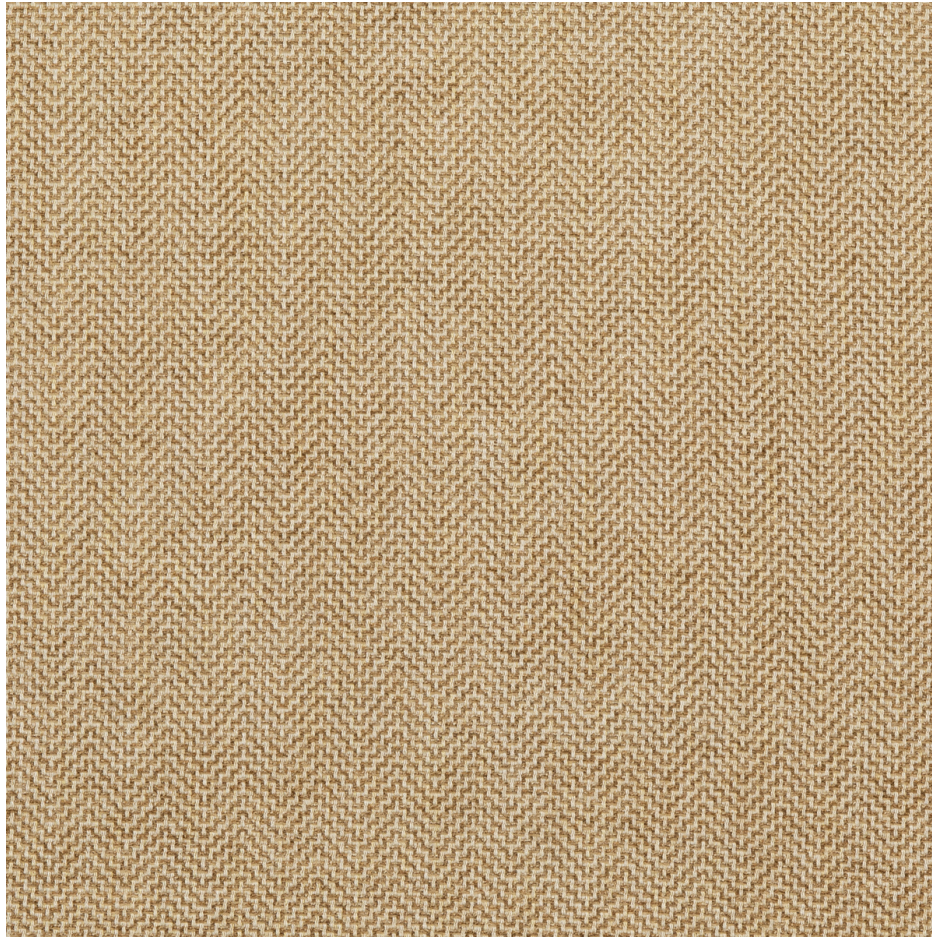

Glanville - Sand
SKU: BF10873.130.0

LEE JOFA

SKU: **BF10873.130.0**

Repeat UOM: **cm cm (0 in)**

Horizontal Repeat: **4.5 cm (1.77 in)**

Type: **Weave**

End Use: **Upholstery**

Width: **137 cm (53.94 in)**

Vertical Repeat: **1 cm (0.39 in)**

Brand: **G P & J Baker**

Railroaded: **No**

Performance ACT Symbols: **ⓐ**

Composition: **Viscose - 45%, Cotton - 35%, Linen - 16%, Polyester - 4%**