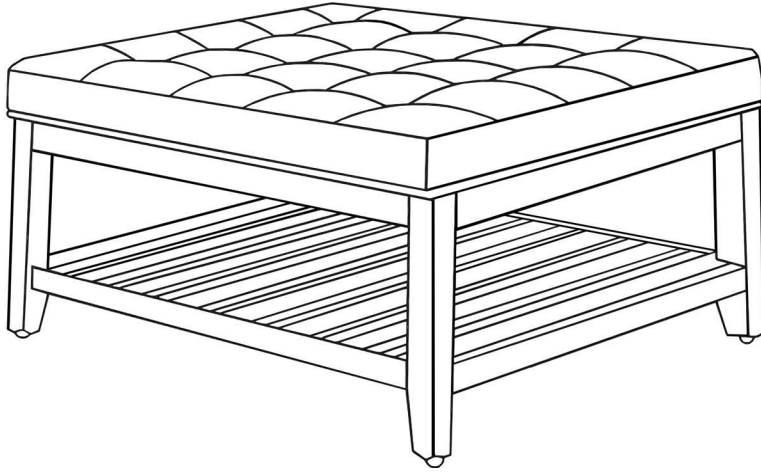

ASSEMBLY INSTRUCTIONS

Ottoman Coffee Table

No.	ITEM	SKETCH	QTY
(A)	Ottoman Seat		1pc
(B)	Wooden Shelf		1pc
(C)	Legs		4pcs
(D)	Wood Strips		4pcs
(E)	Wood Block		4pcs
(F)	Allen Wrench M8		1pc
(G)	Allen Bolts ØM8*2-1/3"		16pcs
(H)	Spring Washers Ø5/16"		8pcs
(I)	Flat Washers Ø5/16"		8pcs
(J)	Flat Washers Ø8/13"		8pcs

We spare no effort to create high-quality and comfortable products for our customers. Please feel free to contact us if you need any help, Thank you.

1

Caution: Wood Strips(D) — Larger hole facing up

2

3

4