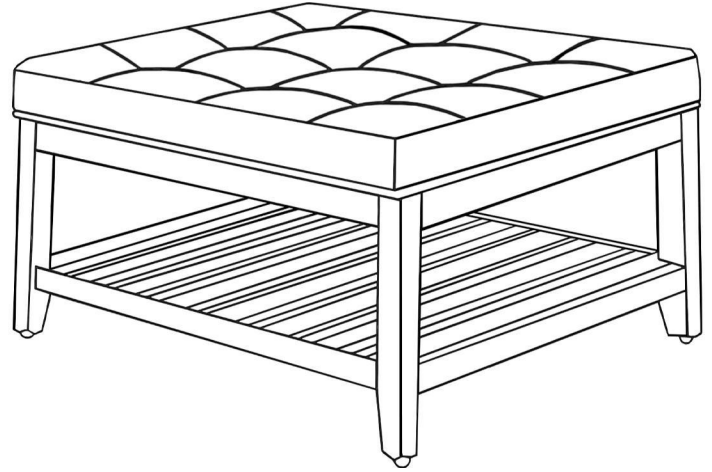

ASSEMBLY INSTRUCTIONS

Ottoman Coffee Table

No.	ITEM	SKETCH	QTY
(A)	Ottoman Seat		1pc
(B)	Wooden Shelf		1pc
(C)	Legs		4pcs
(D)	Wood Strips		4pcs
(E)	Wood Block		4pcs
(F)	Allen Wrench M8		1pc
(G)	Allen Bolts ØM8*2-1/3"		16pcs
(H)	Spring Washers Ø5/16"		8pcs
(I)	Flat Washers Ø5/16"		8pcs
(J)	Flat Washers Ø8/13"		8pcs

We spare no effort to create high-quality and comfortable products for our customers. Please feel free to contact us if you need any help, Thank you.

1

Caution: Wood Strips(D) — Larger hole facing up

2

3

4