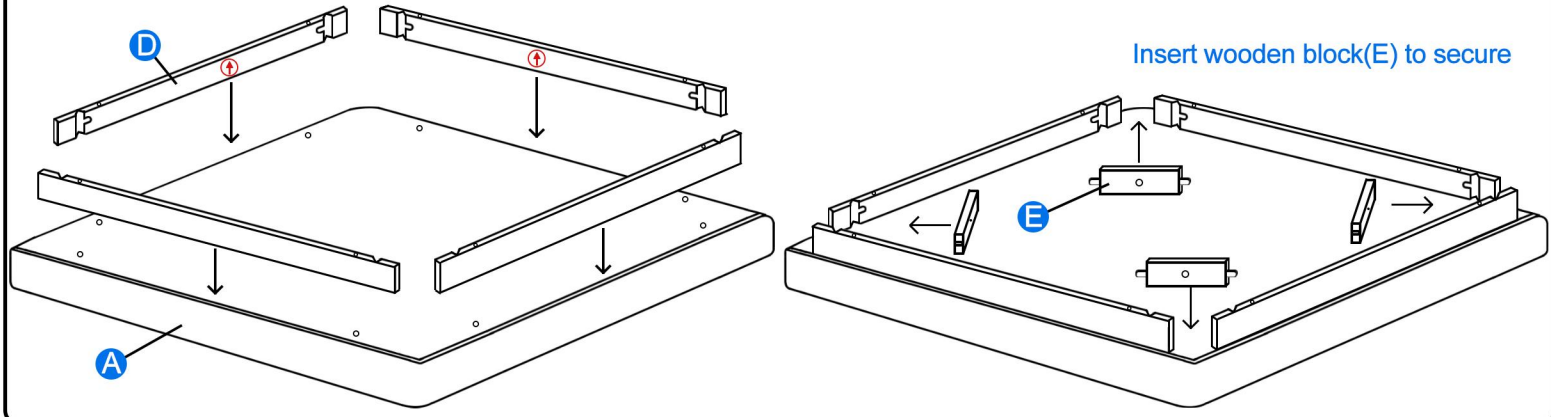

ASSEMBLY INSTRUCTIONS

Ottoman Coffee Table

No.	ITEM	SKETCH	QTY
(A)	Ottoman Seat		1pc
(B)	Wooden Shelf		1pc
(C)	Legs		4pcs
(D)	Wood Strips		4pcs
(E)	Wood Block		4pcs
(F)	Allen Wrench M8		1pc
(G)	Allen Bolts ØM8*2-1/3"		16pcs
(H)	Spring Washers Ø5/16"		8pcs
(I)	Flat Washers Ø5/16"		8pcs
(J)	Flat Washers Ø8/13"		8pcs

We spare no effort to create high-quality and comfortable products for our customers. Please feel free to contact us if you need any help, Thank you.

1

Caution: Wood Strips(D) — Larger hole facing up

2

3

4