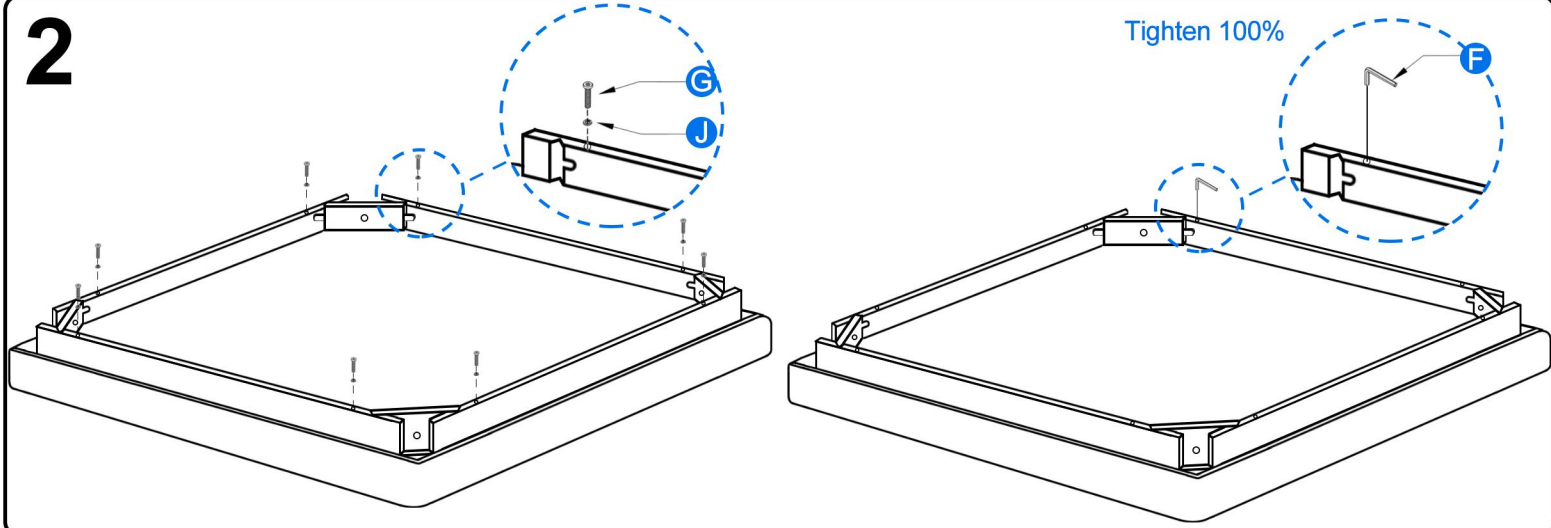

ASSEMBLY INSTRUCTIONS

Ottoman Coffee Table

No.	ITEM	SKETCH	QTY
(A)	Ottoman Seat		1pc
(B)	Wooden Shelf		1pc
(C)	Legs		4pcs
(D)	Wood Strips		4pcs
(E)	Wood Block		4pcs
(F)	Allen Wrench M8		1pc
(G)	Allen Bolts ØM8*2-1/3"		16pcs
(H)	Spring Washers Ø5/16"		8pcs
(I)	Flat Washers Ø5/16"		8pcs
(J)	Flat Washers Ø8/13"		8pcs

We spare no effort to create high-quality and comfortable products for our customers. Please feel free to contact us if you need any help, Thank you.

1

Caution: Wood Strips(D) — Larger hole facing up

2

3

4