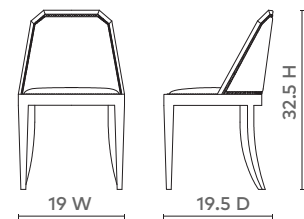

ARIA SIDE CHAIR, ESPRESSO OAK

ARI-550-94

- 19w x 19.5d x 32.5h
- Straight Grain Espresso Oak
- Finished with Antique Brass Nail Heads
- Linen Fabric

ESPRESSO
OAK

BLEACHED
CERUSED
OAK