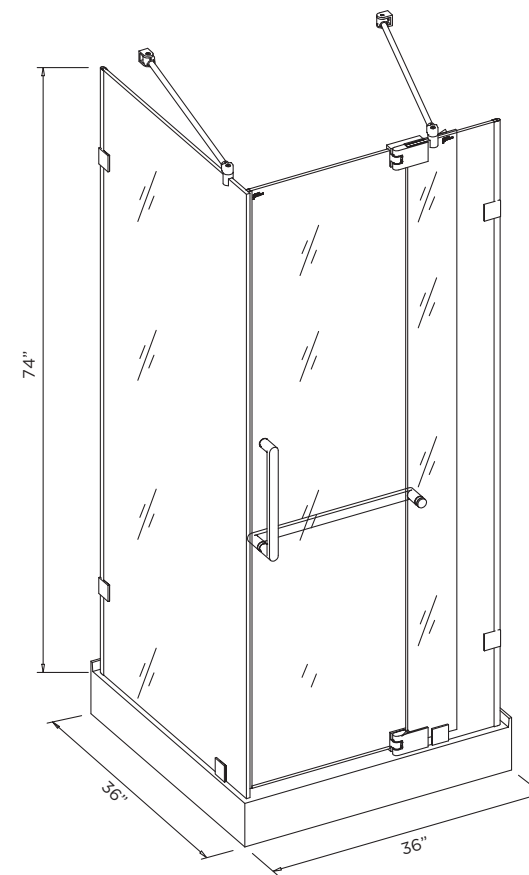

SPECIFICATIONS / TECHNICAL DATA

SHOWER ENCLOSURE

ADJUSTABLE HINGED FRAMELESS

34" x 34"

ATTENTION! Dimensions may vary by up to 3/8". It is highly recommended to pull all dimensions of actual model for installation and measuring purposes.