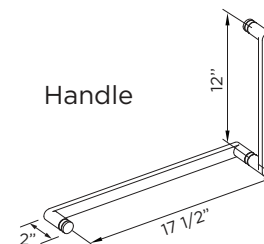

SPECIFICATIONS / TECHNICAL DATA

SHOWER ENCLOSURE

ADJUSTABLE HINGED FRAMELESS

34" x 34"

ATTENTION! Dimensions may vary by up to 3/8". It is highly recommended to pull all dimensions of actual model for installation and measuring purposes.