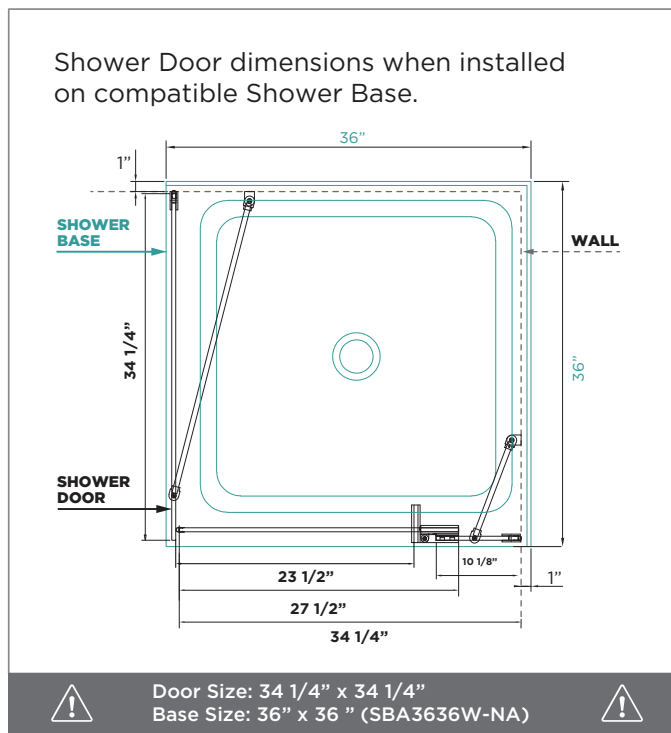

SPECIFICATIONS / TECHNICAL DATA

SHOWER ENCLOSURE

ADJUSTABLE HINGED FRAMELESS

34" x 34"

ATTENTION! Dimensions may vary by up to 3/8". It is highly recommended to pull all dimensions of actual model for installation and measuring purposes.