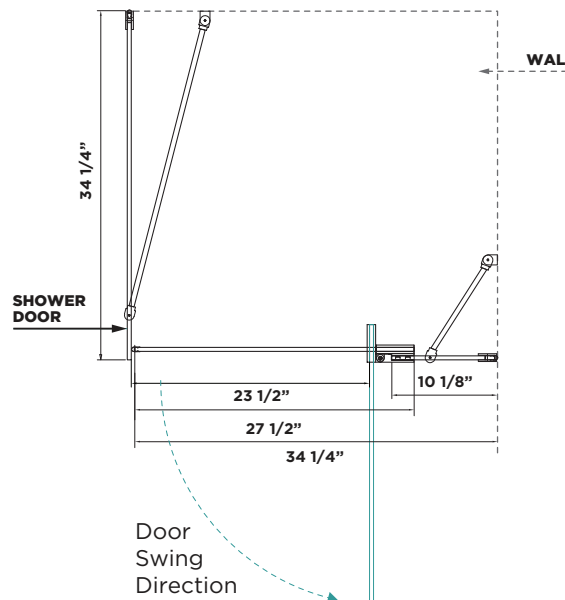

SPECIFICATIONS / TECHNICAL DATA

SHOWER ENCLOSURE

ADJUSTABLE HINGED FRAMELESS

34" x 34"

ATTENTION! Dimensions may vary by up to 3/8". It is highly recommended to pull all dimensions of actual model for installation and measuring purposes.