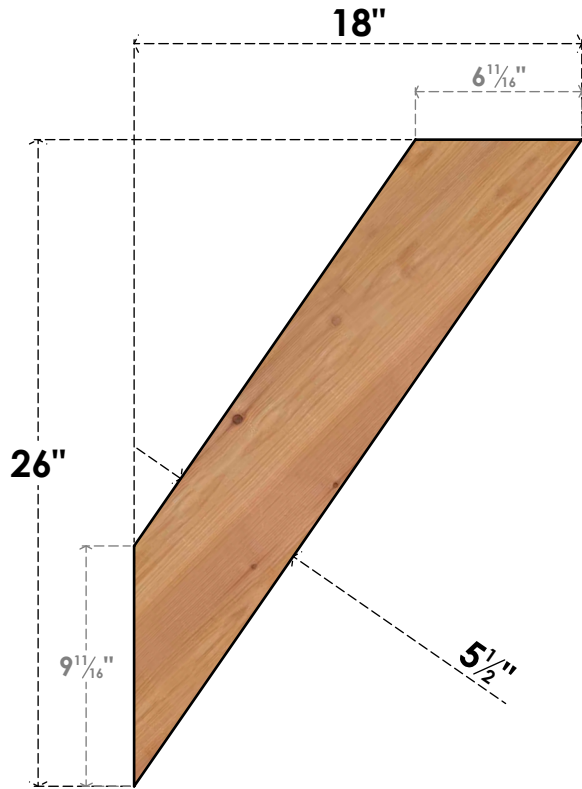

BRC06X18X26TRA00SWR

5 1/2"W X 18"D X 26"H TRADITIONAL SMOOTH BRACE, WESTERN RED CEDAR

SIDE

FRONT

EKENA MILLWORK
 2300 WEST MAIN ST.
 CLARKSVILLE, TX 75426
 TOLL FREE: 866-607-0453
 WWW.EKENAMILLWORK.COM

NOTES