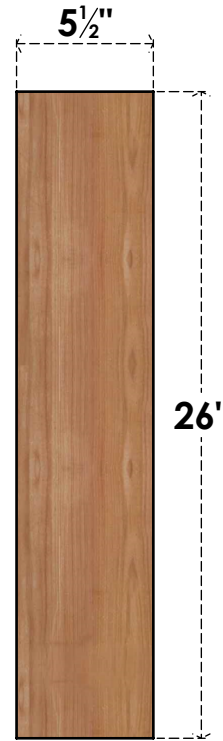

BRC06X18X26TRA00SWR

5 1/2"W X 18"D X 26"H TRADITIONAL SMOOTH BRACE, WESTERN RED CEDAR

SIDE

FRONT

EKENA MILLWORK
 2300 WEST MAIN ST.
 CLARKSVILLE, TX 75426
 TOLL FREE: 866-607-0453
 WWW.EKENAMILLWORK.COM

NOTES