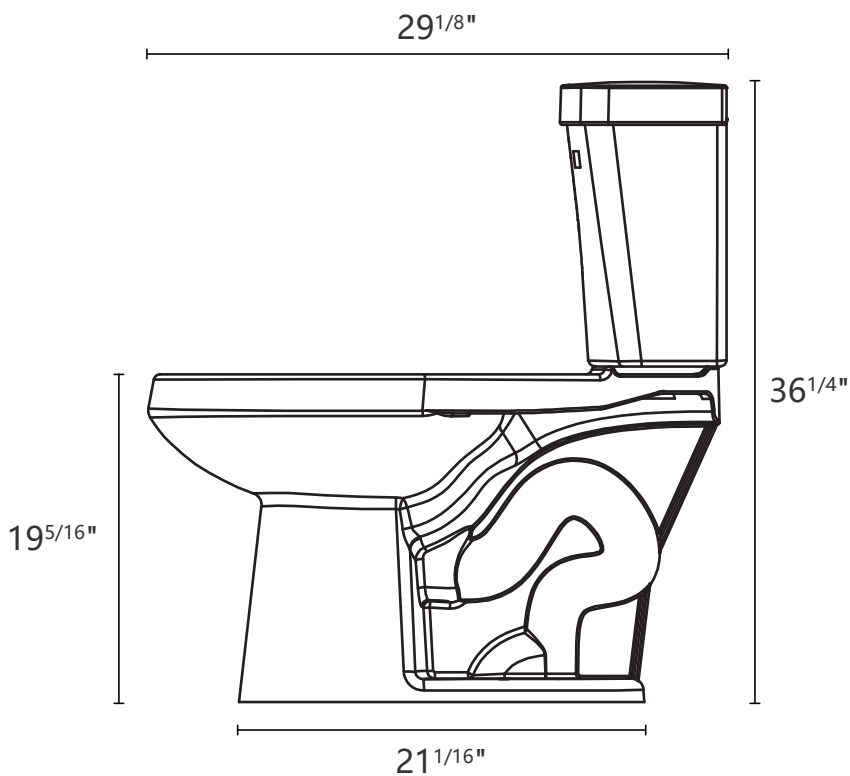

DIMENSION DETAILS

TWO-PIECE TOILET

PRODUCT
INSTRUCTION
VIDEO

GT69-S01

(GP-T192460-CH)

PRODUCT SIZE

Front View

Top View

Side View