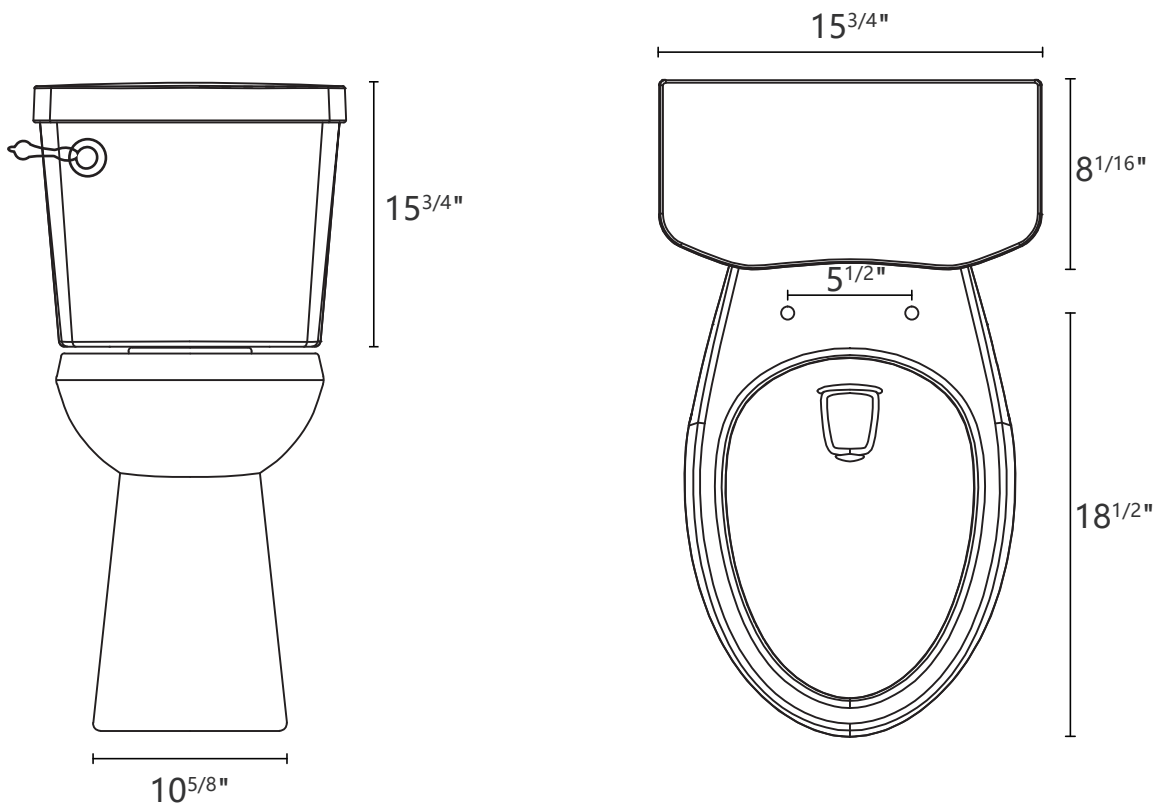

DIMENSION DETAILS

TWO-PIECE TOILET

PRODUCT
INSTRUCTION
VIDEO

GT69-S01

(GP-T192460-CH)

PRODUCT SIZE

Front View

Top View

Side View