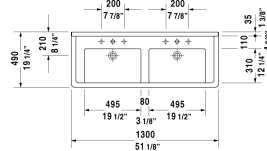

Starck 3 Double furniture washbasin & # 0332130000 / 0332130030

< 51 1/8" Inch >

Double furniture washbasin	Dimension	Weight	Order number
with overflow, with faucet deck, underside fully glazed, hardware included, wall-mounted, cUPC® listed*, 51 1/8" Inch			
Colors			
00 White			
Variant			
●	51 1/8" x 19 1/8" Inch	84.7 lb	0332130000
●●●	51 1/8" x 19 1/8" Inch	84.7 lb	0332130030
Infobox			
* Complies with following standards: ASME A112.19.2/CSA B45.1, When installing ceramics larger than 47 1/4", 2 sets of basin hardware # 6951000000 are required, When combined with pedestal or siphon cover, 2 of each are mandatory, Washbasin is not ADA compliant in combination with pedestal, siphon cover or metal console, Not available with WonderGliss			
Space-saving siphon	1 1/4" Inch	0.9 lb	005076
Suitable products			
Pedestal for # 030065, 030060, 030055, 030410, 030480, 030470, 033213, 030760, 030750, 28" x 8 1/4" Inch	28" x 8 1/4" Inch		086516
Siphon cover for # 030065, 030060, 030055, 030410, 030480, 030470, 033213, 030760, 030750, 6 3/4" x 11 1/4" Inch	6 3/4" x 11 1/4" Inch		086515
Vanity unit wall-mounted 1 pull-out compartment, for Starck 3 # 033213, 47 1/4" x 17 7/8" Inch	47 1/4" x 17 7/8" Inch		KT6666
Vanity unit wall-mounted 2 drawers, upper drawer including cut-out for siphon and siphon cover, for Starck 3 # 033213, 47 1/4" x 17 7/8" Inch	47 1/4" x 17 7/8" Inch		KT6646