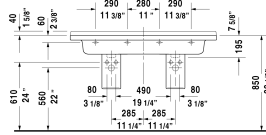

Starck 3 Double furniture washbasin & # 0332130000 / 0332130030

< 51 1/8" Inch >

Double furniture washbasin	Dimension	Weight	Order number
with overflow, with faucet deck, underside fully glazed, hardware included, wall-mounted, cUPC® listed*, 51 1/8" Inch			
Colors			
00 White			
Variant			
●	51 1/8" x 19 1/8" Inch	84.7 lb	0332130000
●●●	51 1/8" x 19 1/8" Inch	84.7 lb	0332130030
Infobox			
* Complies with following standards: ASME A112.19.2/CSA B45.1, When installing ceramics larger than 47 1/4", 2 sets of basin hardware # 6951000000 are required, When combined with pedestal or siphon cover, 2 of each are mandatory, Washbasin is not ADA compliant in combination with pedestal, siphon cover or metal console, Not available with WonderGliss			
Space-saving siphon	1 1/4" Inch	0.9 lb	005076
Suitable products			
Pedestal for # 030065, 030060, 030055, 030410, 030480, 030470, 033213, 030760, 030750, 28" x 8 1/4" Inch	28" x 8 1/4" Inch		086516
Siphon cover for # 030065, 030060, 030055, 030410, 030480, 030470, 033213, 030760, 030750, 6 3/4" x 11 1/4" Inch	6 3/4" x 11 1/4" Inch		086515
Vanity unit wall-mounted 1 pull-out compartment, for Starck 3 # 033213, 47 1/4" x 17 7/8" Inch	47 1/4" x 17 7/8" Inch		KT6666
Vanity unit wall-mounted 2 drawers, upper drawer including cut-out for siphon and siphon cover, for Starck 3 # 033213, 47 1/4" x 17 7/8" Inch	47 1/4" x 17 7/8" Inch		KT6646