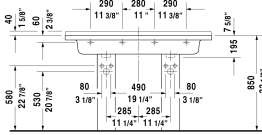

Starck 3 Double furniture washbasin & # 0332130000 / 0332130030

< 51 1/8" Inch >

Double furniture washbasin	Dimension	Weight	Order number
with overflow, with faucet deck, underside fully glazed, hardware included, wall-mounted, cUPC® listed*, 51 1/8" Inch			
Colors			
00 White			
Variant			
●	51 1/8" x 19 1/8" Inch	84.7 lb	0332130000
●●●	51 1/8" x 19 1/8" Inch	84.7 lb	0332130030
Infobox			
* Complies with following standards: ASME A112.19.2/CSA B45.1, When installing ceramics larger than 47 1/4", 2 sets of basin hardware # 6951000000 are required, When combined with pedestal or siphon cover, 2 of each are mandatory, Washbasin is not ADA compliant in combination with pedestal, siphon cover or metal console, Not available with WonderGliss			
Space-saving siphon	1 1/4" Inch	0.9 lb	005076
Suitable products			
Pedestal for # 030065, 030060, 030055, 030410, 030480, 030470, 033213, 030760, 030750, 28" x 8 1/4" Inch	28" x 8 1/4" Inch		086516
Siphon cover for # 030065, 030060, 030055, 030410, 030480, 030470, 033213, 030760, 030750, 6 3/4" x 11 1/4" Inch	6 3/4" x 11 1/4" Inch		086515
Vanity unit wall-mounted 1 pull-out compartment, for Starck 3 # 033213, 47 1/4" x 17 7/8" Inch	47 1/4" x 17 7/8" Inch		KT6666
Vanity unit wall-mounted 2 drawers, upper drawer including cut-out for siphon and siphon cover, for Starck 3 # 033213, 47 1/4" x 17 7/8" Inch	47 1/4" x 17 7/8" Inch		KT6646