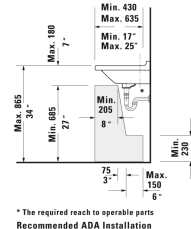

Starck 3 Double furniture washbasin & # 0332130000 / 0332130030

< 51 1/8" Inch >

Double furniture washbasin	Dimension	Weight	Order number
with overflow, with faucet deck, underside fully glazed, hardware included, wall-mounted, cUPC® listed*, 51 1/8" Inch			
Colors			
00 White			
Variant			
●	51 1/8" x 19 1/8" Inch	84.7 lb	0332130000
●●●	51 1/8" x 19 1/8" Inch	84.7 lb	0332130030
Infobox			
* Complies with following standards: ASME A112.19.2/CSA B45.1, When installing ceramics larger than 47 1/4", 2 sets of basin hardware # 6951000000 are required, When combined with pedestal or siphon cover, 2 of each are mandatory, Washbasin is not ADA compliant in combination with pedestal, siphon cover or metal console, Not available with WonderGliss			
Space-saving siphon	1 1/4" Inch	0.9 lb	005076
Suitable products			
Pedestal for # 030065, 030060, 030055, 030410, 030480, 030470, 033213, 030760, 030750, 28" x 8 1/4" Inch	28" x 8 1/4" Inch		086516
Siphon cover for # 030065, 030060, 030055, 030410, 030480, 030470, 033213, 030760, 030750, 6 3/4" x 11 1/4" Inch	6 3/4" x 11 1/4" Inch		086515
Vanity unit wall-mounted 1 pull-out compartment, for Starck 3 # 033213, 47 1/4" x 17 7/8" Inch	47 1/4" x 17 7/8" Inch		KT6666
Vanity unit wall-mounted 2 drawers, upper drawer including cut-out for siphon and siphon cover, for Starck 3 # 033213, 47 1/4" x 17 7/8" Inch	47 1/4" x 17 7/8" Inch		KT6646