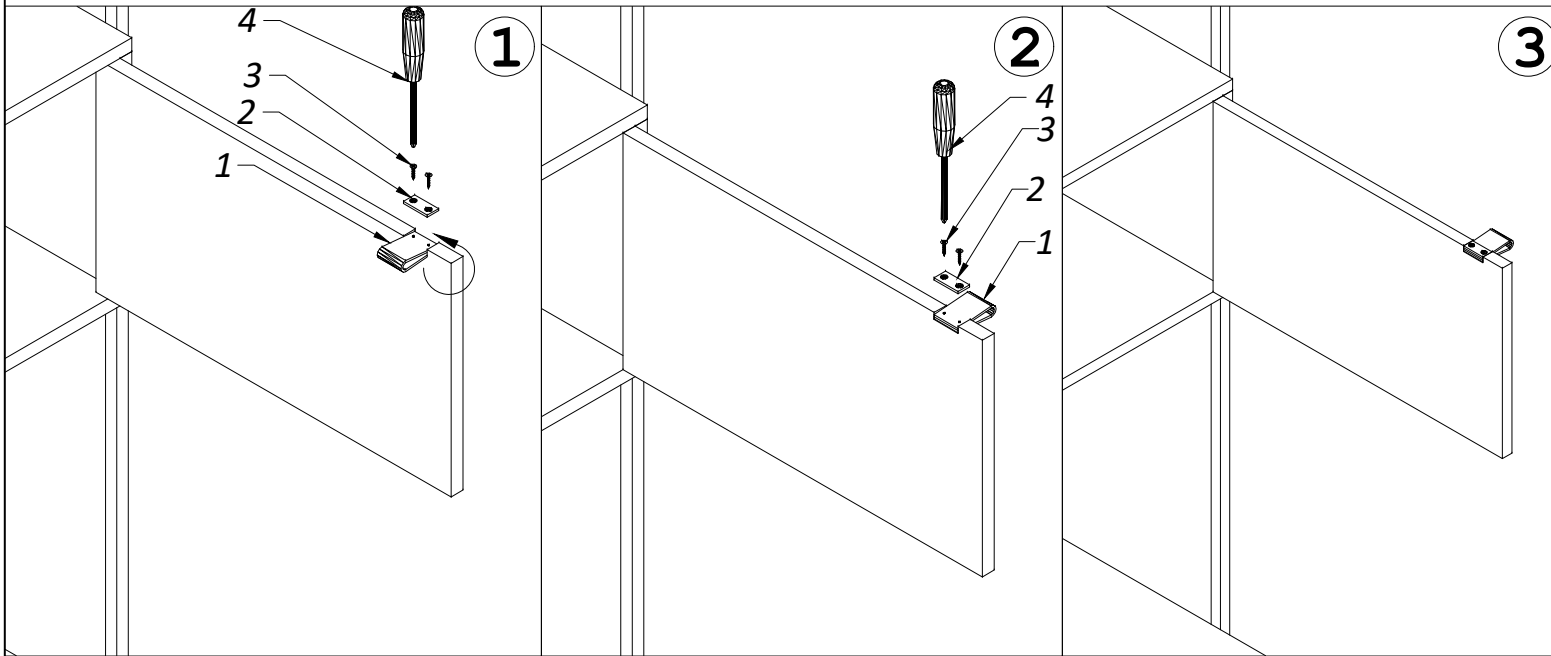

DOOR PULL ASSEMBLY INSTRUCTIONS

PARTS LIST

#	DESCRIPTION
1	LEATHER PULL
2	IRON PLATE
3	PHILLIPS SCREW 8x1
TOOL REQUIRED	
#	DESCRIPTION
4	PHILLIPS SCREW DRIVER NOT INCLUDED

NOTE:
LEATHER PULL IS
PRE ASSEMBLED

DRAWER PULL ASSEMBLY INSTRUCTIONS