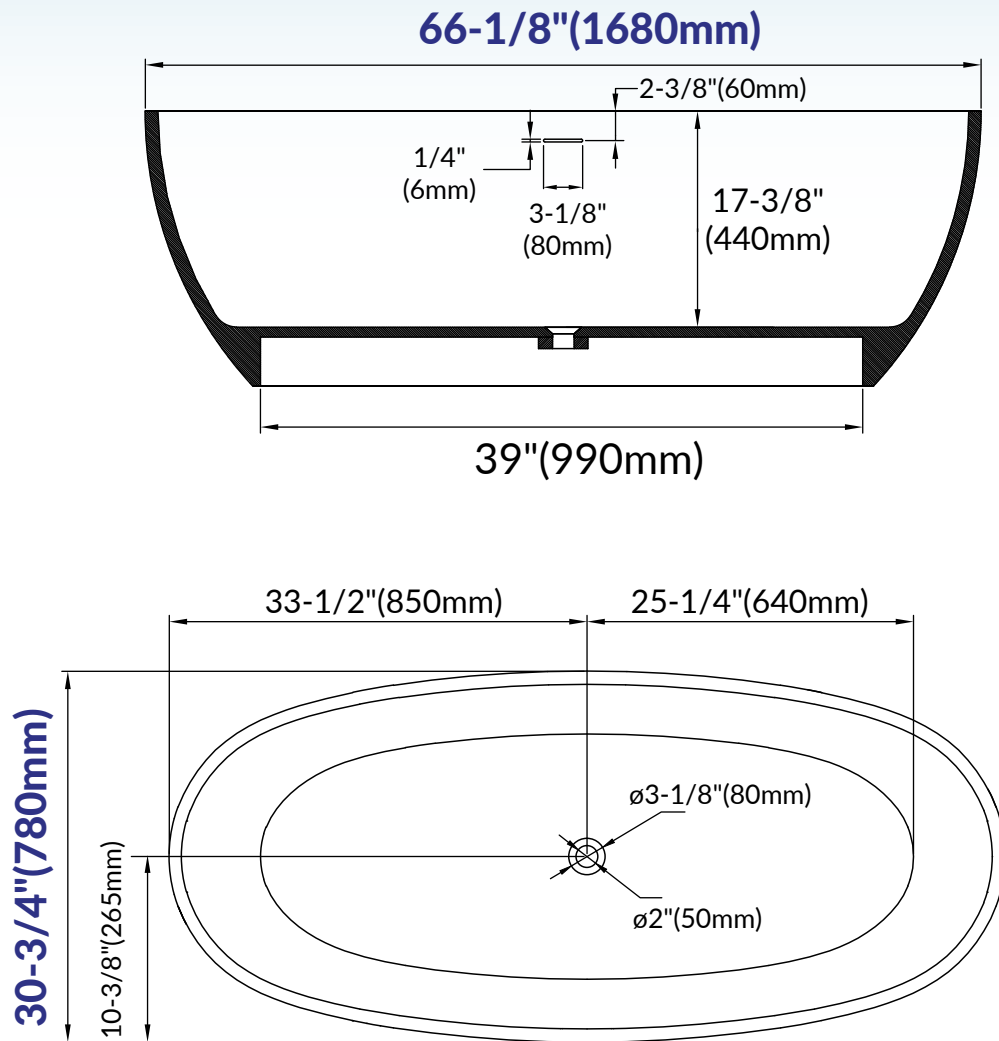

IMPORTANT INFORMATION

- Measurements are ± 1/2" and subject to change without notice
- Specifications & Configurations are subject to change without notice
- Please measure tub on-site before installation

- Measurements herein supersede all others published prior to publication date shown below
- Before ordering or installing, please consider future access to equipment

IMPORTANT INFORMATION

- Measurements are $\pm 1/2"$ and subject to change without notice
- Specifications & Configurations are subject to change without notice
- Please measure tub on-site before installation