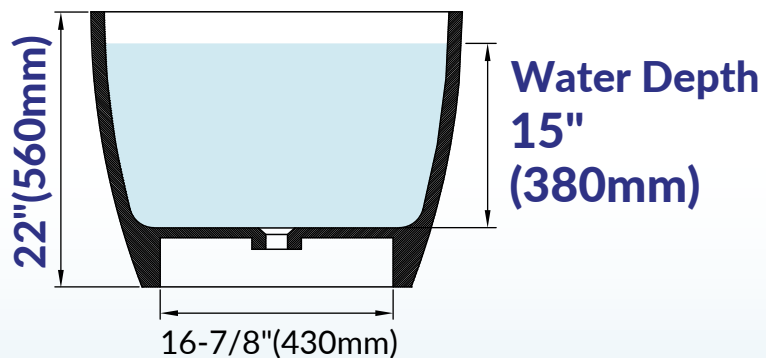

IMPORTANT INFORMATION

- Measurements are ± 1/2" and subject to change without notice
- Specifications & Configurations are subject to change without notice
- Please measure tub on-site before installation

- Measurements herein supersede all others published prior to publication date shown below
- Before ordering or installing, please consider future access to equipment

IMPORTANT INFORMATION

- Measurements are $\pm 1/2"$ and subject to change without notice
- Specifications & Configurations are subject to change without notice
- Please measure tub on-site before installation