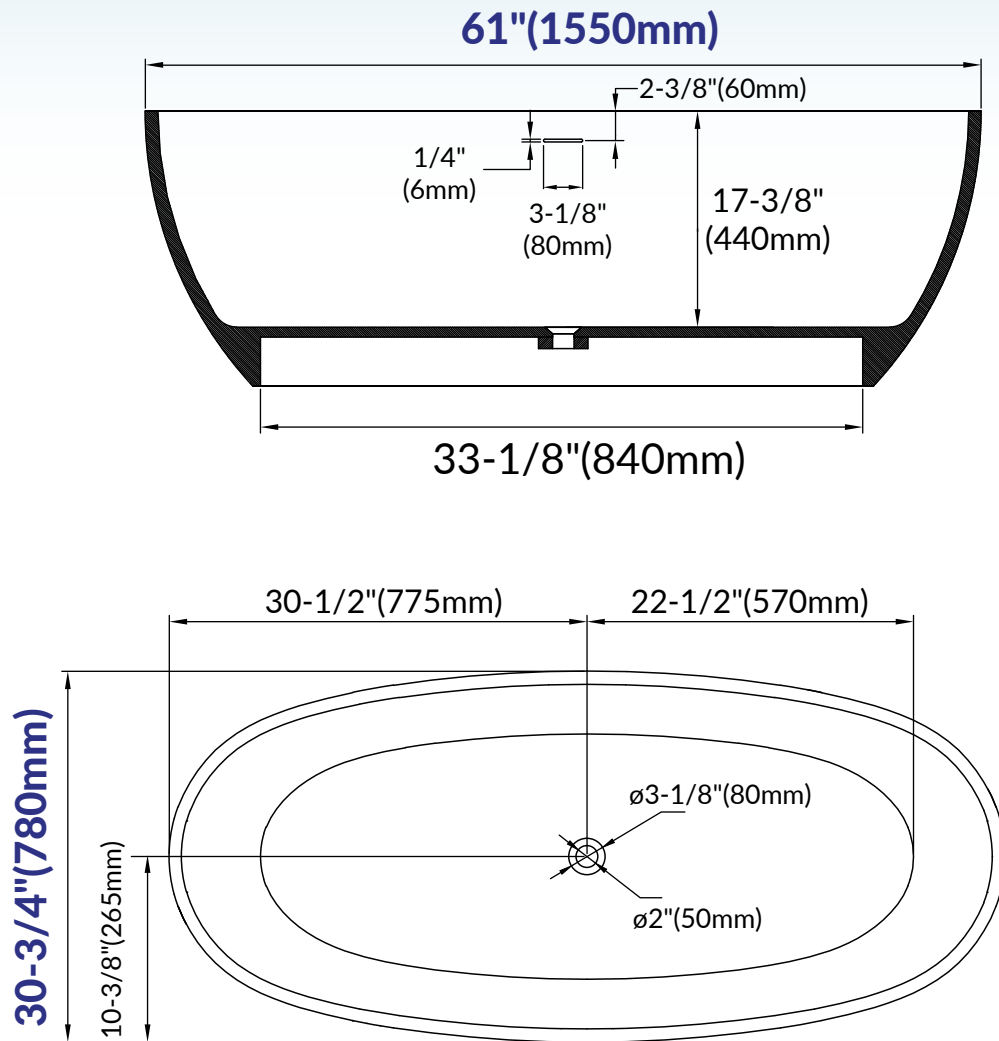

IMPORTANT INFORMATION

- Measurements are ± 1/2" and subject to change without notice
- Specifications & Configurations are subject to change without notice
- Please measure tub on-site before installation

- Measurements herein supersede all others published prior to publication date shown below
- Before ordering or installing, please consider future access to equipment

IMPORTANT INFORMATION

- Measurements are $\pm 1/2"$ and subject to change without notice
- Specifications & Configurations are subject to change without notice
- Please measure tub on-site before installation