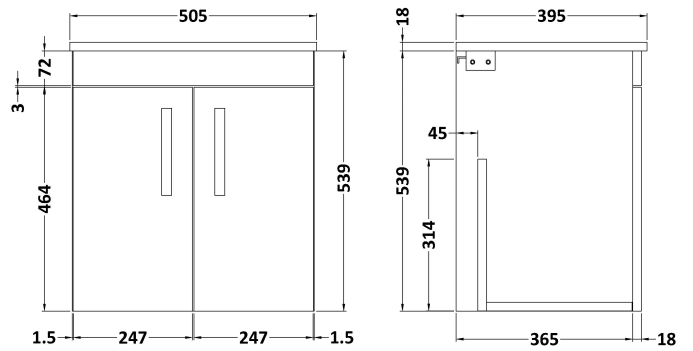

CUSTOMER DATA SHEET

DESCRIPTION:

500 Wall Hung 2-Door & Basin 2

CUSTOMER DATA SHEET - FURNITURE

DESCRIPTION: 500 Wall Hung 2-Door Basin Unit

PRODUCT DIMENSIONS

Height (mm)	Width (mm)	Depth (mm)	Nett Wgt Kg
540	500	383	10

PACKAGING DIMENSIONS

Height (mm)	Width (mm)	Depth (mm)	Gross Wgt Kg
405	520	560	10

PACKAGING DATA

Box Colour	Brown Cardboard Box		
Box Qty	1	Label Colour	White Label
Label Size	x	Label Qty	0

OUTER BOX DIMENSIONS (If Applicable)

CUSTOMER DATA SHEET - CERAMICS

DESCRIPTION: 500mm Minimalist Basin 1Th

PRODUCT DIMENSIONS

Height (mm)	Width (mm)	Depth (mm)	Nett Wgt Kg
170	500	390	9

PACKAGING DIMENSIONS

Height (mm)	Width (mm)	Depth (mm)	Gross Wgt Kg
400	520	200	9

PACKAGING DATA

Box Colour	Brown Cardboard Box		
Box Qty	1	Label Colour	White Label
Label Size	105 x 50	Label Qty	1

OUTER BOX DIMENSIONS (If Applicable)

Height (mm)	Width (mm)	Depth (mm)	Gross Wgt Kg

PRODUCT DETAILS