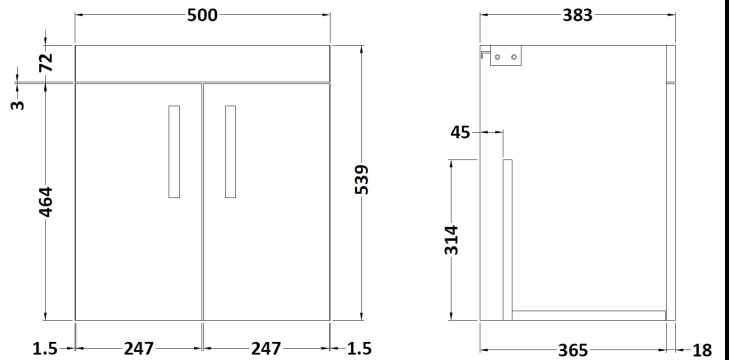

CUSTOMER DATA SHEET

DESCRIPTION:

500 Wall Hung 2-Door & Basin 2

CUSTOMER DATA SHEET - FURNITURE

DESCRIPTION: 500 Wall Hung 2-Door Basin Unit

PRODUCT DIMENSIONS

Height (mm)	Width (mm)	Depth (mm)	Nett Wgt Kg
540	500	383	10

PACKAGING DIMENSIONS

Height (mm)	Width (mm)	Depth (mm)	Gross Wgt Kg
405	520	560	10

PACKAGING DATA

Box Colour	Brown Cardboard Box		
Box Qty	1	Label Colour	White Label
Label Size	x	Label Qty	0

OUTER BOX DIMENSIONS (If Applicable)

CUSTOMER DATA SHEET - CERAMICS

DESCRIPTION: 500mm Minimalist Basin 1Th

PRODUCT DIMENSIONS

Height (mm)	Width (mm)	Depth (mm)	Nett Wgt Kg
170	500	390	9

PACKAGING DIMENSIONS

Height (mm)	Width (mm)	Depth (mm)	Gross Wgt Kg
400	520	200	9

PACKAGING DATA

Box Colour	Brown Cardboard Box		
Box Qty	1	Label Colour	White Label
Label Size	105 x 50	Label Qty	1

OUTER BOX DIMENSIONS (If Applicable)

Height (mm)	Width (mm)	Depth (mm)	Gross Wgt Kg

PRODUCT DETAILS