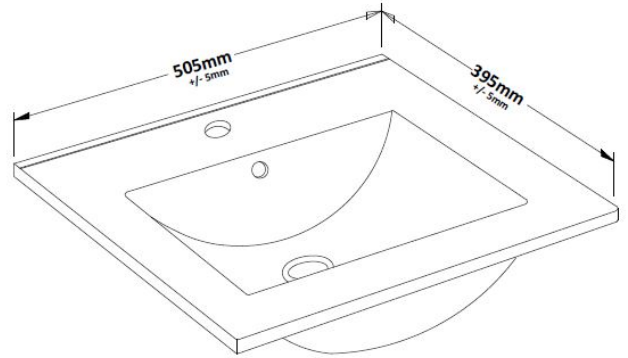

CUSTOMER DATA SHEET

DESCRIPTION:

500 Wall Hung 2-Door & Basin 2

CUSTOMER DATA SHEET - FURNITURE

DESCRIPTION: 500 Wall Hung 2-Door Basin Unit

PRODUCT DIMENSIONS

Height (mm)	Width (mm)	Depth (mm)	Nett Wgt Kg
540	500	383	10

PACKAGING DIMENSIONS

Height (mm)	Width (mm)	Depth (mm)	Gross Wgt Kg
405	520	560	10

PACKAGING DATA

Box Colour	Brown Cardboard Box		
Box Qty	1	Label Colour	White Label
Label Size	x	Label Qty	0

OUTER BOX DIMENSIONS (If Applicable)

CUSTOMER DATA SHEET - CERAMICS

DESCRIPTION: 500mm Minimalist Basin 1Th

PRODUCT DIMENSIONS

Height (mm)	Width (mm)	Depth (mm)	Nett Wgt Kg
170	500	390	9

PACKAGING DIMENSIONS

Height (mm)	Width (mm)	Depth (mm)	Gross Wgt Kg
400	520	200	9

PACKAGING DATA

Box Colour	Brown Cardboard Box		
Box Qty	1	Label Colour	White Label
Label Size	105 x 50	Label Qty	1

OUTER BOX DIMENSIONS (If Applicable)

Height (mm)	Width (mm)	Depth (mm)	Gross Wgt Kg

PRODUCT DETAILS