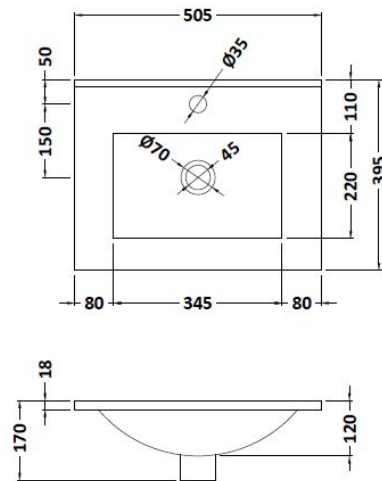

CUSTOMER DATA SHEET

DESCRIPTION:

500 Wall Hung 2-Door & Basin 2

CUSTOMER DATA SHEET - FURNITURE

DESCRIPTION: 500 Wall Hung 2-Door Basin Unit

PRODUCT DIMENSIONS

Height (mm)	Width (mm)	Depth (mm)	Nett Wgt Kg
540	500	383	10

PACKAGING DIMENSIONS

Height (mm)	Width (mm)	Depth (mm)	Gross Wgt Kg
405	520	560	10

PACKAGING DATA

Box Colour	Brown Cardboard Box		
Box Qty	1	Label Colour	White Label
Label Size	x	Label Qty	0

OUTER BOX DIMENSIONS (If Applicable)

CUSTOMER DATA SHEET - CERAMICS

DESCRIPTION: 500mm Minimalist Basin 1Th

PRODUCT DIMENSIONS

Height (mm)	Width (mm)	Depth (mm)	Nett Wgt Kg
170	500	390	9

PACKAGING DIMENSIONS

Height (mm)	Width (mm)	Depth (mm)	Gross Wgt Kg
400	520	200	9

PACKAGING DATA

Box Colour	Brown Cardboard Box		
Box Qty	1	Label Colour	White Label
Label Size	105 x 50	Label Qty	1

OUTER BOX DIMENSIONS (If Applicable)

Height (mm)	Width (mm)	Depth (mm)	Gross Wgt Kg

PRODUCT DETAILS