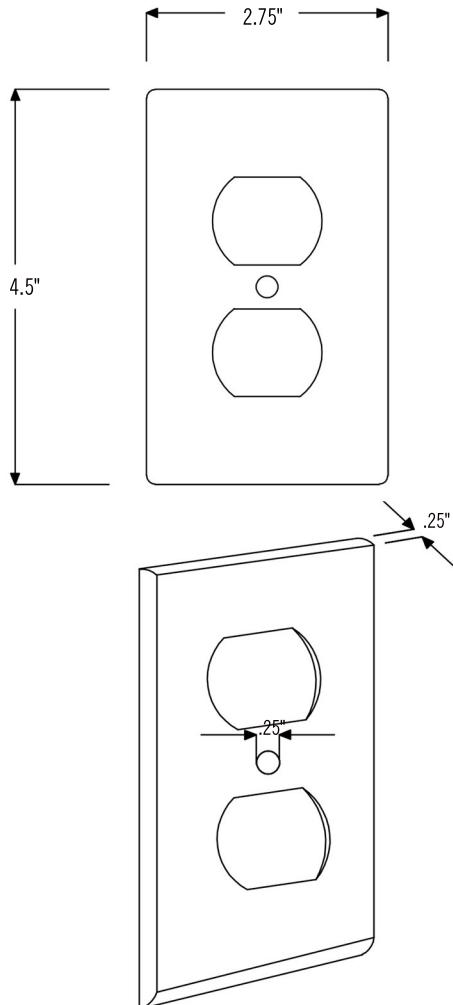

PREMIER  
COPPER PRODUCTS

MODEL NUMBER: S02\_PKG2

Description: Copper Switch Plate Single Duplex,  
2 Hole Outlet Cover

Outer Dimension: 2.75" x 4.5"

Finish: Oil Rubbed Bronze

Quantity: 2 Switchplates Total

### SWITCH PLATE DETAILS (Model # S02)

\* Outer Dimension: 2.75" x 4.5"

\* Finish: Oil Rubbed Bronze

THIS PRODUCT IS HAND CRAFTED, SMALL VARIANCES IN COLOR AND SIZE MAY OCCUR.  
DO NOT MAKE ANY INSTALLATION CUTS UNTIL YOU RECEIVE YOUR ITEM(S).