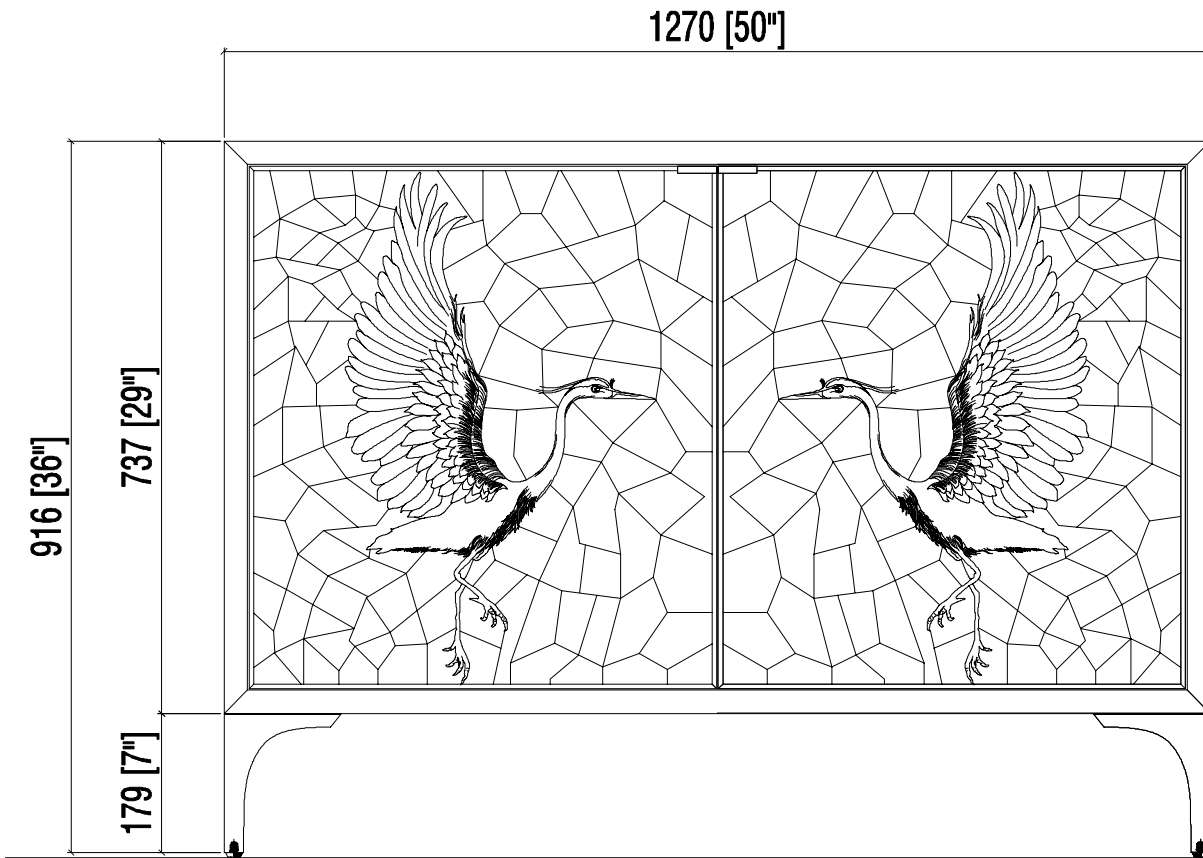

TOP VIEW

TA61188
50" x 20" x 36" HT

FRONT VIEW

SIDE VIEW