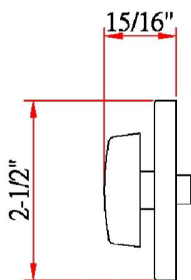

Single Sided Deadbolt Lockset

Satin Nickel

SPECIFICATIONS

MATERIAL CONSTRUCTION:	Brass	KEYWAY:	KW
LOCK FUNCTION:	Deadbolt	REMOVABLE CORE:	No
DEADBOLT FUNCTION:	Single Sided	LATCH FACEPLATE I:	Round Corner
EXTERIOR MAX PROJECTION:	0.94"	LATCH BACKSET:	Fixed; 2-3/8" Only
INTERIOR MAX PROJECTION:	0.94"	LATCH TYPE:	2 Way (fixed faceplate)
KOB VS. LEVER:	N/A	LATCHBOLT THROW DISTANCE:	1"
KNOB DIMENSIONS:	N/A	# PINS IN CYLINDER:	5
LEVER LENGTH:	N/A	ANTI-BUMP PIN INSTALLED:	No
ROSE DIMENSIONS:	2.5" H x 2.5" W x 2.5" D	# KEYS INCLUDED:	2
ROSETTE / ESCUTCHEON SHAPE:	Round	SPINDLE TYPE:	Deadbolt
CROSS BORE:	2.13"	MOUNTING HARDWARE INCLUDED:	Yes
EDGE BORE:	1"	TOOLS NEEDED FOR INSTALLATION:	Phillips Screwdriver
HANDING:	Reversible	ASSEMBLED WEIGHT:	0.49 lbs.
REKEYABLE?:	No		