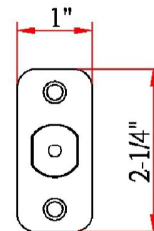

Single Sided Deadbolt Lockset

Satin Nickel

SPECIFICATIONS

MATERIAL CONSTRUCTION:	Brass	KEYWAY:	KW
LOCK FUNCTION:	Deadbolt	REMOVABLE CORE:	No
DEADBOLT FUNCTION:	Single Sided	LATCH FACEPLATE I:	Round Corner
EXTERIOR MAX PROJECTION:	0.94"	LATCH BACKSET:	Fixed; 2-3/8" Only
INTERIOR MAX PROJECTION:	0.94"	LATCH TYPE:	2 Way (fixed faceplate)
KOB VS. LEVER:	N/A	LATCHBOLT THROW DISTANCE:	1"
KNOB DIMENSIONS:	N/A	# PINS IN CYLINDER:	5
LEVER LENGTH:	N/A	ANTI-BUMP PIN INSTALLED:	No
ROSE DIMENSIONS:	2.5" H x 2.5" W x 2.5" D	# KEYS INCLUDED:	2
ROSETTE / ESCUTCHEON SHAPE:	Round	SPINDLE TYPE:	Deadbolt
CROSS BORE:	2.13"	MOUNTING HARDWARE INCLUDED:	Yes
EDGE BORE:	1"	TOOLS NEEDED FOR INSTALLATION:	Phillips Screwdriver
HANDING:	Reversible	ASSEMBLED WEIGHT:	0.49 lbs.
REKEYABLE?:	No		