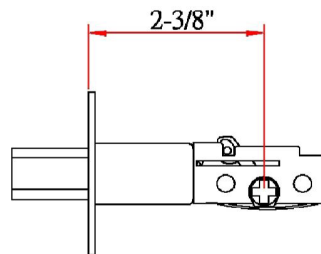

Single Sided Deadbolt Lockset

Satin Nickel

SPECIFICATIONS

MATERIAL CONSTRUCTION:	Brass	KEYWAY:	KW
LOCK FUNCTION:	Deadbolt	REMOVABLE CORE:	No
DEADBOLT FUNCTION:	Single Sided	LATCH FACEPLATE I:	Round Corner
EXTERIOR MAX PROJECTION:	0.94"	LATCH BACKSET:	Fixed; 2-3/8" Only
INTERIOR MAX PROJECTION:	0.94"	LATCH TYPE:	2 Way (fixed faceplate)
KOB VS. LEVER:	N/A	LATCHBOLT THROW DISTANCE:	1"
KNOB DIMENSIONS:	N/A	# PINS IN CYLINDER:	5
LEVER LENGTH:	N/A	ANTI-BUMP PIN INSTALLED:	No
ROSE DIMENSIONS:	2.5" H x 2.5" W x 2.5" D	# KEYS INCLUDED:	2
ROSETTE / ESCUTCHEON SHAPE:	Round	SPINDLE TYPE:	Deadbolt
CROSS BORE:	2.13"	MOUNTING HARDWARE INCLUDED:	Yes
EDGE BORE:	1"	TOOLS NEEDED FOR INSTALLATION:	Phillips Screwdriver
HANDING:	Reversible	ASSEMBLED WEIGHT:	0.49 lbs.
REKEYABLE?:	No		