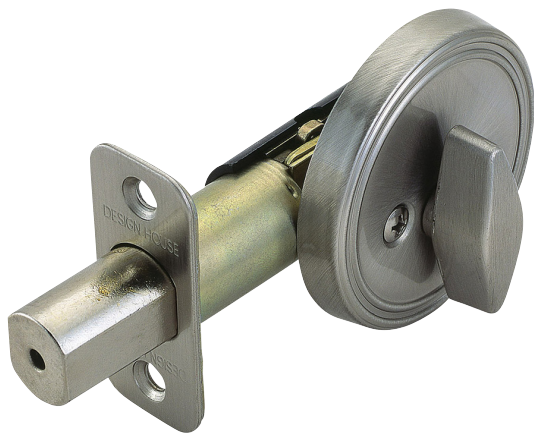

Single Sided Deadbolt Lockset

Satin Nickel

SPECIFICATIONS

MATERIAL CONSTRUCTION:	Brass	KEYWAY:	KW
LOCK FUNCTION:	Deadbolt	REMOVABLE CORE:	No
DEADBOLT FUNCTION:	Single Sided	LATCH FACEPLATE I:	Round Corner
EXTERIOR MAX PROJECTION:	0.94"	LATCH BACKSET:	Fixed; 2-3/8" Only
INTERIOR MAX PROJECTION:	0.94"	LATCH TYPE:	2 Way (fixed faceplate)
KOB VS. LEVER:	N/A	LATCHBOLT THROW DISTANCE:	1"
KNOB DIMENSIONS:	N/A	# PINS IN CYLINDER:	5
LEVER LENGTH:	N/A	ANTI-BUMP PIN INSTALLED:	No
ROSE DIMENSIONS:	2.5" H x 2.5" W x 2.5" D	# KEYS INCLUDED:	2
ROSETTE / ESCUTCHEON SHAPE:	Round	SPINDLE TYPE:	Deadbolt
CROSS BORE:	2.13"	MOUNTING HARDWARE INCLUDED:	Yes
EDGE BORE:	1"	TOOLS NEEDED FOR INSTALLATION:	Phillips Screwdriver
HANDING:	Reversible	ASSEMBLED WEIGHT:	0.49 lbs.
REKEYABLE?:	No		