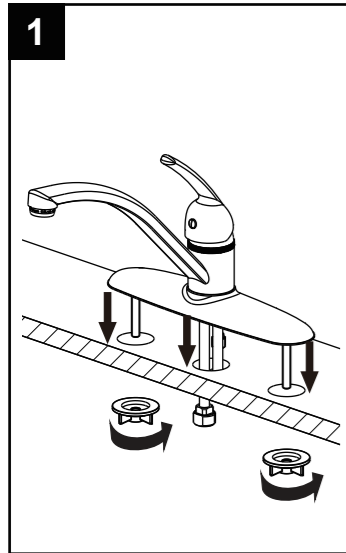

Pipe Tape  
Ruban pour tuyau  
Cinta selladora para rosca

Groove join pliers  
Pince multiprise  
Pinzas ajustables

### SAFETY TIPS

- If you use soldering for the installation of the faucet, the seats, cartridges and washers will have to be removed before using flame. Otherwise, warranty will be void on those parts.
- Cover your drain to avoid losing parts.
- 0°C~55°C.

Put the faucet into the mounting holes and lock it with screw nut.

Put the spray base into the mounting hole and lock it with screw nut.

Insert sidespray hose into the spray base, and connect the other end of the hose with the faucet.