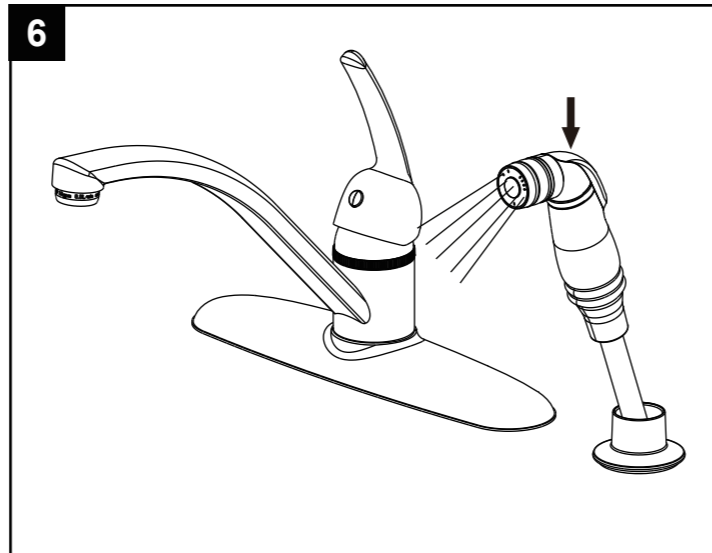

### CONSEJOS DE SEGURIDAD

- En el caso de utilizar soldadura para instalar el grifo, remueva los asientos, cartuchos y arandelas antes de usar la llama. De lo contrario, se anulará la garantía para esos componentes.
- Tape la boca del desagüe para prevenir la pérdida de piezas pequeñas.
- 0°C~55°C.

Put the faucet into the mounting holes and lock it with screw nut.

Put the spray base into the mounting hole and lock it with screw nut.

Insert sidespray hose into the spray base, and connect the other end of the hose with the faucet.

Install water inlet hoses and tighten with a wrench.

Remove aerator assembly and flush out debris. Reinstall aerator assembly.

Clean the spray.

NO.	Description	Part No.
1	Handle Assembly	52008012CP/AP/HA
2	Scerw & Button	5Y0161200PLO
3	Bonnet	52007904NT
4	Cap	52007905CP/AP/HA
5	Aerator Assembly	5Y0161100CP0
5a	Washer	52006919PL
5b	Aerator	5E0P0023PL
6	Mouting Hardware	5Y0161400PLO
6a	Bolt	53001005ZZ
6b	Nut	52008013PL
7	Spray Assembly	5F0M0093CP/AP/HA7
8	Cartridge	52007908NT