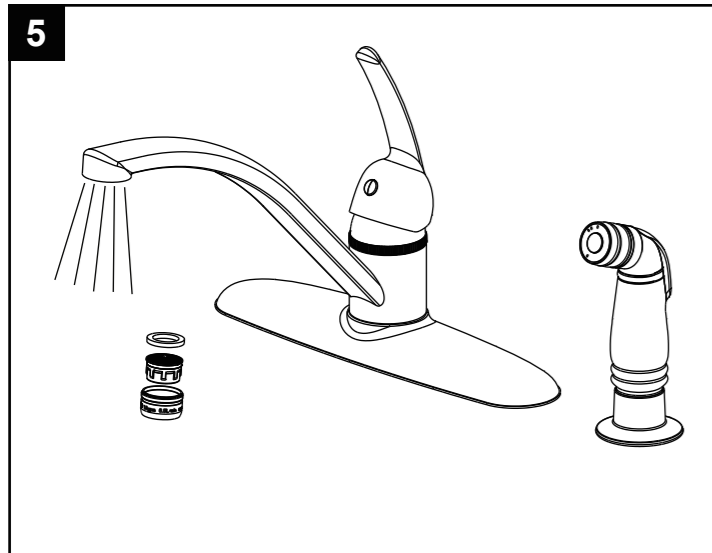

### CONSEJOS DE SEGURIDAD

- En el caso de utilizar soldadura para instalar el grifo, remueva los asientos, cartuchos y arandelas antes de usar la llama. De lo contrario, se anulará la garantía para esos componentes.
- Tape la boca del desagüe para prevenir la pérdida de piezas pequeñas.
- 0°C~55°C.

Put the faucet into the mounting holes and lock it with screw nut.

Put the spray base into the mounting hole and lock it with screw nut.

Insert sidespray hose into the spray base, and connect the other end of the hose with the faucet.

Install water inlet hoses and tighten with a wrench.

Remove aerator assembly and flush out debris. Reinstall aerator assembly.

Clean the spray.

NO.	Description	Part No.
1	Handle Assembly	52008012CP/AP/HA
2	Scerw & Button	5Y0161200PLO
3	Bonnet	52007904NT
4	Cap	52007905CP/AP/HA
5	Aerator Assembly	5Y0161100CP0
5a	Washer	52006919PL
5b	Aerator	5E0P0023PL
6	Mouting Hardware	5Y0161400PLO
6a	Bolt	53001005ZZ
6b	Nut	52008013PL
7	Spray Assembly	5F0M0093CP/AP/HA7
8	Cartridge	52007908NT