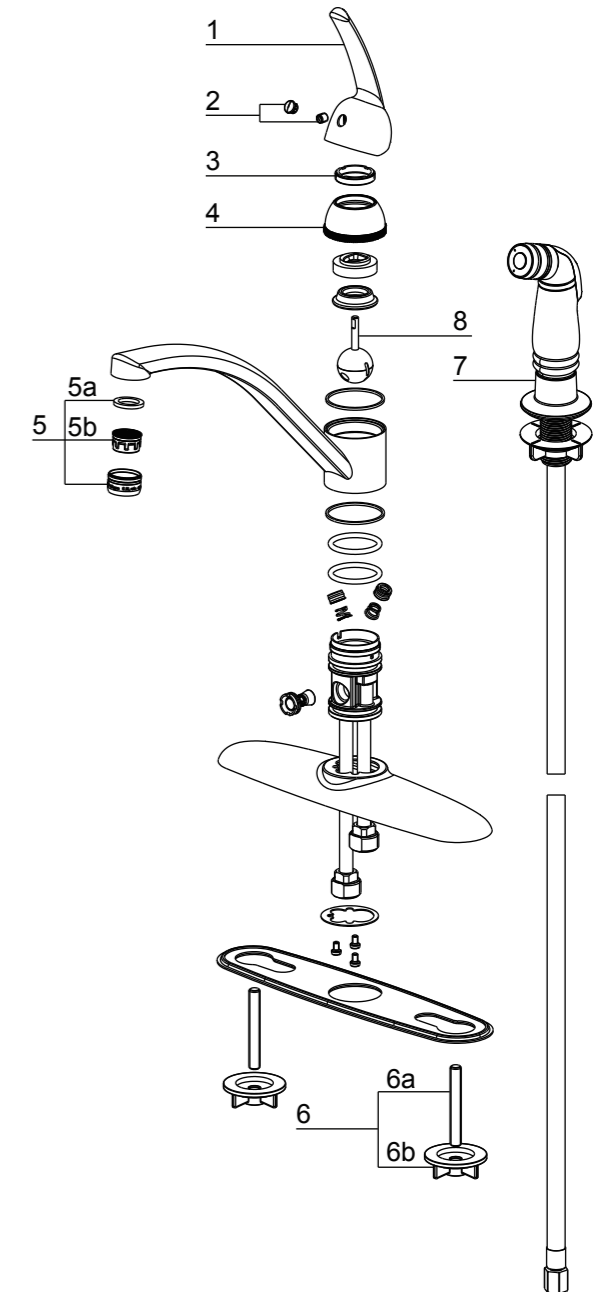

Put the faucet into the mounting holes and lock it with screw nut.

Put the spray base into the mounting hole and lock it with screw nut.

Insert sidespray hose into the spray base, and connect the other end of the hose with the faucet.

Install water inlet hoses and tighten with a wrench.

Remove aerator assembly and flush out debris. Reinstall aerator assembly.

Clean the spray.

NO.	Description	Part No.
1	Handle Assembly	52008012CP/AP/HA
2	Scerw & Button	5Y0161200PLO
3	Bonnet	52007904NT
4	Cap	52007905CP/AP/HA
5	Aerator Assembly	5Y0161100CP0
5a	Washer	52006919PL
5b	Aerator	5E0P0023PL
6	Mouting Hardware	5Y0161400PLO
6a	Bolt	53001005ZZ
6b	Nut	52008013PL
7	Spray Assembly	5F0M0093CP/AP/HA7
8	Cartridge	52007908NT