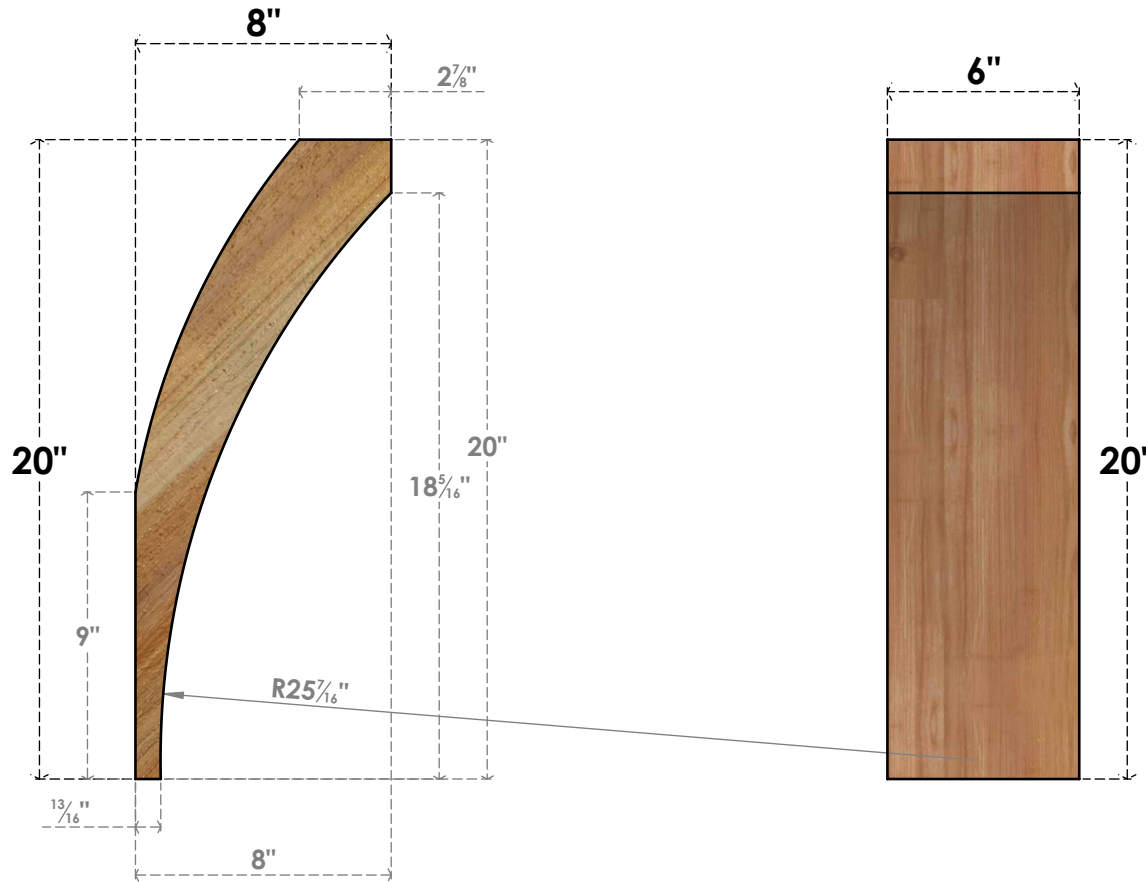

# BRC06X08X20THR00RWR

6"W X 8"D X 20"H THORTON ROUGH SAWN BRACE, WESTERN RED CEDAR

**SIDE**

**FRONT**

EKENA MILLWORK  
 2300 WEST MAIN ST.  
 CLARKSVILLE, TX 75426  
 TOLL FREE: 866-607-0453  
 WWW.EKENAMILLWORK.COM