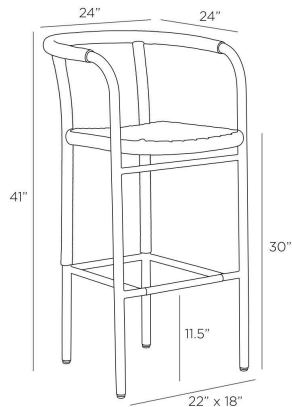

FELLER OUTDOOR BAR STOOL

FSS08

H: 41 IN, W: 24 IN, D: 24 IN,
Fossil Synthetic Rope

Wrapped woven details elevate the simple, bistro-style body of the Feller. The graphic nature of its aluminum form is highlighted with a tone-on-tone gray powder coat. Finished with a sturdy fossil synthetic rope seat, this contemporary bar stool makes a stylish addition to any outdoor setting.

APPEARANCE

Material	Rope, Aluminum
Material Type	Synthetic, Powder Coated
Finish	Fossil, Gray
Top Coat/Sealant	Yes

DIMENSIONS

Arm	H: 40 IN, W: 1.5 IN, D: 12 IN
Foot Print	W: 22 IN, D: 18 IN
Leg	Dia: 1.50 IN
Seat	H: 30 IN, W: 19 IN, D: 18.5 IN
Diagonal Dimension	46 IN
Clearance	11.5 IN

SHIPPING

Product Weight	13 lbs
Gross Weight 1	25 lbs
Shipping Box 1	H: 42.5 IN, L: 25.2 IN, W: 25.2 IN

ADDITIONAL INFO

Swatch Number	FDSPSW, FSPSBSW, GPASW
Leg Or Foot Application	Non-Adjustable Nylon Glides