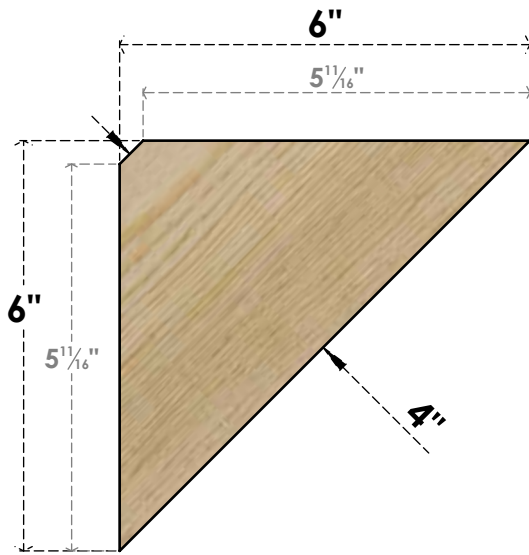

# BRC04X06X06TRA00RDF

4"W X 6"D X 6"H TRADITIONAL ROUGH SAWN BRACE, DOUGLAS FIR

**SIDE**

**FRONT**

EKENA MILLWORK  
2300 WEST MAIN ST.  
CLARKSVILLE, TX 75426  
TOLL FREE: 866-607-0453  
WWW.EKENAMILLWORK.COM