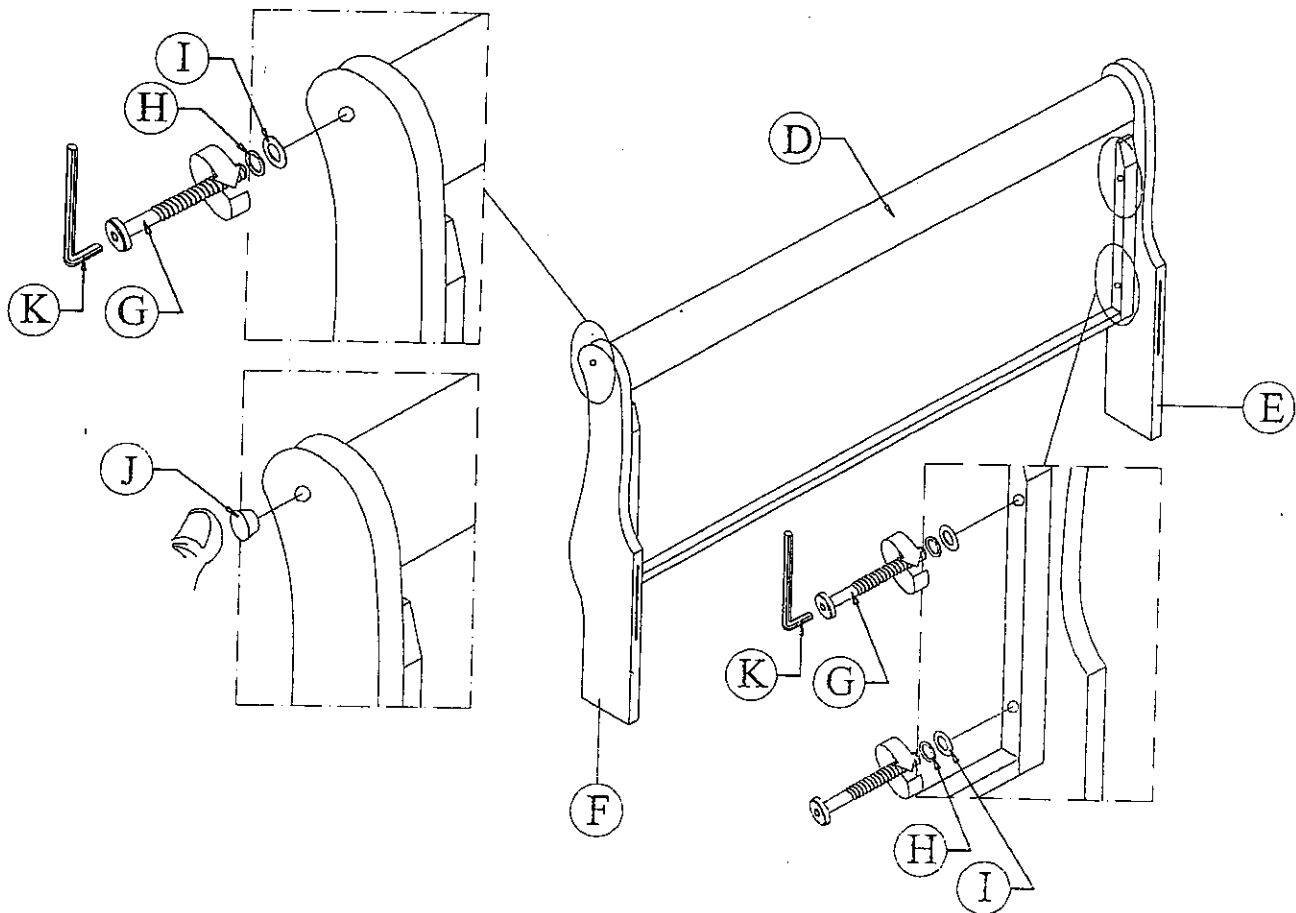

TWIN HEADBOARD & FOOTBOARD TÊTE DE LIT

Thank you for purchasing this product. Please take time to read and follow the instructions below. Check that you have all parts and hardware before assembly. Parts apparently missing are often found in the packing materials. If you do not have all the parts listed, have your dealer contact us and they will be sent to you immediately.

Merci d'avoir acheté ce produit de qualité. Veuillez lire et suivre les instructions ci-dessous. Vérifiez avant le montage que vous avez toutes les pièces et fixations. Les pièces qui semblent manquer se trouvent souvent dans les matériaux d'emballage. Si vous n'avez pas toutes les pièces de la liste, demandez à votre détaillant de nous contacter et nous vous les enverrons immédiatement.