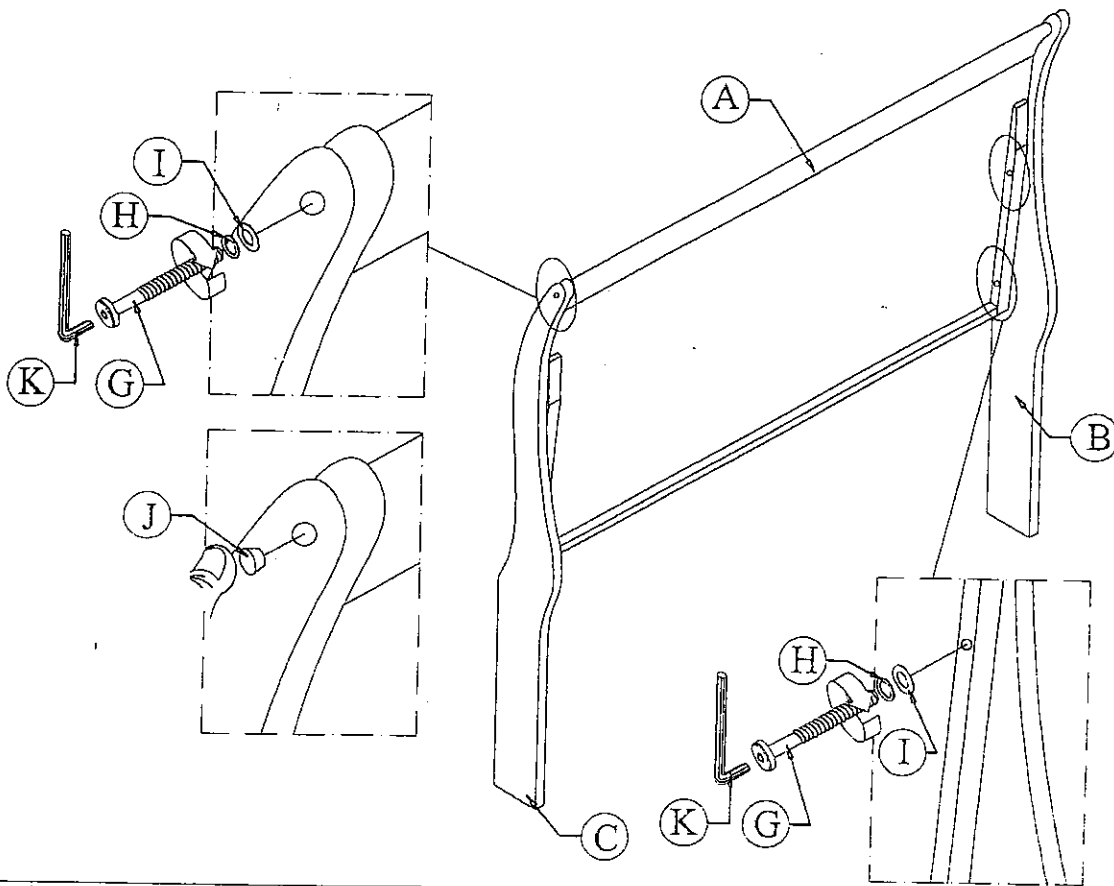

## TWIN HEADBOARD & FOOTBOARD TÊTE DE LIT

Thank you for purchasing this product. Please take time to read and follow the instructions below. Check that you have all parts and hardware before assembly. Parts apparently missing are often found in the packing materials. If you do not have all the parts listed, have your dealer contact us and they will be sent to you immediately.

NO	PARTS LIST / LISTE DE PIÈCES	QTY / QTÉ
A	HEADBOARD PANEL / PANNEAU LIT	1
B	HEADBOARD LEG LEFT / LEG DE LIT GAUCHE	1
C	HEADBOARD LEG RIGHT / JAMBE DROITE LIT	1
D	FOOTBOARD PANEL / LEG PIED	1
E	FOOTBOARD LEG LEFT / LEG DE LIT GAUCHE	1
F	FOOTBOARD LEG RIGHT / JAMBE DROITE LIT	1

NO	HARDWARE LIST / LISTE DE QUINCAILLERIE	QTY / QTÉ
G	JCBC SCREW / JCBC VIS (M6 x 45mm)	12
H	SPRING WASHER / RONDELLE DE PRINTEMP (M6) (1 / 4)	12
I	FLAT WASHER / RONDELLE PLATE (M6 x 13mm)	12
J	WOOD PLUG / FICHE DE BOIS	4
K	ALLEN KEY / CLÉ ALLEN	1

NO	PARTS LIST / LISTE DE PIÈCES*	QTY / QTÉ
A	SIDE RAIL / LONGERON	2
B	SLAT / TRAVERSE	3

NO	HARDWARE LIST / LISTE DE QUINCAILLERIE	QTY / QTÉ
C	CSK . CHIP B. SCREW / VIS A TÊTE CYLINDRIQUE M4 X 32	6