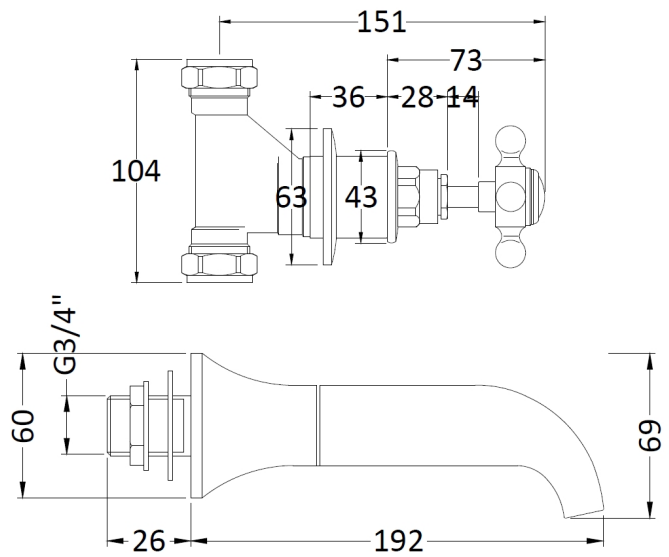

### PRODUCT DIMENSIONS

Height (mm)	Width (mm)	Depth (mm)	Length (mm)	Nett Wgt Kg
69		218		2.3

### PACKAGING DIMENSIONS

Height (mm)	Width (mm)	Depth (mm)	Gross Wgt Kg
85	185	270	2.5

### OUTER BOX DIMENSIONS (If Applicable)

Height (mm)	Width (mm)	Depth (mm)	Length (mm)	Gross Wgt Kg
400	280	560		
Barcode	5055275830710			

Colour/Finish	Chrome									
Mount Type	Wall									
Waste Type	Not Applicable									
Flow Rates (Litres Per Min)	0.1 bar	9.6	0.5 bar	20	1 bar	28	2 bar	39.5	3 bar	46.8
Pipe Size	22 mm (3/4" Bsp)									
Pipe Centres	N/A									