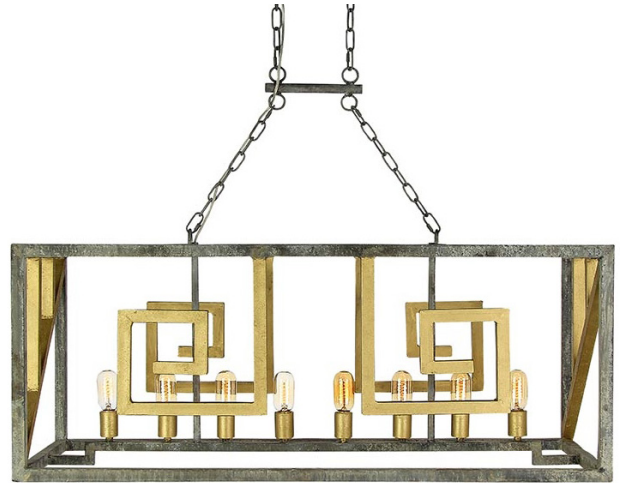

ELLAHOME

SKU#

CH35

Overall

45"L x 18"D x 18"H

Height measurement does not include chain or canopy.

Description

Add a striking statement piece over a kitchen island or dining room table. This elegant eight-light chandelier features a rectangular frame with bold geometric shapes. This piece is crafted of wrought iron for exceptional quality and style.

Materials

Wrought Iron

Watts per Socket/Item

40/320

Socket Type

E26

Finish Options

-  AB Antique Black
-  BB Bronzed Brass
-  DO Deep Ocean
-  DG Distressed Gray
-  FB Flat Black
-  GL Gold Leaf (+15%)
-  MB Metallic Bronze
-  MG Metallic Graphite
-  OW Oyster White
-  SL Silver Leaf (+15%)

Greek Key Chandelier

Number of Lights

8

Voltage

120V

Canopy Shape

Rectangular

Chain Included

6'

Cord

9' Silver

Canopy

1" h x 12" l x 4.5" d

Weight

40 lb

Bulbs not included