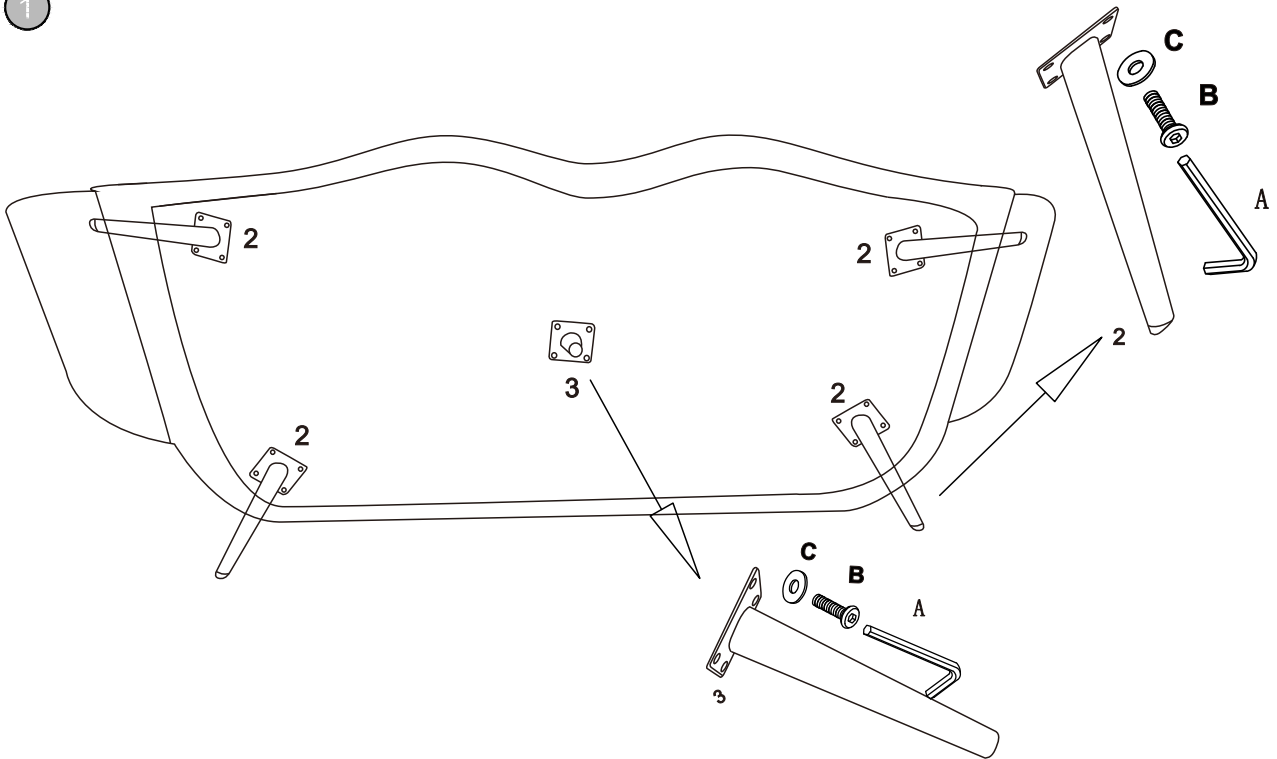

ASSEMBLY INSTRUCTION

1