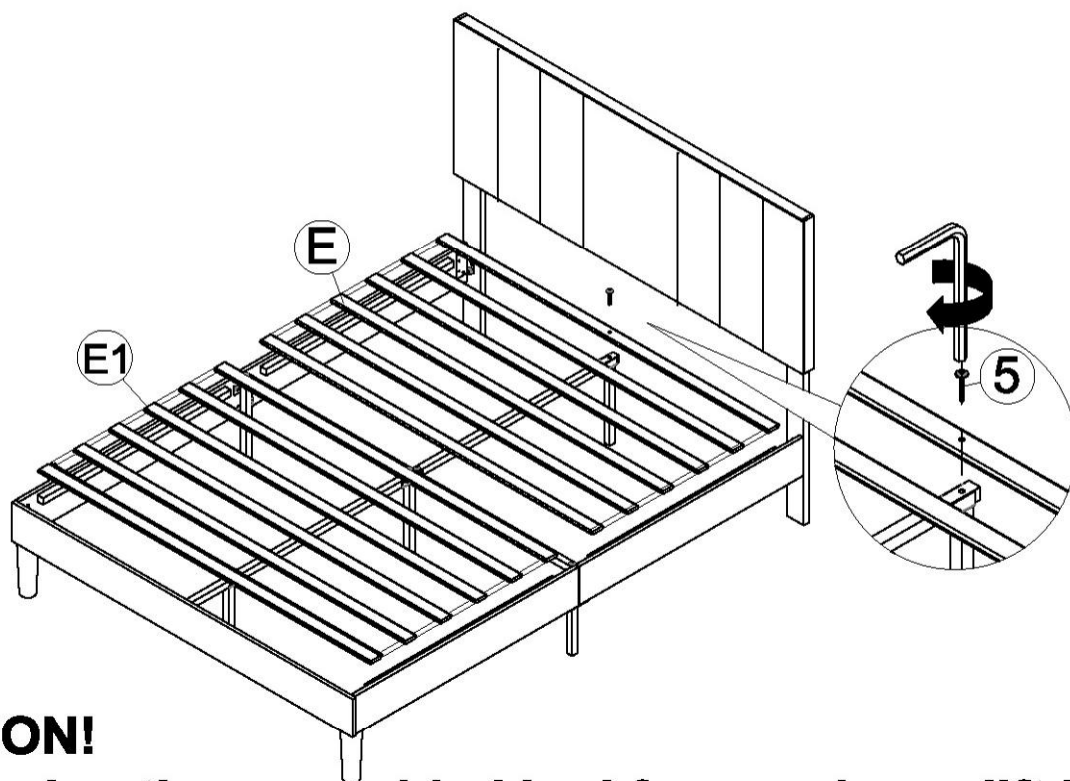

Step By Step Assembly Instructions

Step 5 :