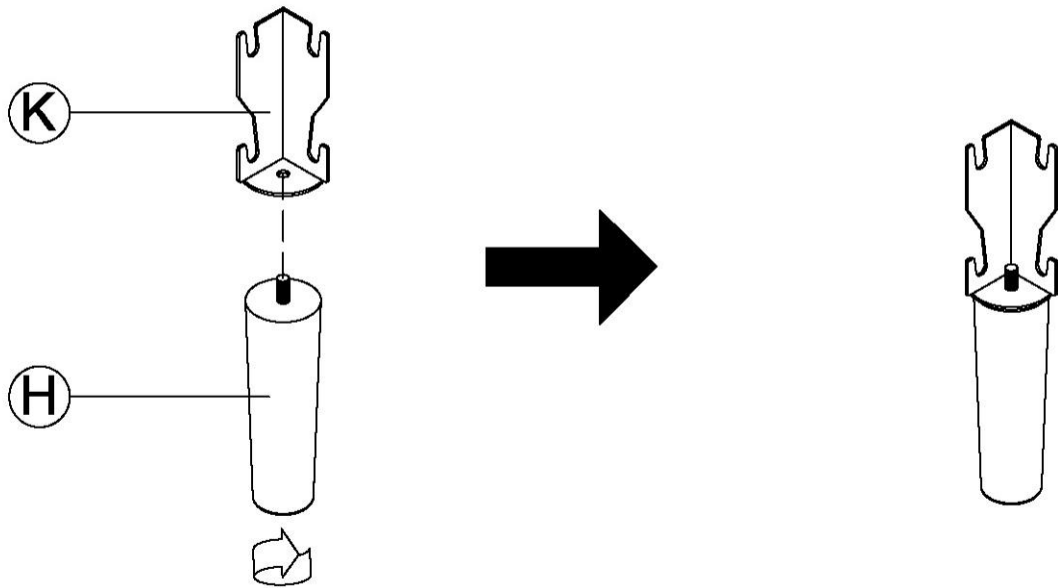

INSTRUCTION

Upholstered Platform Bed

Caution: Read owner's manual completely before assembly and use.

Product code: BU1005G-K/BU1005W-K

Parts :

	PARTS	QTY
A		01
A3		02
B		01
C		01
C1		02

	PARTS	QTY
D		01
E		01
E1		01
F		01
G		01

Parts :

	PARTS	Q'TY
G1		01
H		02
F1		02
I		01
K		02

	PARTS	Q'TY
L		01

Hardware:

	HARDWARE	Q'TY
1	 M8*18	18
2	 M8*25	04
3	 M8*35	04
4	 M8*45	04
5	 M8*50	03

	HARDWARE	Q'TY
6		01

Step By Step Assembly Instructions

Step 1 :

For 10in mattress

For 14in mattress

Step By Step Assembly Instructions

Step 2 :

Step By Step Assembly Instructions

Step 4 :

Step By Step Assembly Instructions