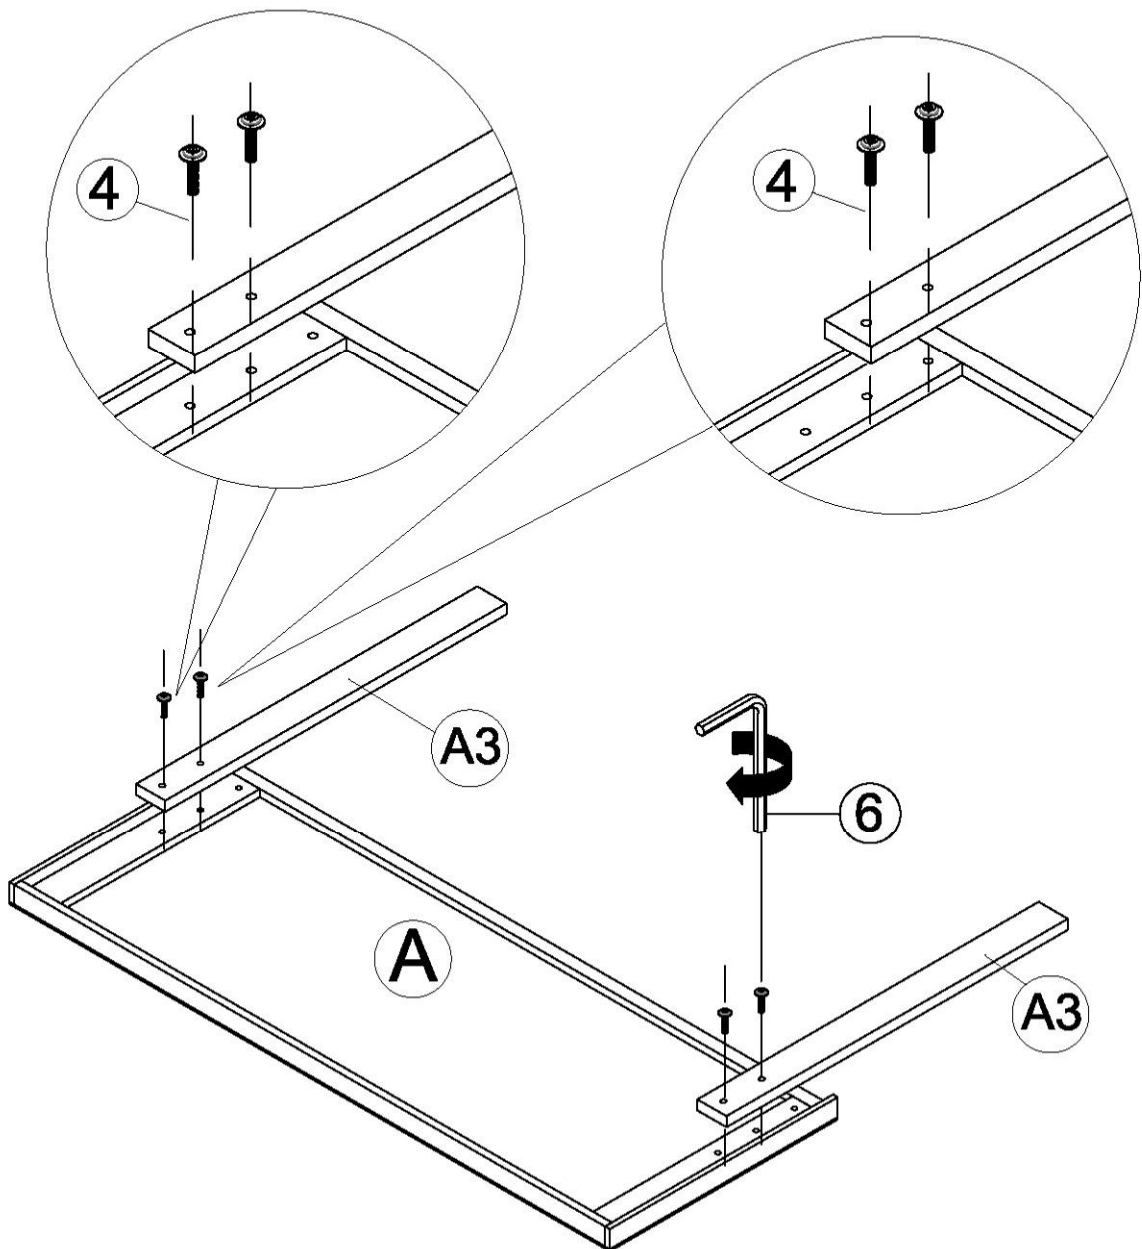

INSTRUCTION

Upholstered Platform Bed

Caution: Read owner's manual completely before assembly and use.

Product code: BU1005G-K/BU1005W-K

Parts :

	PARTS	QTY
A		01
A3		02
B		01
C		01
C1		02

	PARTS	QTY
D		01
E		01
E1		01
F		01
G		01

Parts :

	PARTS	Q'TY
G1		01
H		02
F1		02
I		01
K		02

	PARTS	Q'TY
L		01

Hardware:

	HARDWARE	Q'TY
1	 M8*18	18
2	 M8*25	04
3	 M8*35	04
4	 M8*45	04
5	 M8*50	03

	HARDWARE	Q'TY
6		01

Step By Step Assembly Instructions

Step 1 :

For 10in mattress

For 14in mattress

Step By Step Assembly Instructions

Step 2 :

Step By Step Assembly Instructions

Step 4 :

Step By Step Assembly Instructions