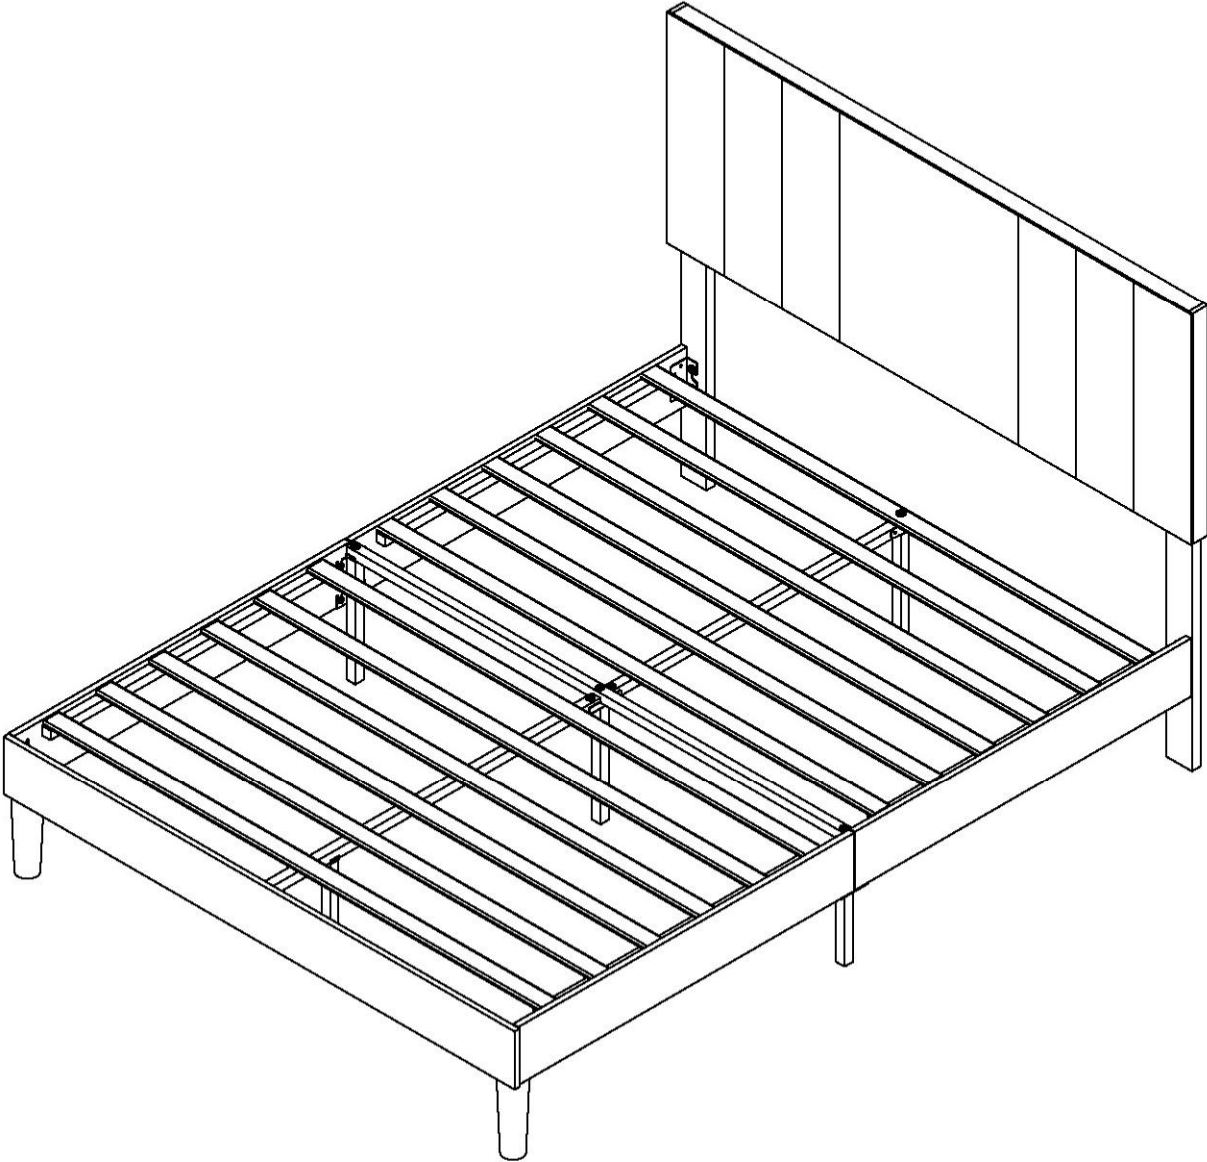

INSTRUCTION

Upholstered Platform Bed

Caution: Read owner's manual completely before assembly and use.

Product code: BU1005G-K/BU1005W-K

Parts :

	PARTS	QTY
A		01
A3		02
B		01
C		01
C1		02

	PARTS	QTY
D		01
E		01
E1		01
F		01
G		01

Parts :

	PARTS	Q'TY
G1		01
H		02
F1		02
I		01
K		02

	PARTS	Q'TY
L		01

Hardware:

	HARDWARE	Q'TY
1	 M8*18	18
2	 M8*25	04
3	 M8*35	04
4	 M8*45	04
5	 M8*50	03

	HARDWARE	Q'TY
6		01

Step By Step Assembly Instructions