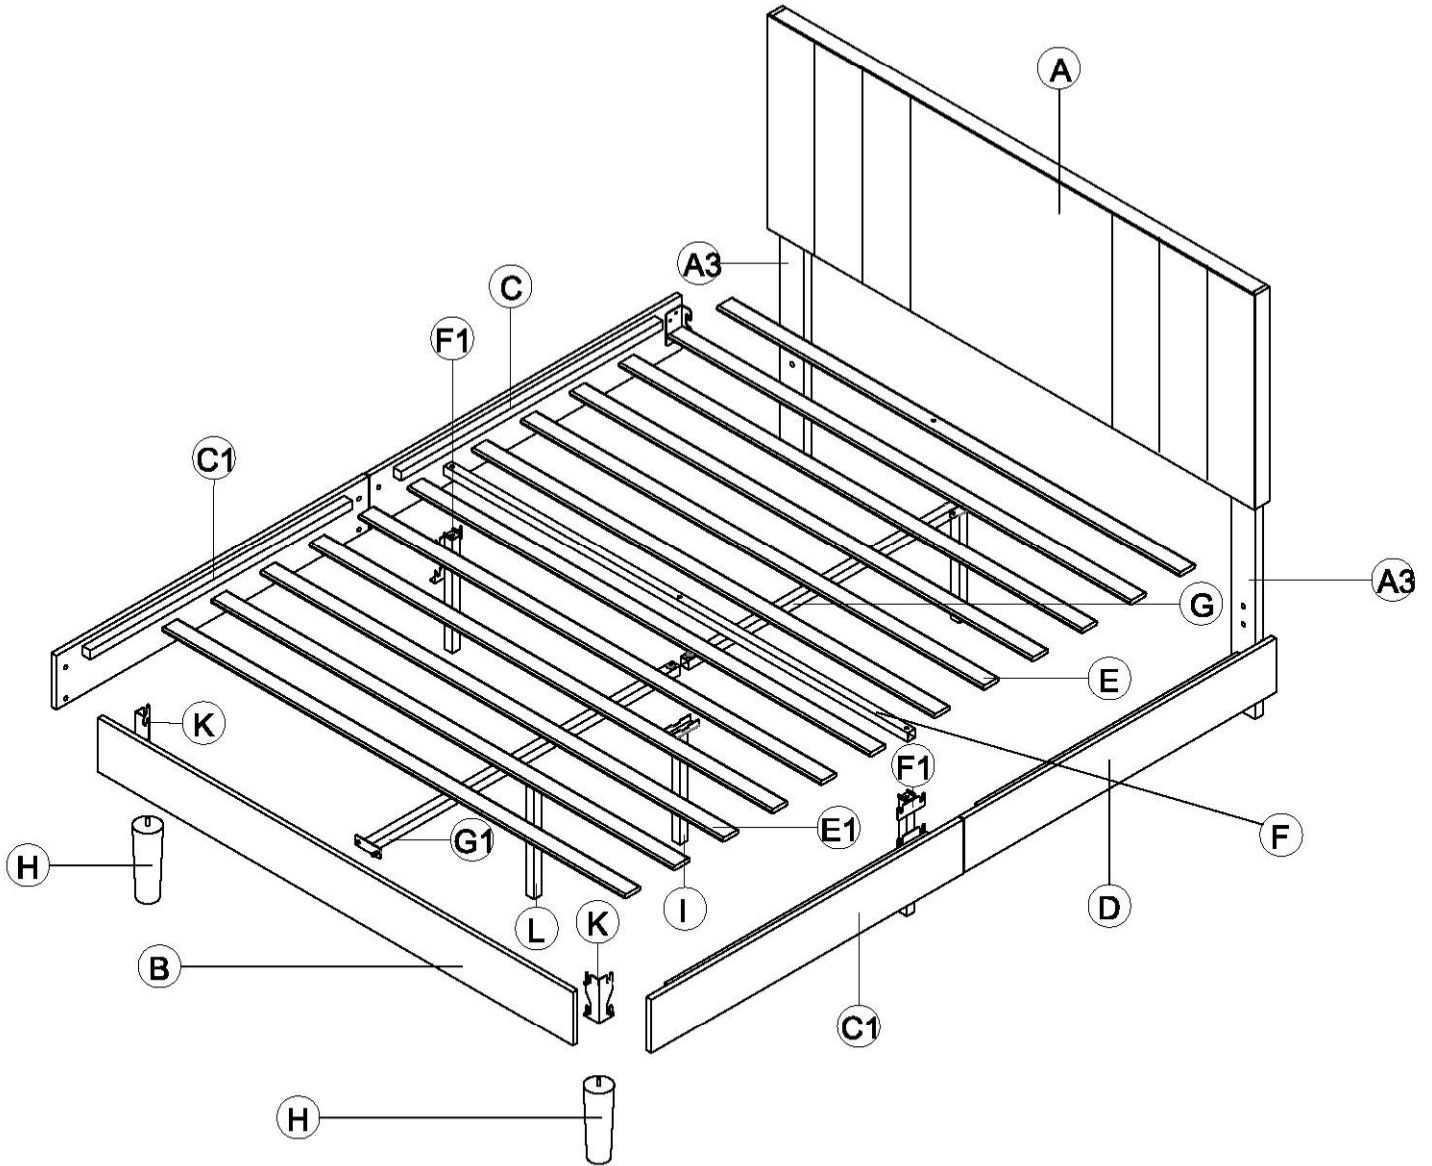

INSTRUCTION

Upholstered Platform Bed

Caution: Read owner's manual completely before assembly and use.

Product code: BU1005G-K/BU1005W-K

Parts :

	PARTS	QTY
A		01
A3		02
B		01
C		01
C1		02

	PARTS	QTY
D		01
E		01
E1		01
F		01
G		01

Parts :

	PARTS	Q'TY
G1		01
H		02
F1		02
I		01
K		02

	PARTS	Q'TY
L		01

Hardware:

	HARDWARE	Q'TY
1	 M8*18	18
2	 M8*25	04
3	 M8*35	04
4	 M8*45	04
5	 M8*50	03

	HARDWARE	Q'TY
6		01

Step By Step Assembly Instructions

Step 1 :

For 10in mattress

For 14in mattress

Step By Step Assembly Instructions

Step 2 :

Step By Step Assembly Instructions

Step 4 :

Step By Step Assembly Instructions