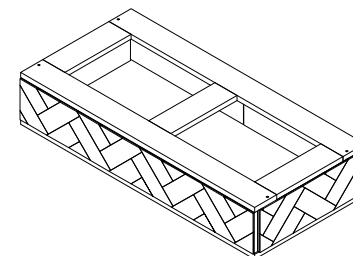

④ x 22

Washer

⑤ x 4

(Screw M3.5 x12)

MH

MADE4HOME

Ⓐ x 2

Ⓑ x 1

Ⓒ x 1

Ⓓ x 2

ASSEMBLY INSTRUCTION

Step 1

50%

Step 2

50%

ASSEMBLY INSTRUCTION