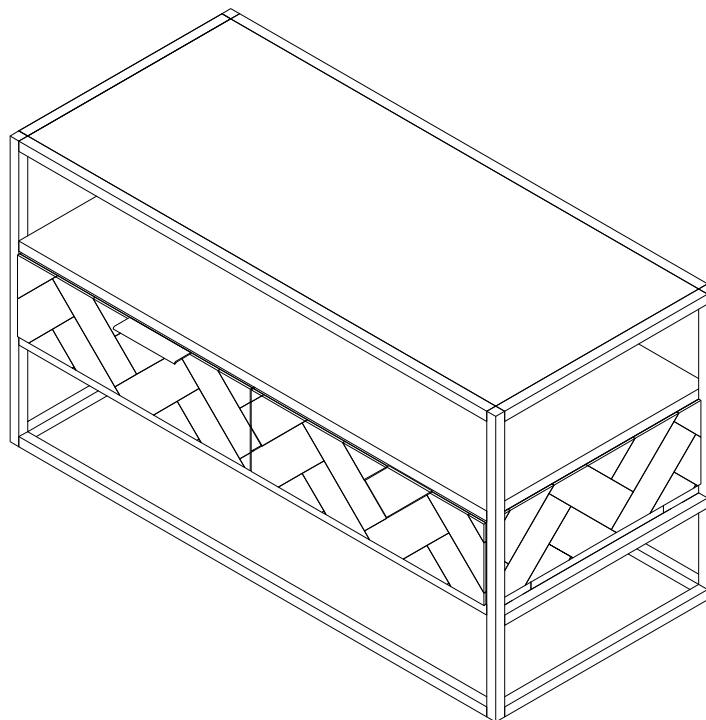

ASSEMBLY INSTRUCTION

10 min

① x 22

(Bolt M6 x15)

② x 1

Allen key

③ x 2

Handle

④ x 22

Washer

⑤ x 4

(Screw M3.5 x12)