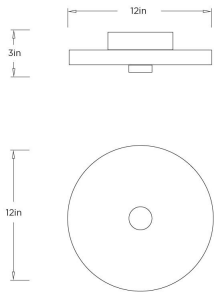

ARTERIOS

MOERS FLUSH MOUNT

DFC27 MOERS FLUSH MOUNT

ARTERIOS