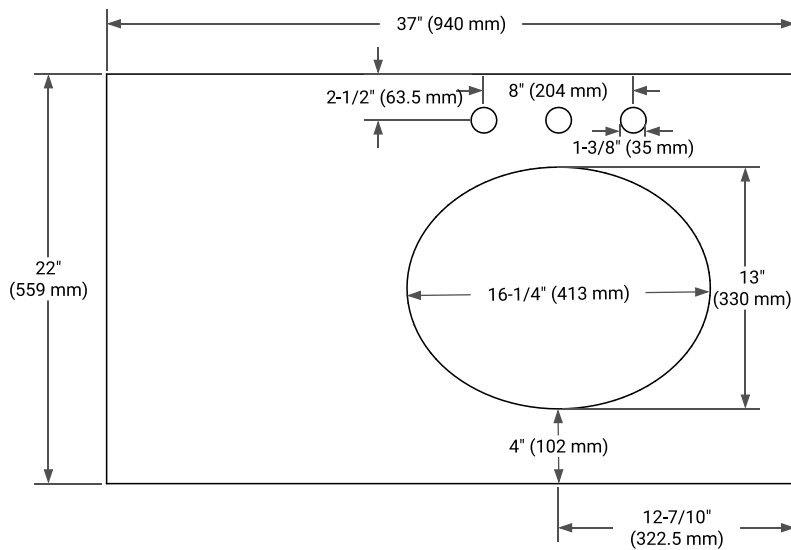

36" RIGHT OFFSET CABINET

BASE CABINET DIMENSIONS

36" W x 21.6" D x 34.5" H

FEATURES

- Solid wood frame & plywood panels
- Dovetail drawers and joints
- Soft closing doors & drawers

HARDWARE FINISHES*

Brushed Nickel Satin Brass Matte Black Polished Chrome

37" RIGHT OVAL SINK COUNTERTOP WITH 0.75 IN. THICKNESS

OVERALL DIMENSIONS

37" W x 22" D x 0.75" H

COUNTERTOP OPTIONS

Carrara Marble

FEATURES

- Solid countertop with mitered edges & seams
- Undermount white oval sink
- Pre-drilled for 8" widespread faucet

INCLUDED

- Countertop
- Matching Backsplash
- Oval Sink

COUNTERTOP PLAN VIEW

EDGE SIDE VIEW

THREE DIMENSIONAL COUNTERTOP VIEW