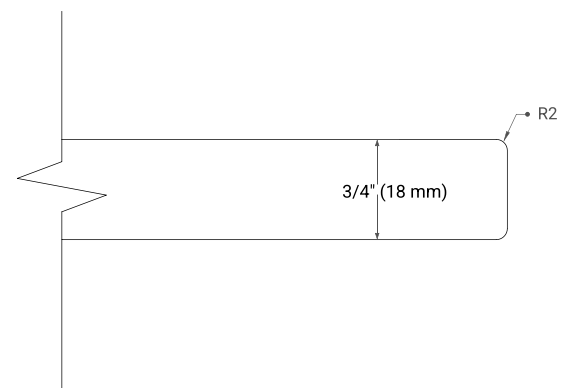

36" RIGHT OFFSET CABINET

BASE CABINET DIMENSIONS

36" W x 21.6" D x 34.5" H

FEATURES

- Solid wood frame & plywood panels
- Dovetail drawers and joints
- Soft closing doors & drawers

HARDWARE FINISHES*

Brushed Nickel Satin Brass Matte Black Polished Chrome

37" RIGHT OVAL SINK COUNTERTOP WITH 0.75 IN. THICKNESS

OVERALL DIMENSIONS

37" W x 22" D x 0.75" H

COUNTERTOP OPTIONS

Carrara Marble

FEATURES

- Solid countertop with mitered edges & seams
- Undermount white oval sink
- Pre-drilled for 8" widespread faucet

INCLUDED

- Countertop
- Matching Backsplash
- Oval Sink

COUNTERTOP PLAN VIEW

EDGE SIDE VIEW

THREE DIMENSIONAL COUNTERTOP VIEW