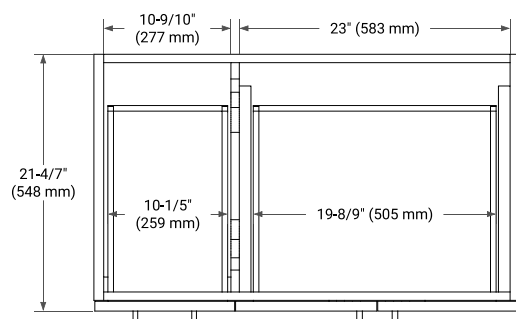

36" RIGHT OFFSET CABINET

BASE CABINET DIMENSIONS

36" W x 21.6" D x 34.5" H

FEATURES

- Solid wood frame & plywood panels
- Dovetail drawers and joints
- Soft closing doors & drawers

HARDWARE FINISHES*

Brushed Nickel Satin Brass Matte Black Polished Chrome

37" RIGHT OVAL SINK COUNTERTOP WITH 0.75 IN. THICKNESS

OVERALL DIMENSIONS

37" W x 22" D x 0.75" H

COUNTERTOP OPTIONS

Carrara Marble

FEATURES

- Solid countertop with mitered edges & seams
- Undermount white oval sink
- Pre-drilled for 8" widespread faucet

INCLUDED

- Countertop
- Matching Backsplash
- Oval Sink

COUNTERTOP PLAN VIEW

EDGE SIDE VIEW

THREE DIMENSIONAL COUNTERTOP VIEW