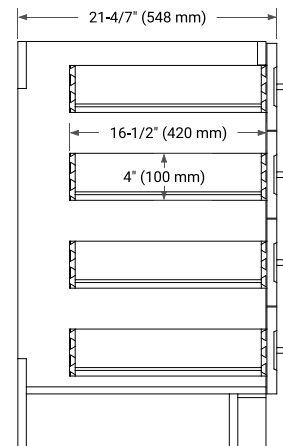

36" RIGHT OFFSET CABINET

BASE CABINET DIMENSIONS

36" W x 21.6" D x 34.5" H

FEATURES

- Solid wood frame & plywood panels
- Dovetail drawers and joints
- Soft closing doors & drawers

HARDWARE FINISHES*

Brushed Nickel Satin Brass Matte Black Polished Chrome

37" RIGHT OVAL SINK COUNTERTOP WITH 0.75 IN. THICKNESS

OVERALL DIMENSIONS

37" W x 22" D x 0.75" H

COUNTERTOP OPTIONS

Carrara Marble

FEATURES

- Solid countertop with mitered edges & seams
- Undermount white oval sink
- Pre-drilled for 8" widespread faucet

INCLUDED

- Countertop
- Matching Backsplash
- Oval Sink

COUNTERTOP PLAN VIEW

EDGE SIDE VIEW

THREE DIMENSIONAL COUNTERTOP VIEW