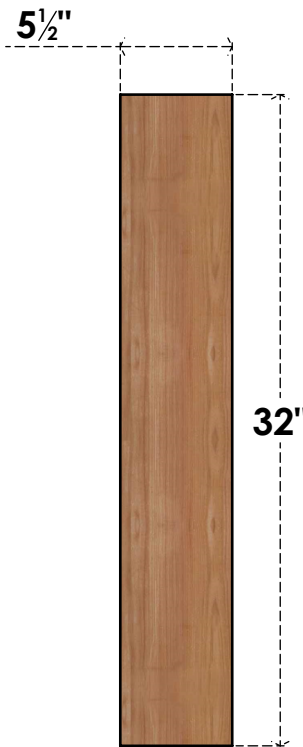

BRC06X32X32TRA00SWR

5 1/2"W X 32"D X 32"H TRADITIONAL SMOOTH BRACE, WESTERN RED CEDAR

SIDE

FRONT

EKENA MILLWORK
 2300 WEST MAIN ST.
 CLARKSVILLE, TX 75426
 TOLL FREE: 866-607-0453
 WWW.EKENAMILLWORK.COM

NOTES