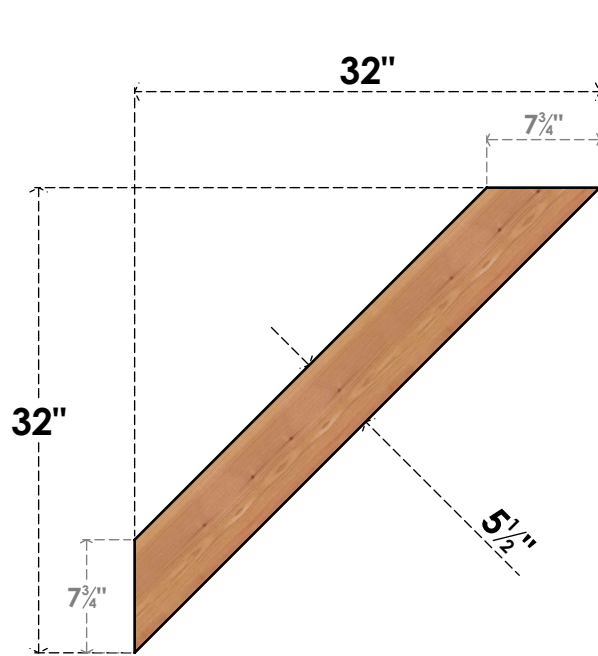

BRC06X32X32TRA00SWR

5 1/2"W X 32"D X 32"H TRADITIONAL SMOOTH BRACE, WESTERN RED CEDAR

SIDE

FRONT

EKENA MILLWORK
 2300 WEST MAIN ST.
 CLARKSVILLE, TX 75426
 TOLL FREE: 866-607-0453
 WWW.EKENAMILLWORK.COM

NOTES