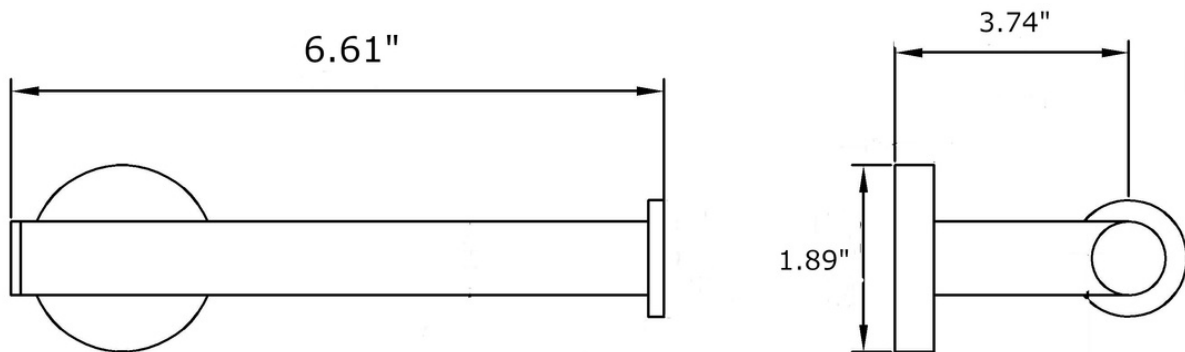

Dimensions

(Measurements in inches)

Toilet Paper Holder

Extended Post Toilet Paper Holder (VE27X3)

Series	Model No.	Finish
Venezia	VE2704; VE2704BN; VE2704BZ	Polished Chrome; Brushed Nickel; Bronze
Venezia	VE2724	Polished Chrome

Dimensions

(Measurements in inches)

Robe Hook

Double Robe Hook