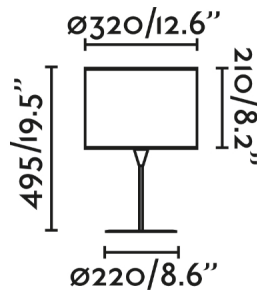

General characteristics

Fixation	Table
voltage	120V
Hertz	60Hz
Cable length	0.02 ft
Switch type	On/Off
Max. Power	15W

Material

Body/Structure	Steel
Screen	Rattan

Finish

Body/Structure	Matt Black
Screen	Rattan
Location	Dry locations only
US Certification	Portátiles ETLus

Lighting characteristics

Light source included	No
Light source	E26 LED
Bulb socket included	Yes