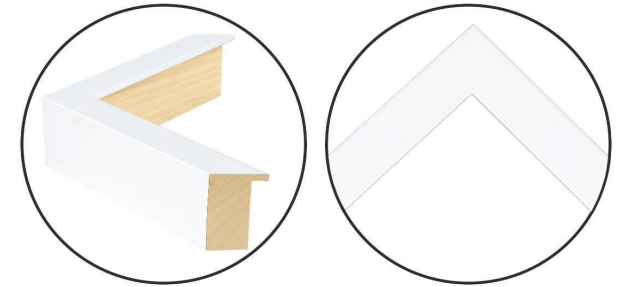

WENDOVER ART GROUP

ITEM NUMBER : **WMS0265**

TITLE : **Lenticular Moment 3**

OUTWARD DIMENSION (W X H) : **49.5" x 29"**

FRAME (WIDTH X DEPTH) : **MC2329 | 1" x 2.13"**

FRAME FINISH : **Standard Frame**

Matte White

DESCRIPTION :

**Cut and Folded Paper, Mounted to Mat, Framed in
Shadowbox**