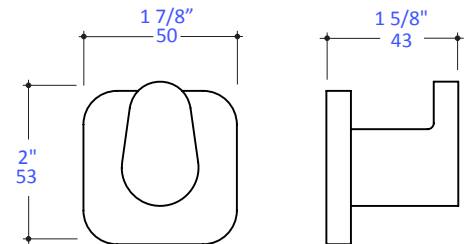

Features:

- Wall-mount robe hook
- Includes mounting hardware
- Plated brass construction

Finish Options:

- CR - Polished Chrome

LACAVA reserves the right to revise any dimension or information on this sheet without notice. Dimensions are nominal and may vary within an industry accepted tolerance of 1/4". Drawings provided herein are meant to give the user an idea of the product and are not made to scale. Location of plumbing is meant for reference, your specific application may vary.