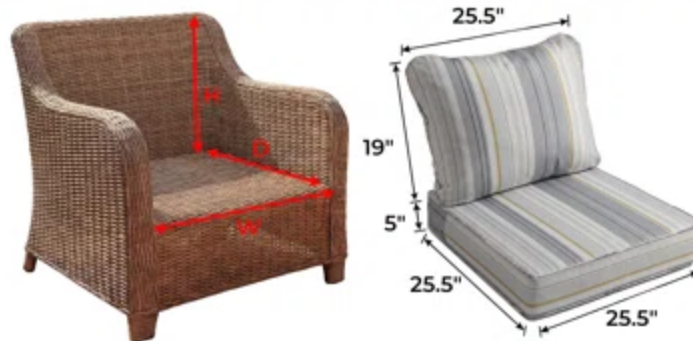

Cushion Size Guide

Step 1: Measure the width and depth of your seat

Step 2: Compare to our chart. **Fit range: ± 0.5 "**

Furniture Seat Dimensions	Recommended Cushion Size
W (23"-24") x D (25"-26")	W 23.5" x D 25.5"
W (25"-26") x D (25"-26")	W 25.5" x D 25.5"
W (23.5"-24.5") x D (23.5"-24.5")	W 24" x D 24"