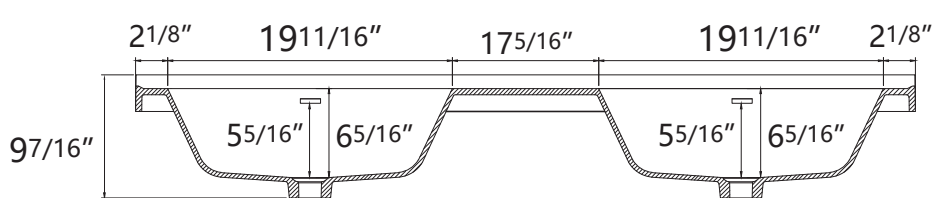

# DIMENSION DETAILS

# PRODUCT SIZE: 61"

Top View

## VANITY SIZE

Front View

Side View