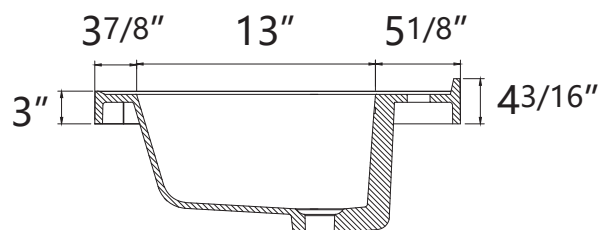

# DIMENSION DETAILS

# PRODUCT SIZE: 61"

Top View

## VANITY SIZE

Front View

Side View