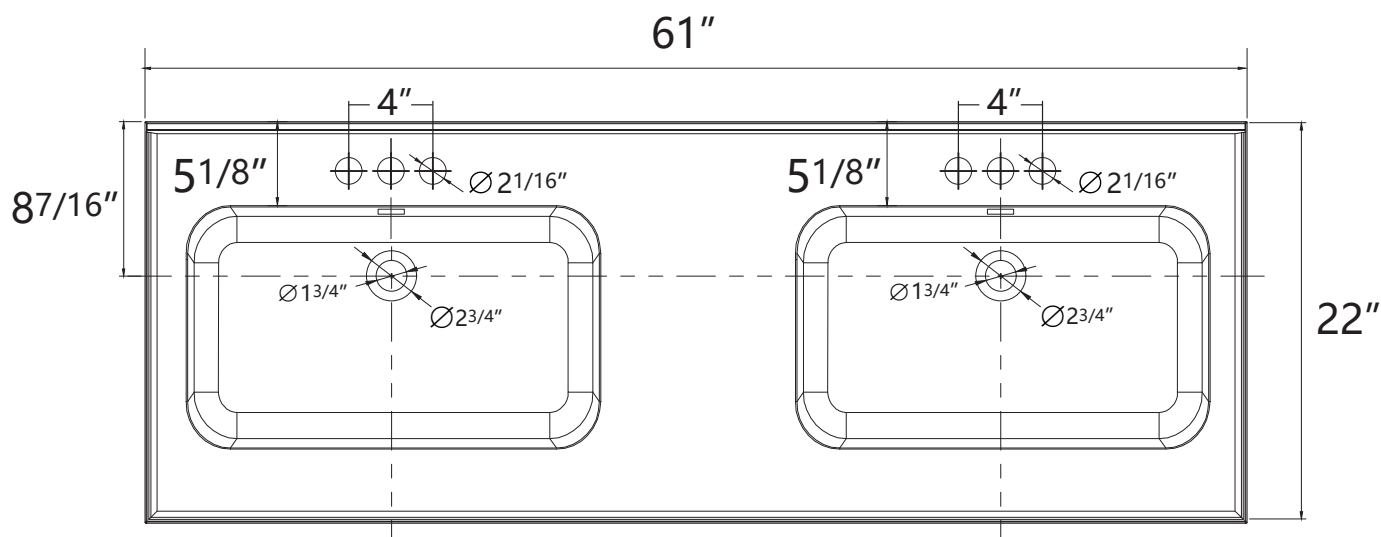

# DIMENSION DETAILS

## BATH VANITY TOP

PRODUCT  
INSTRUCTION  
VIDEO

# PRODUCT SIZE: 61"

Top View

## VANITY SIZE

Front View

Side View