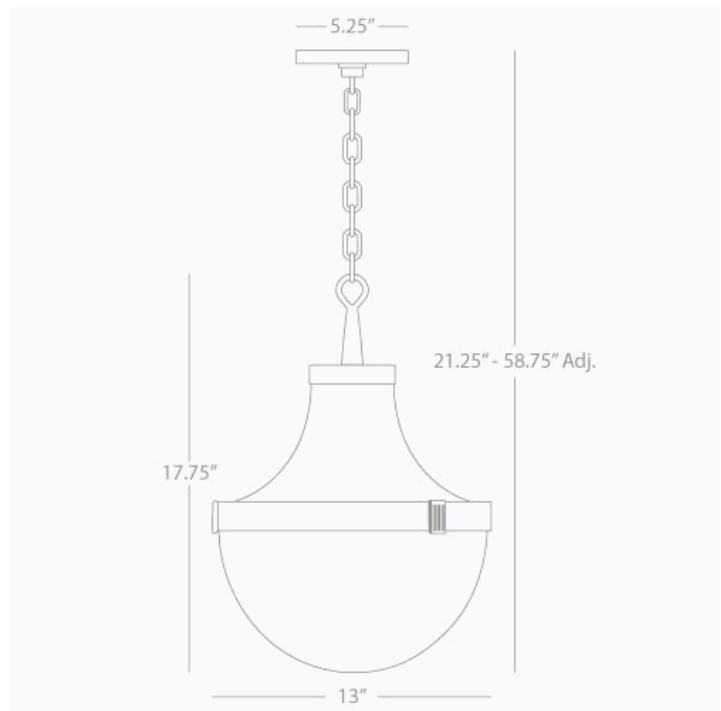

BRIGHTON

3391

Pendant

1-150W Max.

Bulb Type: A

Direct Wire

Modern Brass Finish

Matte Black Shade Hood

Clear Halophane Glass Diffuser

Susp. Hardware: 3ft of Chain

FINISH OPTION:

S3391 - Polished Nickel

**\*\* Available for Quick SHIP \*\***