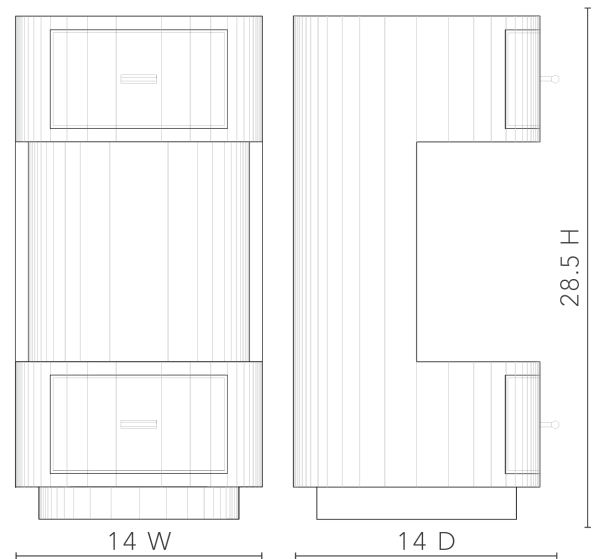

Aaron 2-Drawer End Table, Selvage Blue

AAR-120-5138-88

- 14W x 14D x 28.5H
- Clear Lacquered Grasscloth
- Polished Brass Finished Cast Metal
- Finished Back, Soft Close Side Mount Glides

Sand
White

Deep
Olive