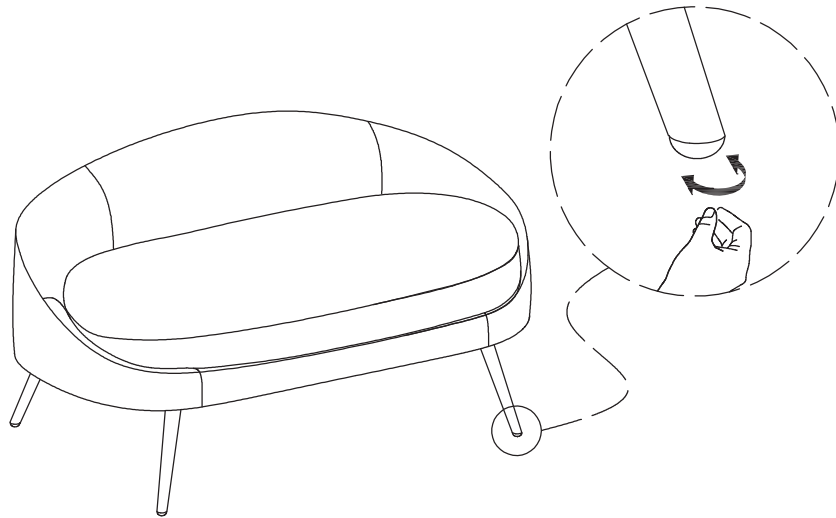

ASSEMBLY INSTRUCTIONS

STEP-2

#1	x12	#3	x1
			
Bolt		Allen Key	
M6*20mm			

ASSEMBLY INSTRUCTIONS

STEP-3

Attention:
After installation, adjust the adjustable leveler to keep the chair balanced.
Be sure to check all packing material carefully for small parts, which may have come loose inside the carton during shipment.