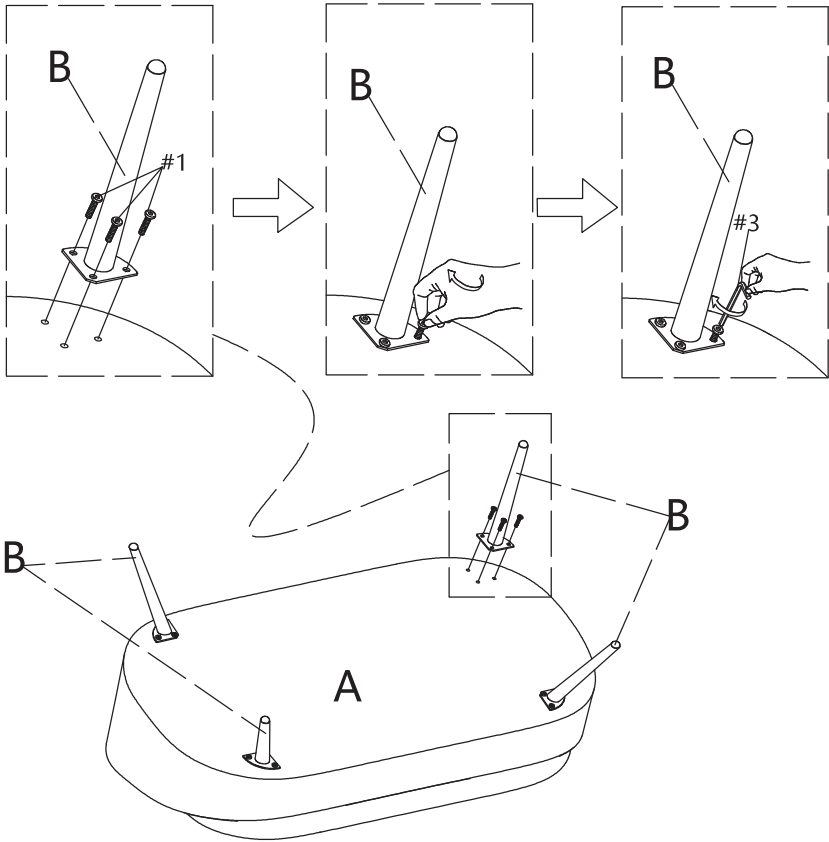

PARTS LIST

A	x1	B	x4
			
Seat frame		Legs	

HARDWARE LIST

#1	x12	#3	x1
			
Bolt		Allen Key	
M6*20mm			

HARDWARE SPARE LIST

#1	x1
	
Bolt	
M6*20mm	

ASSEMBLY INSTRUCTIONS

STEP-1

ASSEMBLY INSTRUCTIONS

STEP-2

#1	x12	#3	x1
			
Bolt		Allen Key	
M6*20mm			

ASSEMBLY INSTRUCTIONS

STEP-3

Attention:
After installation, adjust the adjustable leveler to keep the chair balanced.
Be sure to check all packing material carefully for small parts, which may have come loose inside the carton during shipment.