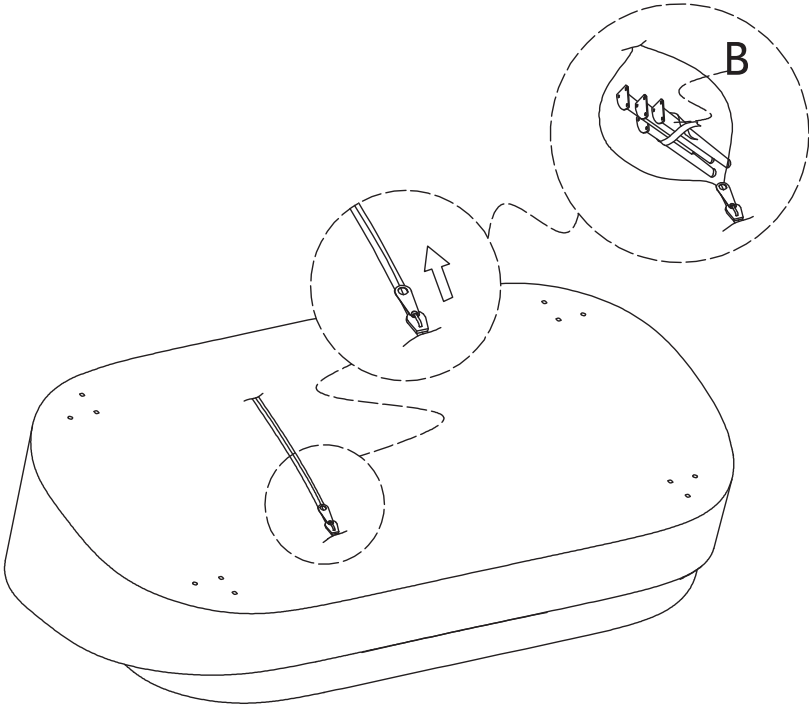

PARTS LIST

A	x1	B	x4
			
Seat frame		Legs	

HARDWARE LIST

#1	x12	#3	x1
			
Bolt		Allen Key	
M6*20mm			

HARDWARE SPARE LIST

#1	x1
	
Bolt	
M6*20mm	

ASSEMBLY INSTRUCTIONS

STEP-1

ASSEMBLY INSTRUCTIONS

STEP-2

#1	x12	#3	x1
			
Bolt		Allen Key	
M6*20mm			

ASSEMBLY INSTRUCTIONS

STEP-3

Attention:
After installation, adjust the adjustable leveler to keep the chair balanced.
Be sure to check all packing material carefully for small parts, which may have come loose inside the carton during shipment.