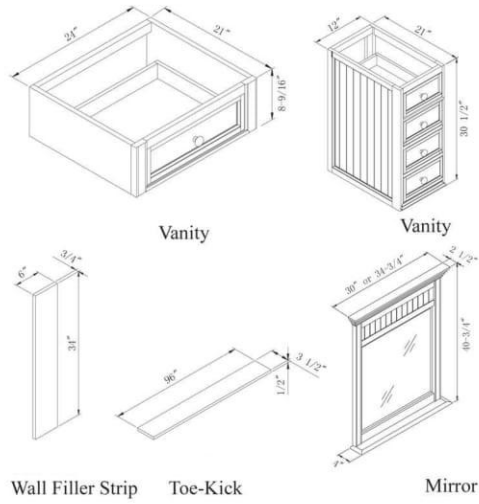

Solid wood dove-tail drawers.

Matching mirrors.

Inset side panels.

Adjustable levelers.

Beaded inset panels.

Matching distressed wood hardware.

Now with an expanded number of components to allow for a wide variety of free-standing and wall-to-wall configurations.

The collection also features modular components so that a wide variety of free-standing and wall-to-wall configuration can be created.

Features Include:

- \* Decorative "Bead-Board" Styling
- \* Multiple cabinet widths for versatility
- \* Turned feet with adjustable levelers
- \* Hand rubbed, multiple-step finish assures both beauty and durability
- \* Ample storage behind decorative drawer fronts and paneled doors