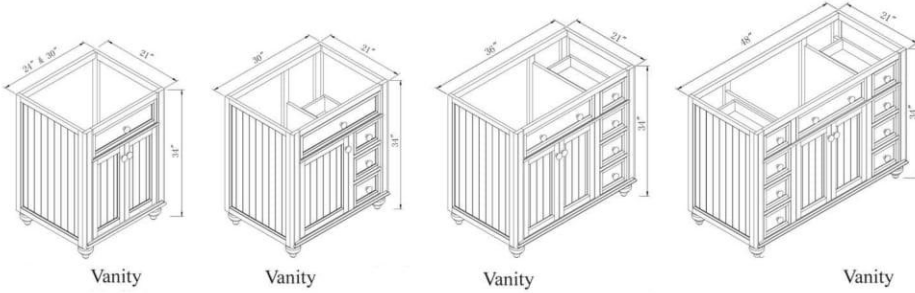

Solid wood dove-tail drawers.

Matching mirrors.

Inset side panels.

Adjustable levelers.

Beaded inset panels.

Matching distressed wood hardware.

Now with an expanded number of components to allow for a wide variety of free-standing and wall-to-wall configurations.

The collection also features modular components so that a wide variety of free-standing and wall-to-wall configuration can be created.

Features Include:

- \* Decorative "Bead-Board" Styling
- \* Multiple cabinet widths for versatility
- \* Turned feet with adjustable levelers
- \* Hand rubbed, multiple-step finish assures both beauty and durability
- \* Ample storage behind decorative drawer fronts and paneled doors