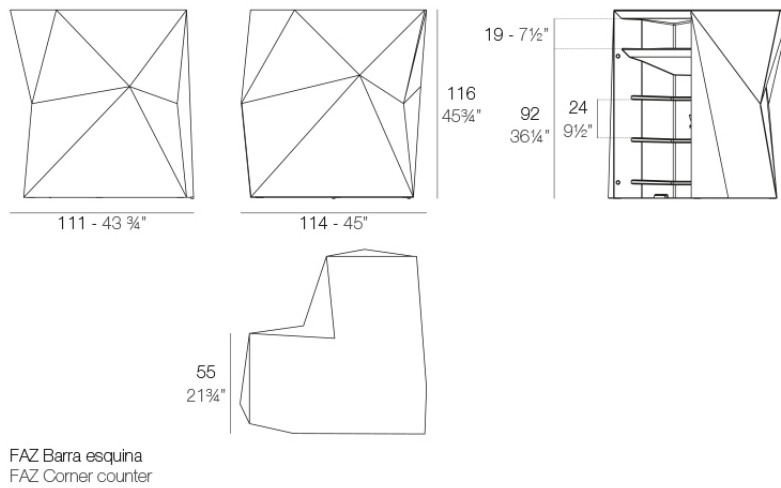

Products / Counters / Faz Corner Bar

Faz corner bar

by Ramón Esteve

Faz is a modular collection of outdoor furniture and planters designed by Ramón Esteve for Vondom. He is the architect of harmony, serenity, timelessness and universality, and he has created mineral and emphatic shapes that make Faz a design that contextualizes with homes and installations. An ambience, encircling as a result of the blissful combination of the material and lighting, so that the sole sensation would be its fusion.

Info

Description

Made of polyethylene resin by rotational moulding. 100% Recyclable. Item suitable for indoor and outdoor use. Available in different finishes.

Weight: 45.51 Kg

Combinations

2 X 54113
1 X 54114
3 X 54112
1 X 54111