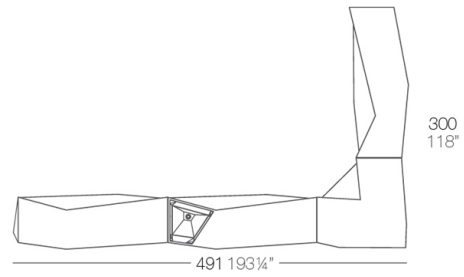

Info

Description

Made of polyethylene resin by rotational moulding. 100% Recyclable. Item suitable for indoor and outdoor use. Available in different finishes.

Weight: 45.51 Kg

Combinations

2 X 54113
1 X 54114
3 X 54112
1 X 54111

1 X 54113
1 X 54114
1 X 54112
1 X 54111

4 X 54113
2 X 54114
4 X 54112

Accessories

- **SHELVES**

2-HPL Flat shelf set. Black or white edge.

- **STAINLESS STEEL**

Stainless steel

- **PACK SOUND BLUETOOTH SYSTEM**