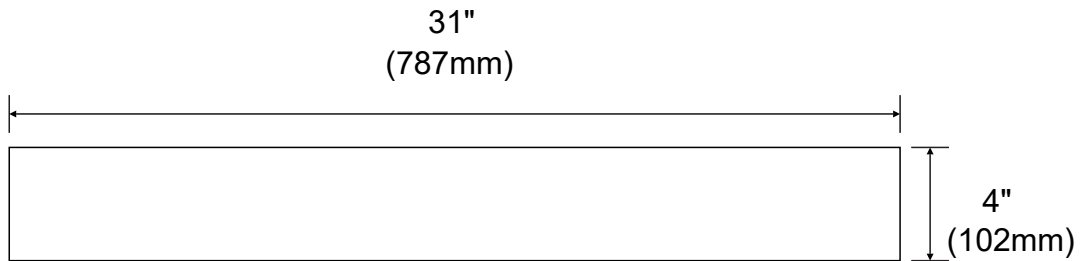

BELLATERRA HOME, LLC

Fine Hand-Crafted Wood Bathroom Vanities

Model: BACKSPLASH-QW-31

Features

1. Genuine Quartz
2. Solid 1" thickness
3. Durable and easy to clean
4. Protect walls from water damage
5. Easy to install with silicone caulking (**sold separately**)

FRONT VIEW

SIDE VIEW

NOTE: SINK STYLE, SHAPE, FAUCET HOLES, CUTOUT ON TOP, VANITY MAY VARY FROM THE PICTURE ABOVE.
INSTRUCTIONAL PURPOSE ONLY.

Professional installation is recommended.
www.bellaterra-home.com

Bellaterra Home LLC, All Rights Reserved 2024