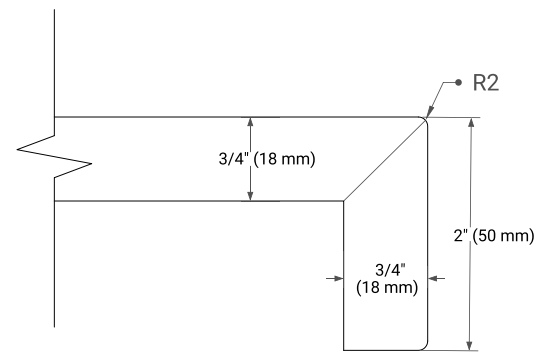

PLAN VIEW

48" SINGLE RECTANGLE SINK COUNTERTOP WITH 2 IN. THICKNESS

OVERALL DIMENSIONS

48.25" W x 22" D x 2" H

COUNTERTOP OPTIONS

Carrara Marble

FEATURES

- Solid countertop with mitered edges & seams
- Undermount white rectangular sink
- Pre-drilled for 8" widespread faucet

INCLUDED

- Countertop
- Matching Backsplash
- Rectangle Sink

COUNTERTOP PLAN VIEW

EDGE SIDE VIEW

THREE DIMENSIONAL COUNTERTOP VIEW