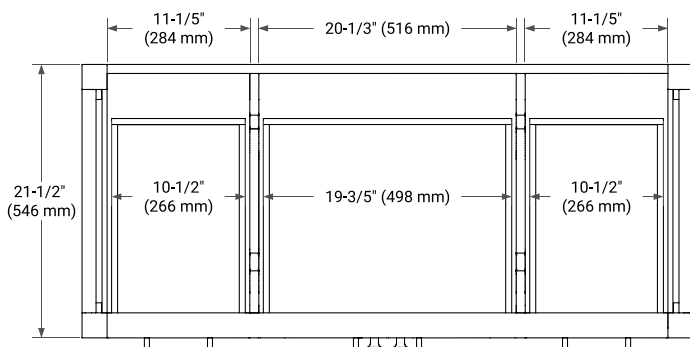

48" SINGLE SINK BASE CABINET

BASE CABINET DIMENSIONS

48" W x 21.5" D x 34.5" H

FEATURES

- Solid wood frame & plywood panels
- Dovetail drawers and joints
- Soft closing doors & drawers

HARDWARE FINISHES*

Brushed Nickel Satin Brass Matte Black Polished Chrome

PLAN VIEW

48" SINGLE RECTANGLE SINK COUNTERTOP WITH 2 IN. THICKNESS

OVERALL DIMENSIONS

48.25" W x 22" D x 2" H

COUNTERTOP OPTIONS

Carrara Marble

FEATURES

- Solid countertop with mitered edges & seams
- Undermount white rectangular sink
- Pre-drilled for 8" widespread faucet

INCLUDED

- Countertop
- Matching Backsplash
- Rectangle Sink

COUNTERTOP PLAN VIEW

EDGE SIDE VIEW

THREE DIMENSIONAL COUNTERTOP VIEW