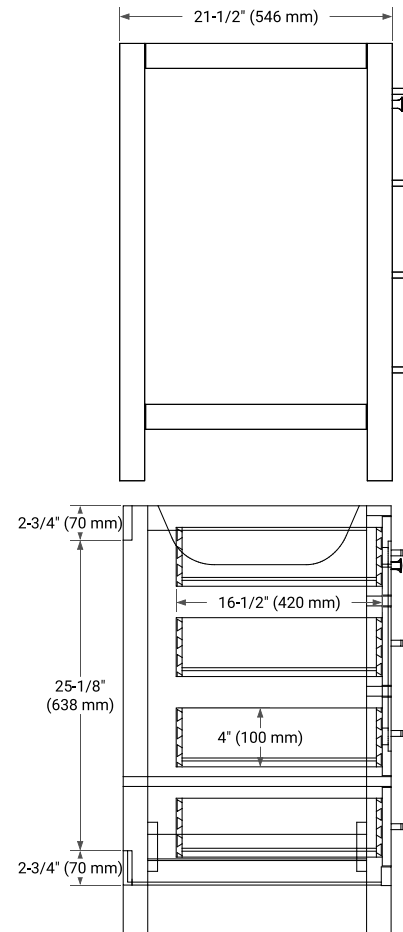

48" SINGLE SINK BASE CABINET

BASE CABINET DIMENSIONS

48" W x 21.5" D x 34.5" H

FEATURES

- Solid wood frame & plywood panels
- Dovetail drawers and joints
- Soft closing doors & drawers

HARDWARE FINISHES*

Brushed Nickel Satin Brass Matte Black Polished Chrome

PLAN VIEW

48" SINGLE RECTANGLE SINK COUNTERTOP WITH 2 IN. THICKNESS

OVERALL DIMENSIONS

48.25" W x 22" D x 2" H

COUNTERTOP OPTIONS

Carrara Marble

FEATURES

- Solid countertop with mitered edges & seams
- Undermount white rectangular sink
- Pre-drilled for 8" widespread faucet

INCLUDED

- Countertop
- Matching Backsplash
- Rectangle Sink

COUNTERTOP PLAN VIEW

EDGE SIDE VIEW

THREE DIMENSIONAL COUNTERTOP VIEW