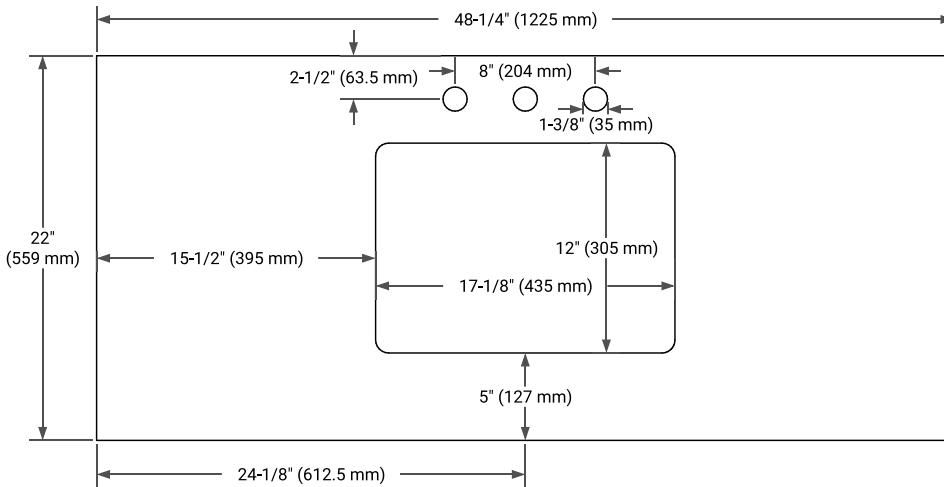

PLAN VIEW

48" SINGLE RECTANGLE SINK COUNTERTOP WITH 2 IN. THICKNESS

OVERALL DIMENSIONS

48.25" W x 22" D x 2" H

COUNTERTOP OPTIONS

Carrara Marble

FEATURES

- Solid countertop with mitered edges & seams
- Undermount white rectangular sink
- Pre-drilled for 8" widespread faucet

INCLUDED

- Countertop
- Matching Backsplash
- Rectangle Sink

COUNTERTOP PLAN VIEW

EDGE SIDE VIEW

THREE DIMENSIONAL COUNTERTOP VIEW