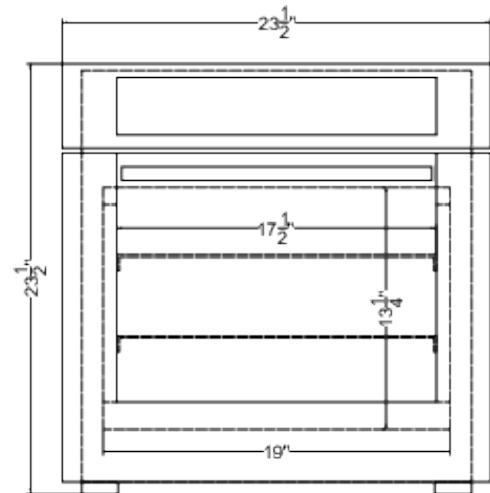

SEW24SSX Specifications:

Overview	
Height of Cabinet	23.5" (60 cm)
Width	23.5" (60 cm)
Depth	22.88" (58 cm)
Depth with Handle	24.63" (63 cm)
Depth with door at 90°	40.0" (102 cm)
Capacity	2.5 cu.ft. (71 L)
Door	Glass/SS
Cabinet	-
US Electrical Safety	CSA
Amps	20.0
Voltage/Frequency	220 V AC/60 Hz
Parts & Labor Warranty	1 Year
UPC	761101106649

Electric W/oven	
Controls	Digital
Oven Light	Yes
Cooking Timer	Yes
Digital Clock	Yes
Temperature Range	150-500°F
Cleaning Type	Manual
Oven Rack Qty	2
Oven Window	Yes
Interior Height	13.25" (34 cm)
Interior Width	17.5" (44 cm)
Interior Depth	15.75" (40 cm)
Cutout Height	23.6" (60 cm)
Cutout Width	22.0" (56 cm)
Cutout Depth	24.7" (63 cm)

Front View