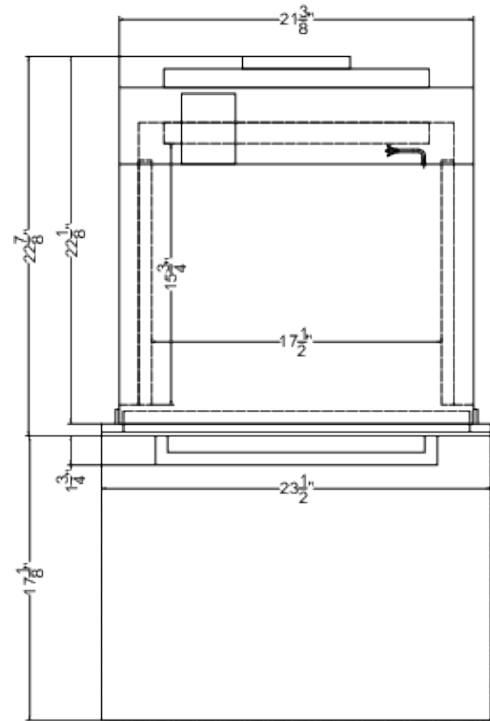

SEW24SSX

23.5" x 23.5" x 22.88" (H x W x D)

24" wide electric wall oven with stainless steel exterior, glass door, convection cooking, and user-friendly digital controls

Highlights:

Perfectly sized at 24" for an easy fit in smaller kitchen spaces

SEW24SSX Specifications:

Overview	
Height of Cabinet	23.5" (60 cm)
Width	23.5" (60 cm)
Depth	22.88" (58 cm)
Depth with Handle	24.63" (63 cm)
Depth with door at 90°	40.0" (102 cm)
Capacity	2.5 cu.ft. (71 L)
Door	Glass/SS
Cabinet	-
US Electrical Safety	CSA
Amps	20.0
Voltage/Frequency	220 V AC/60 Hz
Parts & Labor Warranty	1 Year
UPC	761101106649

Electric W/oven	
Controls	Digital
Oven Light	Yes
Cooking Timer	Yes
Digital Clock	Yes
Temperature Range	150-500°F
Cleaning Type	Manual
Oven Rack Qty	2
Oven Window	Yes
Interior Height	13.25" (34 cm)
Interior Width	17.5" (44 cm)
Interior Depth	15.75" (40 cm)
Cutout Height	23.6" (60 cm)
Cutout Width	22.0" (56 cm)
Cutout Depth	24.7" (63 cm)