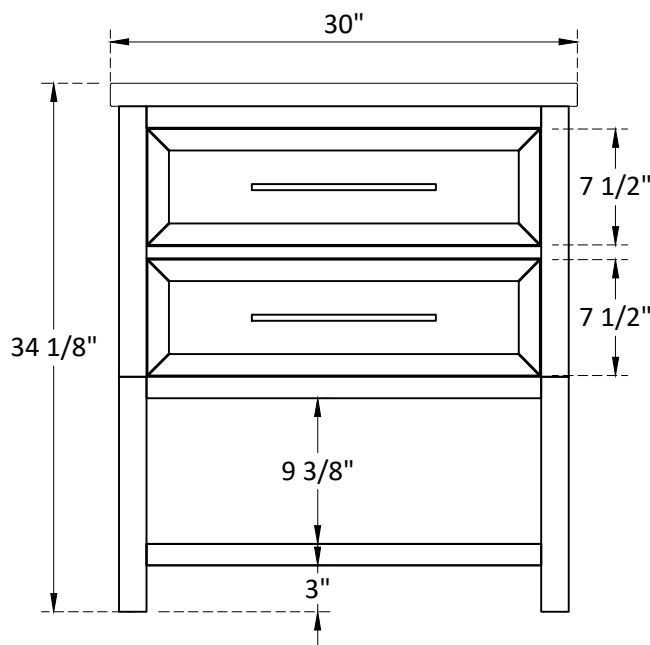

# SPECIFICATIONS

Overall Length  
11 7/8" (302mm)

10 1/8" (256mm)  
center to center