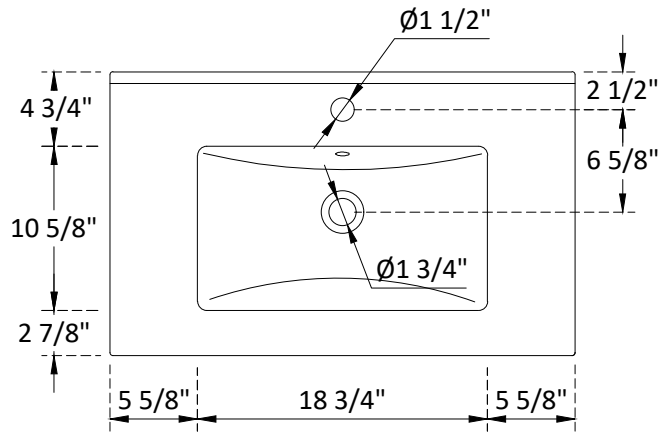

# SPECIFICATIONS

Overall Length  
11 7/8" (302mm)

10 1/8" (256mm)  
center to center