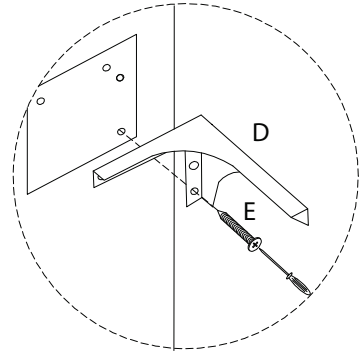

Assembly instructions for the sofa, including tool requirements, safety warnings, and personnel needs.

**Tools:** An icon shows an Allen key and a screwdriver inside a circle. A power drill is shown with a diagonal line through it, indicating it is not required.

**Warnings:** A warning triangle with an exclamation mark is shown next to the tool icons.

**Time:** A clock icon is shown with the number 30' below it, indicating an estimated assembly time of 30 minutes.

**Personnel:** An icon of a person is shown with the number 2 below it, indicating that two people are required for assembly.

1

2

3

A

x 1

C

x 1