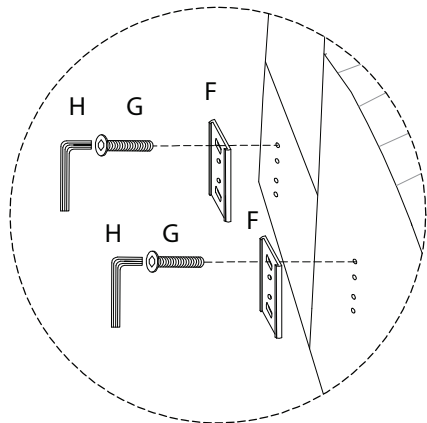

Assembly instructions for the sofa, including tool requirements, safety warnings, and personnel needs.

**Tools:** An icon shows an Allen key and a screwdriver inside a circle. A power drill is shown with a diagonal line through it, indicating it is not required.

**Warnings:** A warning triangle with an exclamation mark is shown next to the tool icons.

**Time:** A clock icon is shown with the number 30' below it, indicating an estimated assembly time of 30 minutes.

**Personnel:** An icon of a person is shown with the number 2 below it, indicating that two people are required for assembly.

1

2

3

A

x 1

C

x 1