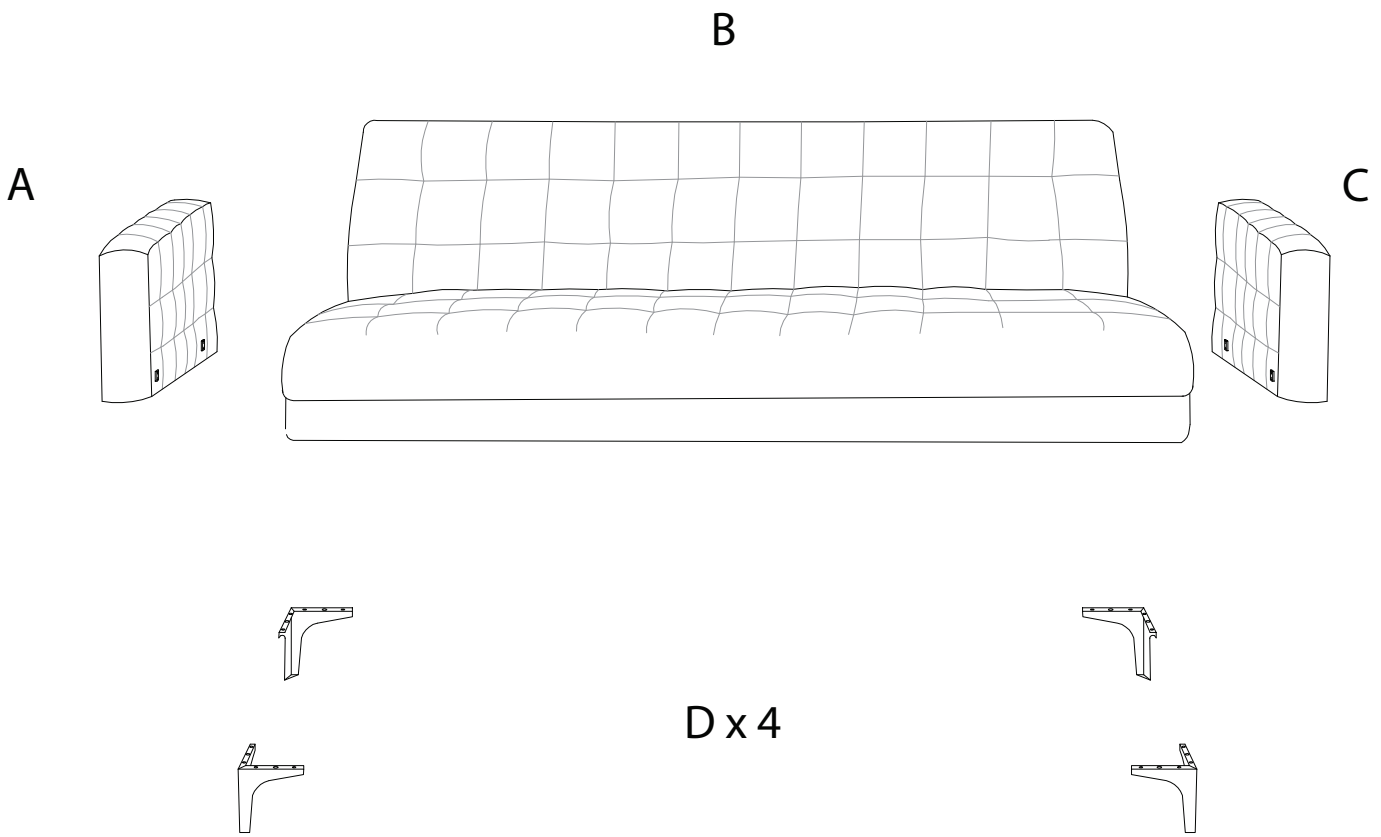

Assembly instructions for the sofa, including tool requirements, safety warnings, and personnel needs.

**Tools:** An icon shows an Allen key and a screwdriver inside a circle. A power drill is shown with a diagonal line through it, indicating it is not required.

**Warnings:** A warning triangle with an exclamation mark is shown next to the tool icons.

**Time:** A clock icon is shown with the number 30' below it, indicating an estimated assembly time of 30 minutes.

**Personnel:** An icon of a person is shown with the number 2 below it, indicating that two people are required for assembly.

1

2

3

A

x 1

C

x 1