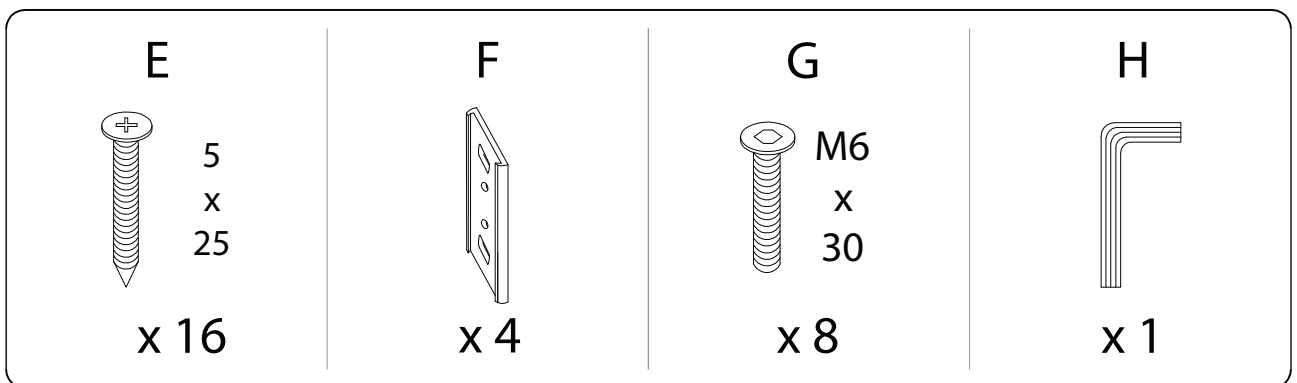

Assembly instructions for the sofa, including tool requirements, safety warnings, and personnel needs.

**Tools:** An icon shows an Allen key and a screwdriver inside a circle. A power drill is shown with a diagonal line through it, indicating it is not required.

**Warnings:** A warning triangle with an exclamation mark is shown next to the tool icons.

**Time:** A clock icon is shown with the number 30' below it, indicating an estimated assembly time of 30 minutes.

**Personnel:** An icon of a person is shown with the number 2 below it, indicating that two people are required for assembly.

1

2

3

A

x 1

C

x 1