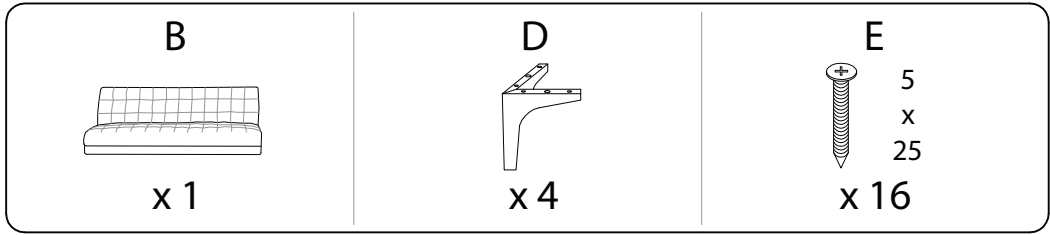

Assembly instructions for the sofa, including tool requirements, safety warnings, and personnel needs.

**Tools:** An icon shows an Allen key and a screwdriver inside a circle. A power drill is shown with a diagonal line through it, indicating it is not required.

**Warnings:** A warning triangle with an exclamation mark is shown next to the tool icons.

**Time:** A clock icon is shown with the number 30' below it, indicating an estimated assembly time of 30 minutes.

**Personnel:** An icon of a person is shown with the number 2 below it, indicating that two people are required for assembly.

1

2

3

A

x 1

C

x 1