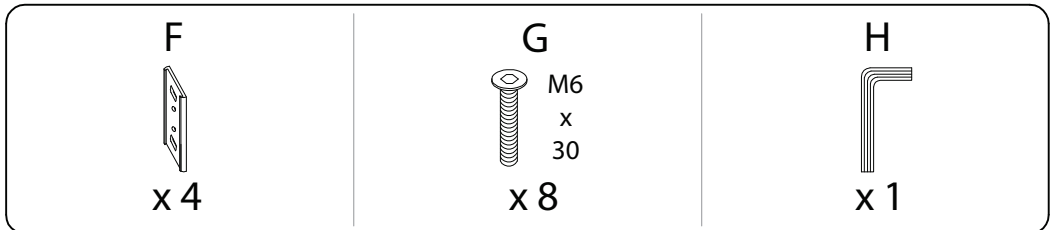

Assembly instructions for the sofa, including tool requirements, safety warnings, and personnel needs.

**Tools:** An icon shows an Allen key and a screwdriver inside a circle. A power drill is shown with a diagonal line through it, indicating it is not required.

**Warnings:** A warning triangle with an exclamation mark is shown next to the tool icons.

**Time:** A clock icon is shown with the number 30' below it, indicating an estimated assembly time of 30 minutes.

**Personnel:** An icon of a person is shown with the number 2 below it, indicating that two people are required for assembly.

1

2

3

A

x 1

C

x 1