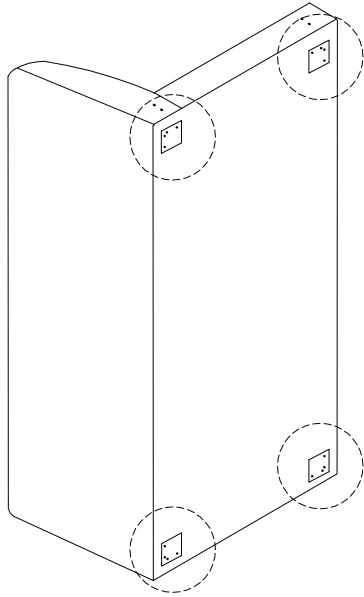

Assembly instructions for the sofa, including tool requirements, safety warnings, and personnel needs.

**Tools:** An icon shows an Allen key and a screwdriver inside a circle. A power drill is shown with a diagonal line through it, indicating it is not required.

**Warnings:** A warning triangle with an exclamation mark is shown next to the tool icons.

**Time:** A clock icon is shown with the number 30' below it, indicating an estimated assembly time of 30 minutes.

**Personnel:** An icon of a person is shown with the number 2 below it, indicating that two people are required for assembly.

1

2

3

A

x 1

C

x 1