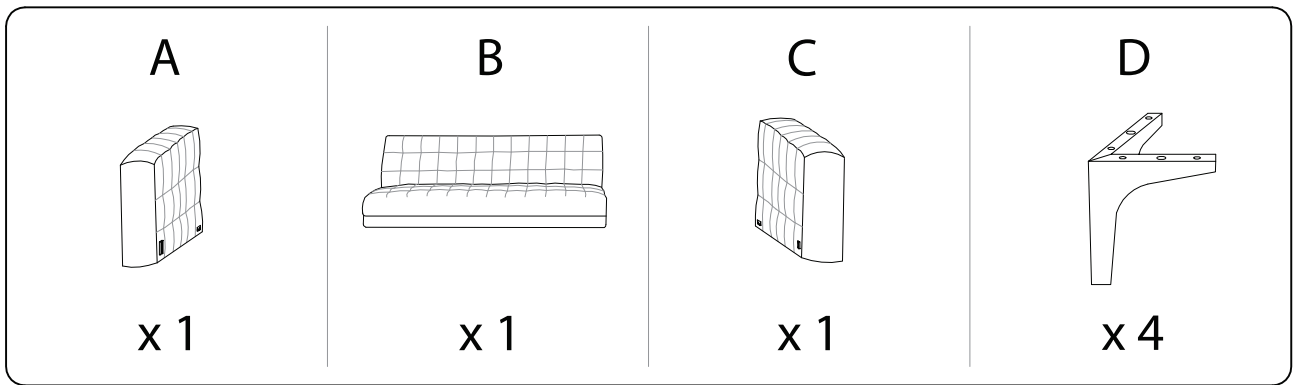

Assembly instructions for the sofa, including tool requirements, safety warnings, and personnel needs.

**Tools:** An icon shows an Allen key and a screwdriver inside a circle. A power drill is shown with a diagonal line through it, indicating it is not required.

**Warnings:** A warning triangle with an exclamation mark is shown next to the tool icons.

**Time:** A clock icon is shown with the number 30' below it, indicating an estimated assembly time of 30 minutes.

**Personnel:** An icon of a person is shown with the number 2 below it, indicating that two people are required for assembly.

1

2

3

A

x 1

C

x 1