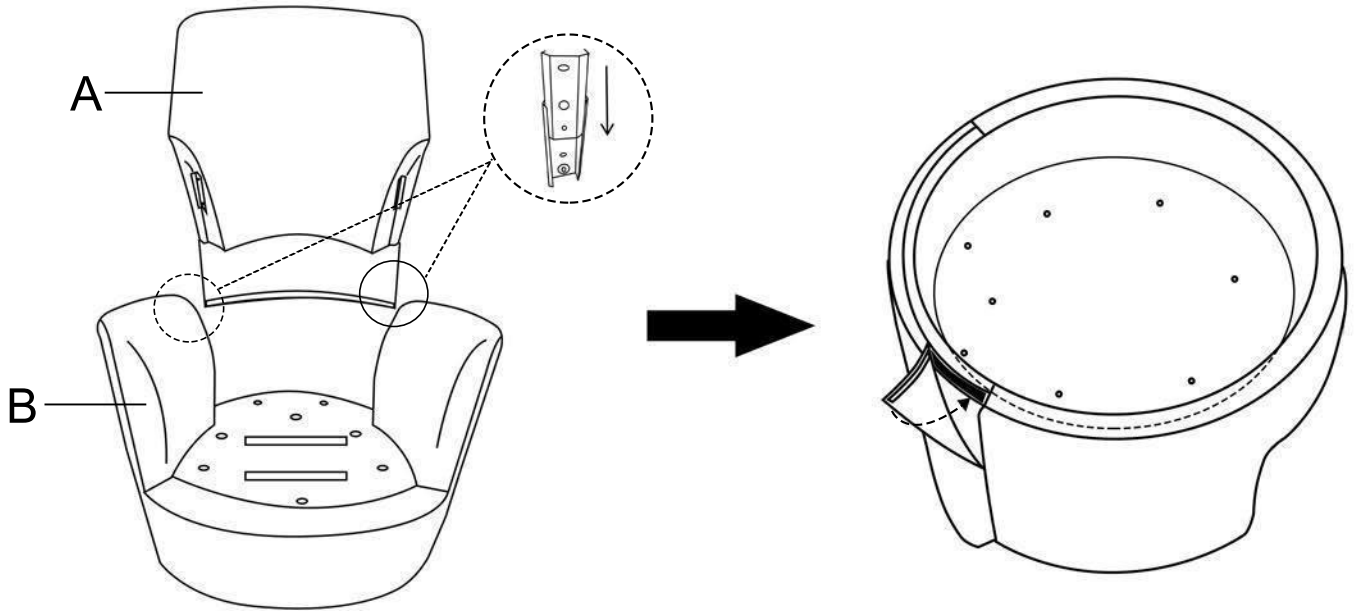

Assembly Instruction

Parts List

NO	Picture	Description	QTY
A		Seat back frame	1PC
B		Seat base frame	1PC
C		Seat Cushion	1PC
D		Wood leg frame	1PC
E		Swivel plate	1PC
F		Metal leg	1PC
H1		M6x35mm Screw	8PCS
H2		M6x18mm Screw	8PCS

NO	Picture	Description	QTY
H3		Φ22mm Washer	8PCS
H4		Φ18mm Washer	8PCS
H5		M5 Allen Wrench	1PC

Rotate the swivel plate by 45 degree.

Rotate the swivel plate by 45 degree.