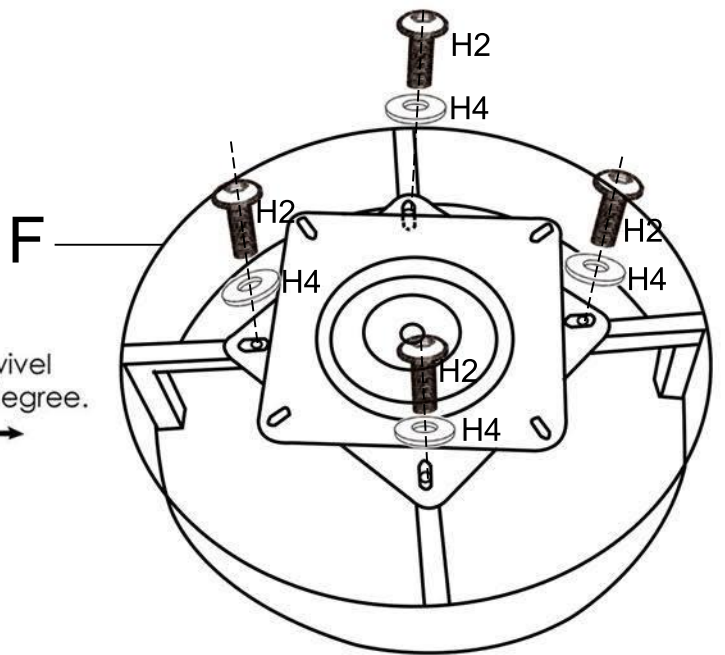

Assembly Instruction

Parts List

NO	Picture	Description	QTY
A		Seat back frame	1PC
B		Seat base frame	1PC
C		Seat Cushion	1PC
D		Wood leg frame	1PC
E		Swivel plate	1PC
F		Metal leg	1PC
H1		M6x35mm Screw	8PCS
H2		M6x18mm Screw	8PCS

NO	Picture	Description	QTY
H3		Φ22mm Washer	8PCS
H4		Φ18mm Washer	8PCS
H5		M5 Allen Wrench	1PC

Rotate the swivel plate by 45 degree.

Rotate the swivel plate by 45 degree.