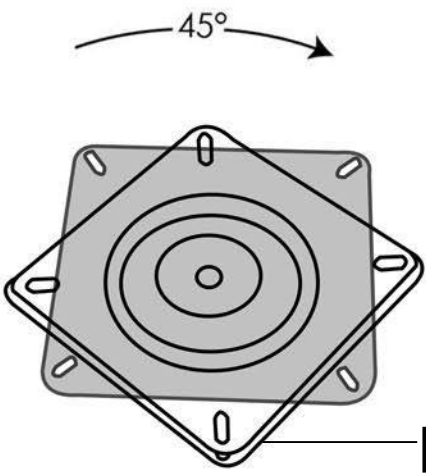

Assembly Instruction

Parts List

NO	Picture	Description	QTY
A		Seat back frame	1PC
B		Seat base frame	1PC
C		Seat Cushion	1PC
D		Wood leg frame	1PC
E		Swivel plate	1PC
F		Metal leg	1PC
H1		M6x35mm Screw	8PCS
H2		M6x18mm Screw	8PCS

NO	Picture	Description	QTY
H3		Φ22mm Washer	8PCS
H4		Φ18mm Washer	8PCS
H5		M5 Allen Wrench	1PC

Rotate the swivel plate by 45 degree.

Rotate the swivel plate by 45 degree.