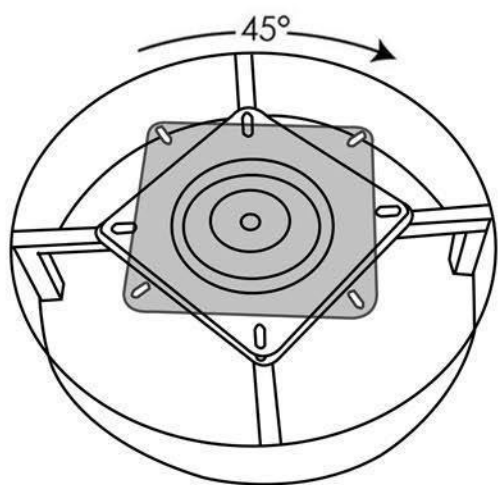

Assembly Instruction

Parts List

NO	Picture	Description	QTY
A		Seat back frame	1PC
B		Seat base frame	1PC
C		Seat Cushion	1PC
D		Wood leg frame	1PC
E		Swivel plate	1PC
F		Metal leg	1PC
H1		M6x35mm Screw	8PCS
H2		M6x18mm Screw	8PCS

NO	Picture	Description	QTY
H3		Φ22mm Washer	8PCS
H4		Φ18mm Washer	8PCS
H5		M5 Allen Wrench	1PC

Rotate the swivel plate by 45 degree.

Rotate the swivel plate by 45 degree.