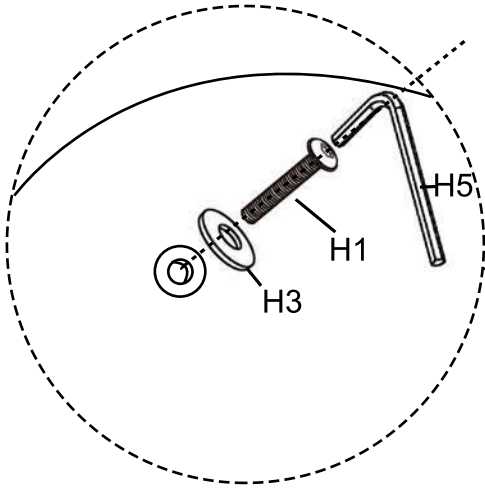

Assembly Instruction

Parts List

NO	Picture	Description	QTY
A		Seat back frame	1PC
B		Seat base frame	1PC
C		Seat Cushion	1PC
D		Wood leg frame	1PC
E		Swivel plate	1PC
F		Metal leg	1PC
H1		M6x35mm Screw	8PCS
H2		M6x18mm Screw	8PCS

NO	Picture	Description	QTY
H3		Φ22mm Washer	8PCS
H4		Φ18mm Washer	8PCS
H5		M5 Allen Wrench	1PC

Rotate the swivel plate by 45 degree.

Rotate the swivel plate by 45 degree.