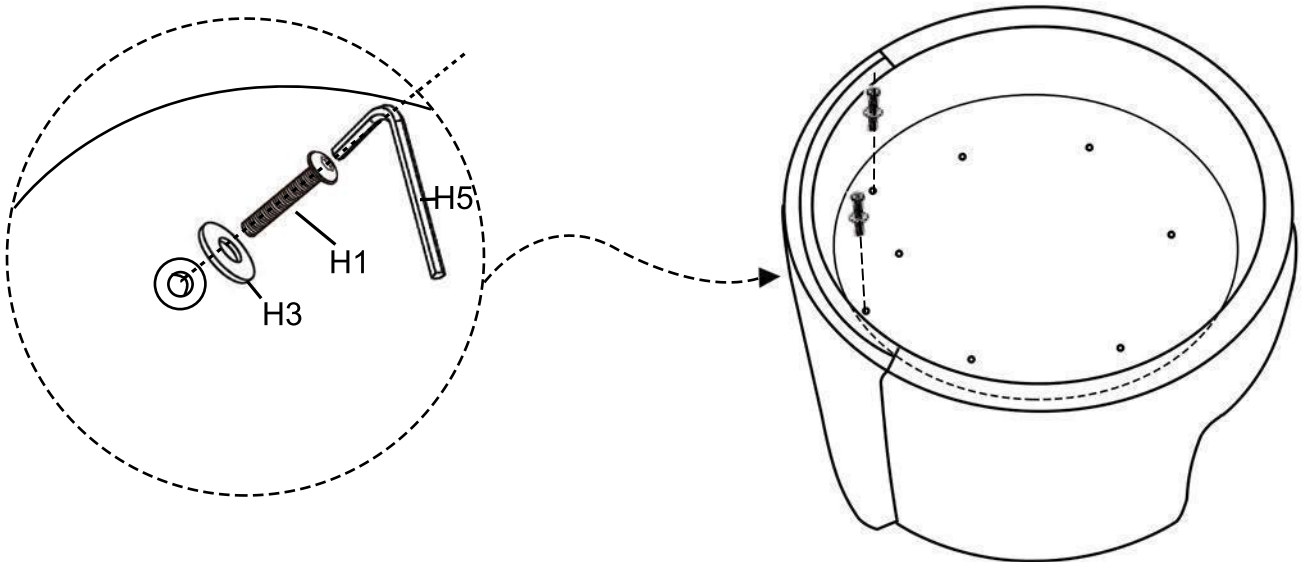

Assembly Instruction

Parts List

NO	Picture	Description	QTY
A		Seat back frame	1PC
B		Seat base frame	1PC
C		Seat Cushion	1PC
D		Wood leg frame	1PC
E		Swivel plate	1PC
F		Metal leg	1PC
H1		M6x35mm Screw	8PCS
H2		M6x18mm Screw	8PCS

NO	Picture	Description	QTY
H3		Φ22mm Washer	8PCS
H4		Φ18mm Washer	8PCS
H5		M5 Allen Wrench	1PC

Rotate the swivel plate by 45 degree.

Rotate the swivel plate by 45 degree.