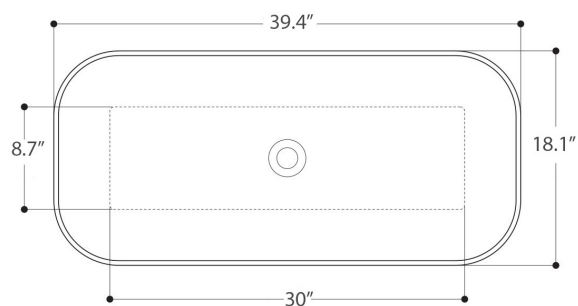

Finishes:

 Glossy White

SKU# | Options:

- Ciotola 100C | Glossy White

* WS Bath Collections reserves the right to revise dimensions or information on this sheet without notice

| | | | |
|--------------------------------|--|---|---|
| Collection Ciotola | Model Ciotola 100C - 1508201 | Dimensions Metric <i>1 inch = 2.54 cm</i> <i>1 inch = 25.4 mm</i> |  1051 Lea Drive - Collegeville, PA 19426 Tel. 215 513 9400 - Fax 610 831 0215 www.ws bathcollections.com - info@ws bathcollections.com |
|--------------------------------|--|---|---|

Collection
Ciotola

Model |
Ciotola 100C - 1508201

Dimensions Metric

1 inch = 2.54 cm
1 inch = 25.4 mm

WS[®]
BATH
COLLECTIONS

1051 Lea Drive - Collegeville, PA 19426
Tel. 215 513 9400 - Fax 610 831 0215
www.ws bathcollections.com - info@ws bathcollections.com

Bolts

Silicone (optional)

Collection
Ciotola

Model |
E kq vq nx "322E"/ "372: 423

Dimensions Metric
1 inch = 2.54 cm
1 inch = 25.4 mm

WS[®]
BATH
COLLECTIONS

1051 Lea Drive - Collegeville, PA 19426
Tel. 215 513 9400 - Fax 610 831 0215
www.ws bathcollections.com - info@ws bathcollections.com