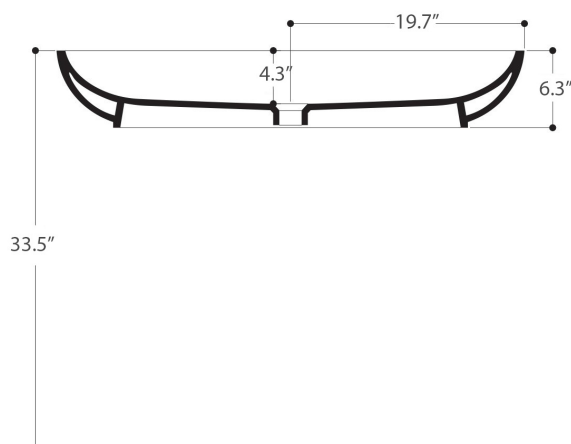

Ciotola 100C - 1508201

Features

- Bathroom Sink
- Made of Ceramic
- Glossy White
- Without Overflow
- Countertop (Vessel) Installation
- Designed by Franco Valeri
- Made in Italy

Related Items:

- WSBC 00076 | Push Waste Drain
- WSBC 53922 | Decorative Trap

Finishes:

 Glossy White

SKU# | Options:

- Ciotola 100C | Glossy White

* WS Bath Collections reserves the right to revise dimensions or information on this sheet without notice

| | | | |
|--------------------------------|--|---|---|
| Collection Ciotola | Model Ciotola 100C - 1508201 | Dimensions Metric <i>1 inch = 2.54 cm</i> <i>1 inch = 25.4 mm</i> |  1051 Lea Drive - Collegeville, PA 19426 Tel. 215 513 9400 - Fax 610 831 0215 www.ws bathcollections.com - info@ws bathcollections.com |
|--------------------------------|--|---|---|

Collection
Ciotola

Model |
Ciotola 100C - 1508201

Dimensions Metric

1 inch = 2.54 cm
1 inch = 25.4 mm

WS[®]
BATH
COLLECTIONS

1051 Lea Drive - Collegeville, PA 19426
Tel. 215 513 9400 - Fax 610 831 0215
www.ws bathcollections.com - info@ws bathcollections.com

Bolts

Silicone (optional)

Collection
Ciotola

Model |
E kq vq nx "322E"/ "372: 423

Dimensions Metric
1 inch = 2.54 cm
1 inch = 25.4 mm

WS[®]
BATH
COLLECTIONS

1051 Lea Drive - Collegeville, PA 19426
Tel. 215 513 9400 - Fax 610 831 0215
www.ws bathcollections.com - info@ws bathcollections.com