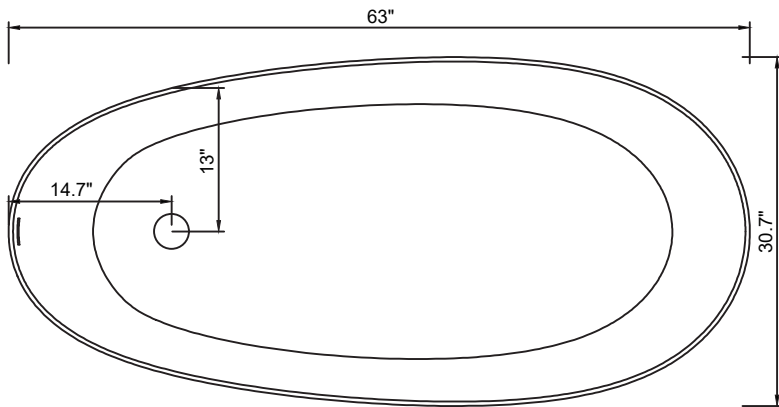

Dimension/Specification

SKU RX-S26-63